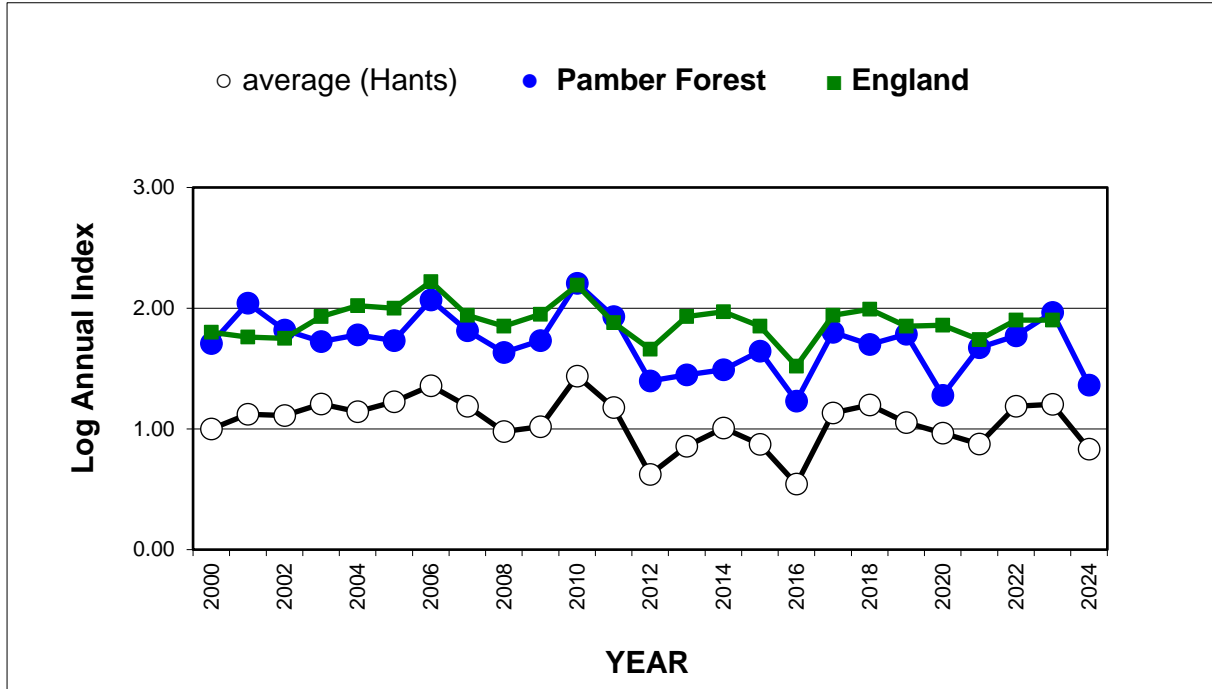

Small Heath (*Coenonympha pamphilus*)

25 year butterfly species trends for Hampshire & Isle of Wight

Small Pearl-bordered Fritillary (*Boloria selene*)

25 year butterfly species trends for Hampshire & Isle of Wight

Small Skipper (*Thymelicus sylvestris*) + Essex Skipper (*Thymelicus lineola*)

25 year butterfly species trends for Hampshire & Isle of Wight

Small Tortoiseshell (*Aglais urticae*)

25 year butterfly species trends for Hampshire & Isle of Wight

Small White (*Pieris rapae*)

25 year butterfly species trends for Hampshire & Isle of Wight

Speckled Wood (*Pararge aegeria*)

25 year butterfly species trends for Hampshire & Isle of Wight

Wall (*Lasiommata megera*)

25 year butterfly species trends for Hampshire & Isle of Wight

White Admiral (*Limenitis camilla*)

25 year butterfly species trends for Hampshire & Isle of Wight

White-letter Hairstreak (*Satyrrium w-album*)