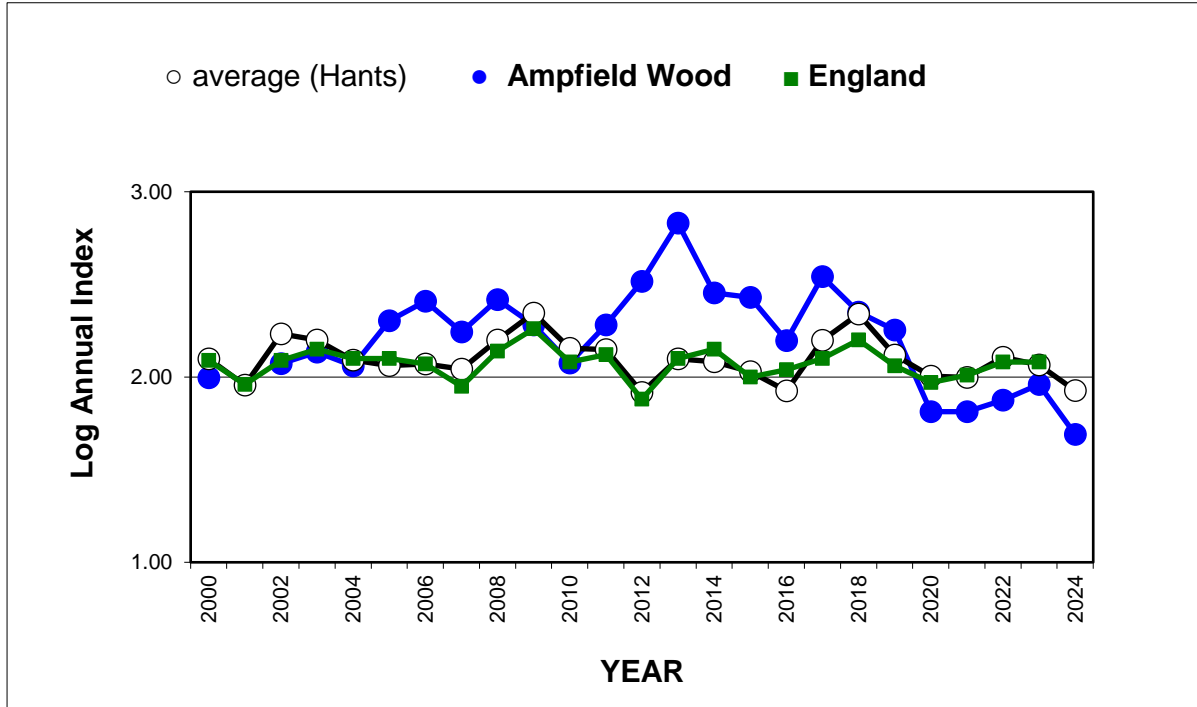

25 year butterfly species trends for Hampshire & Isle of Wight

Small Blue (*Cupido minimus*)

25 year butterfly species trends for Hampshire & Isle of Wight

Small Copper (*Lycaena phlaeas*)

25 year butterfly species trends for Hampshire & Isle of Wight

Small Heath (*Coenonympha pamphilus*)

25 year butterfly species trends for Hampshire & Isle of Wight

Small Pearl-bordered Fritillary (*Boloria selene*)

25 year butterfly species trends for Hampshire & Isle of Wight

Small Skipper (*Thymelicus sylvestris*) + Essex Skipper (*Thymelicus lineola*)

25 year butterfly species trends for Hampshire & Isle of Wight

Small Tortoiseshell (*Aglais urticae*)

25 year butterfly species trends for Hampshire & Isle of Wight

Small White (*Pieris rapae*)

25 year butterfly species trends for Hampshire & Isle of Wight

Speckled Wood (*Pararge aegeria*)

25 year butterfly species trends for Hampshire & Isle of Wight

Wall (*Lasiommata megera*)