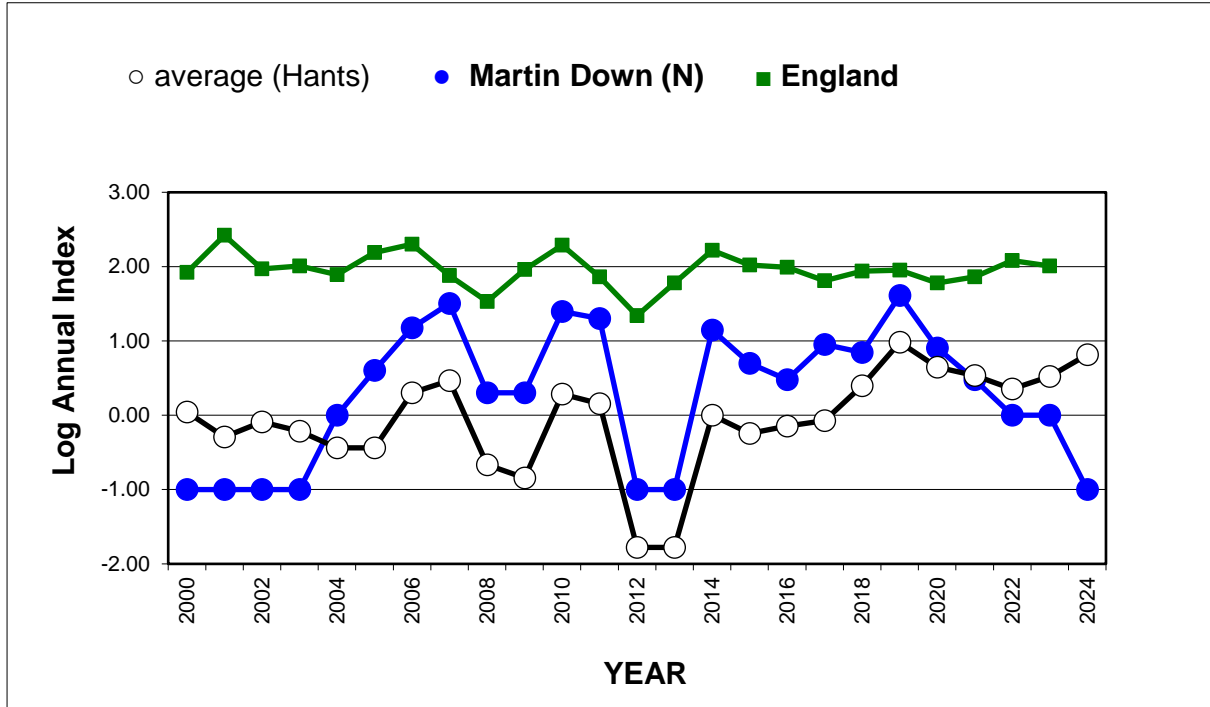

25 year butterfly species trends for Hampshire & Isle of Wight

Green-veined White (*Pieris napi*)

25 year butterfly species trends for Hampshire & Isle of Wight

Grizzled Skipper (*Pyrgus malvae*)

25 year butterfly species trends for Hampshire & Isle of Wight

Holly Blue (*Celastrina argiolus*)

25 year butterfly species trends for Hampshire & Isle of Wight

Large Skipper (*Ochlodes sylvanus*)

25 year butterfly species trends for Hampshire & Isle of Wight

Large White (*Pieris brassicae*)

25 year butterfly species trends for Hampshire & Isle of Wight

Marbled White (*Melanargia galathea*)

25 year butterfly species trends for Hampshire & Isle of Wight

Marsh Fritillary (*Euphydryas aurinia*)

25 year butterfly species trends for Hampshire & Isle of Wight

Meadow Brown (*Maniola jurtina*)

25 year butterfly species trends for Hampshire & Isle of Wight

Orange Tip (*Anthocharis cardamines*)

25 year butterfly species trends for Hampshire & Isle of Wight