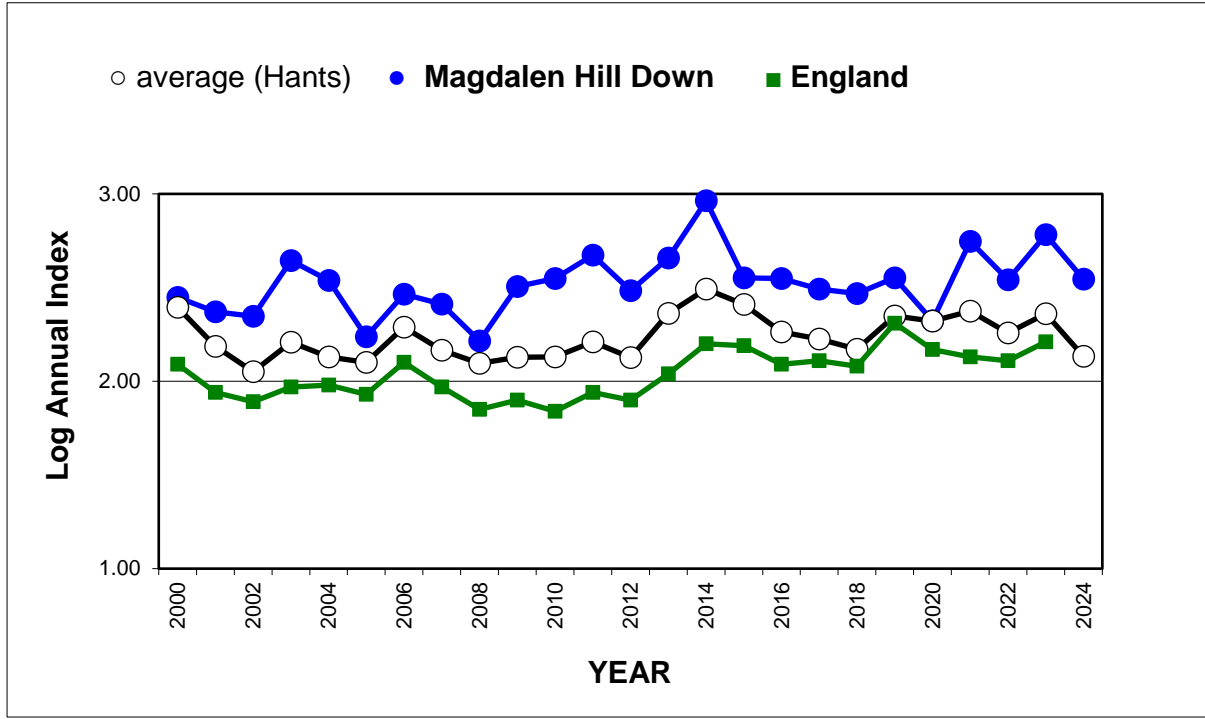

25 year butterfly species trends for Hampshire & Isle of Wight

Green-veined White (*Pieris napi*)

25 year butterfly species trends for Hampshire & Isle of Wight

Grizzled Skipper (*Pyrgus malvae*)

25 year butterfly species trends for Hampshire & Isle of Wight

Holly Blue (*Celastrina argiolus*)

25 year butterfly species trends for Hampshire & Isle of Wight

Large Skipper (*Ochlodes sylvanus*)

25 year butterfly species trends for Hampshire & Isle of Wight

Large White (*Pieris brassicae*)

25 year butterfly species trends for Hampshire & Isle of Wight

Marbled White (*Melanargia galathea*)

25 year butterfly species trends for Hampshire & Isle of Wight

Marsh Fritillary (*Euphydryas aurinia*)