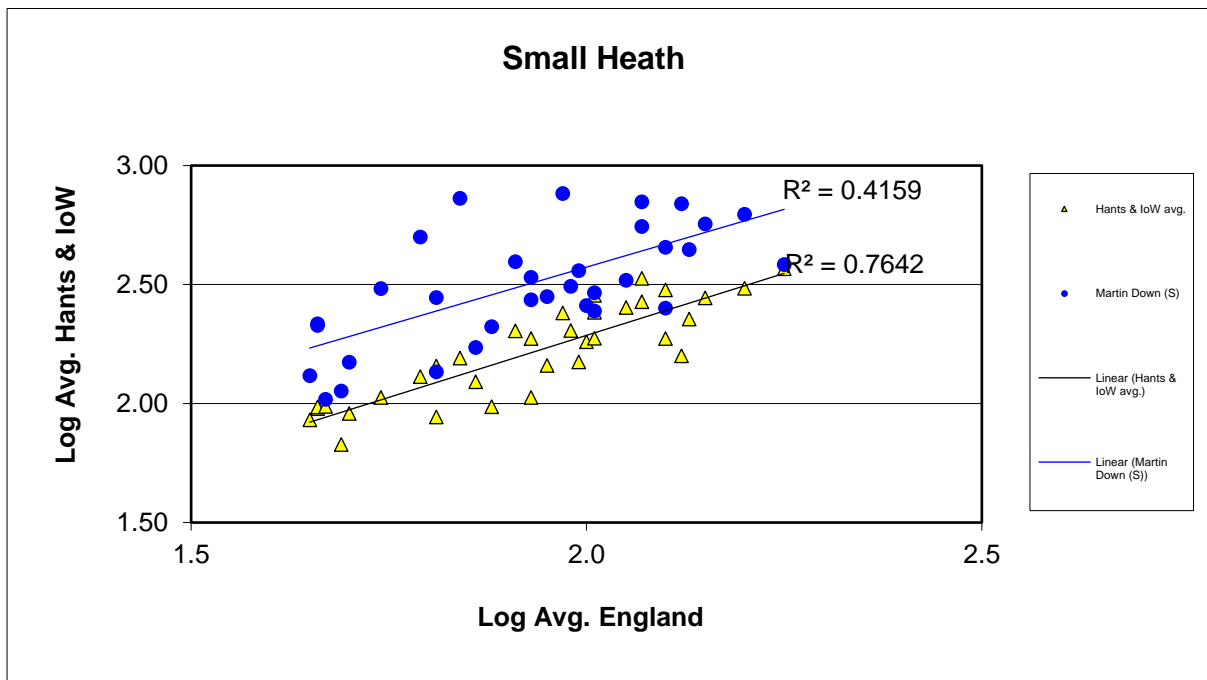

25 year butterfly species trends for Hampshire & Isle of Wight

Silver-studded Blue (*Plebejus argus*)

25 year butterfly species trends for Hampshire & Isle of Wight

Silver-washed Fritillary (*Argynnis paphia*)

25 year butterfly species trends for Hampshire & Isle of Wight

Small Blue (*Cupido minimus*)

25 year butterfly species trends for Hampshire & Isle of Wight

Small Copper (*Lycaena phlaeas*)

25 year butterfly species trends for Hampshire & Isle of Wight

Small Heath (*Coenonympha pamphilus*)

25 year butterfly species trends for Hampshire & Isle of Wight

Small Pearl-bordered Fritillary (*Boloria selene*)

25 year butterfly species trends for Hampshire & Isle of Wight

Small Skipper (*Thymelicus sylvestris*) + Essex Skipper (*Thymelicus lineola*)

25 year butterfly species trends for Hampshire & Isle of Wight

Small Tortoiseshell (*Aglais urticae*)

25 year butterfly species trends for Hampshire & Isle of Wight