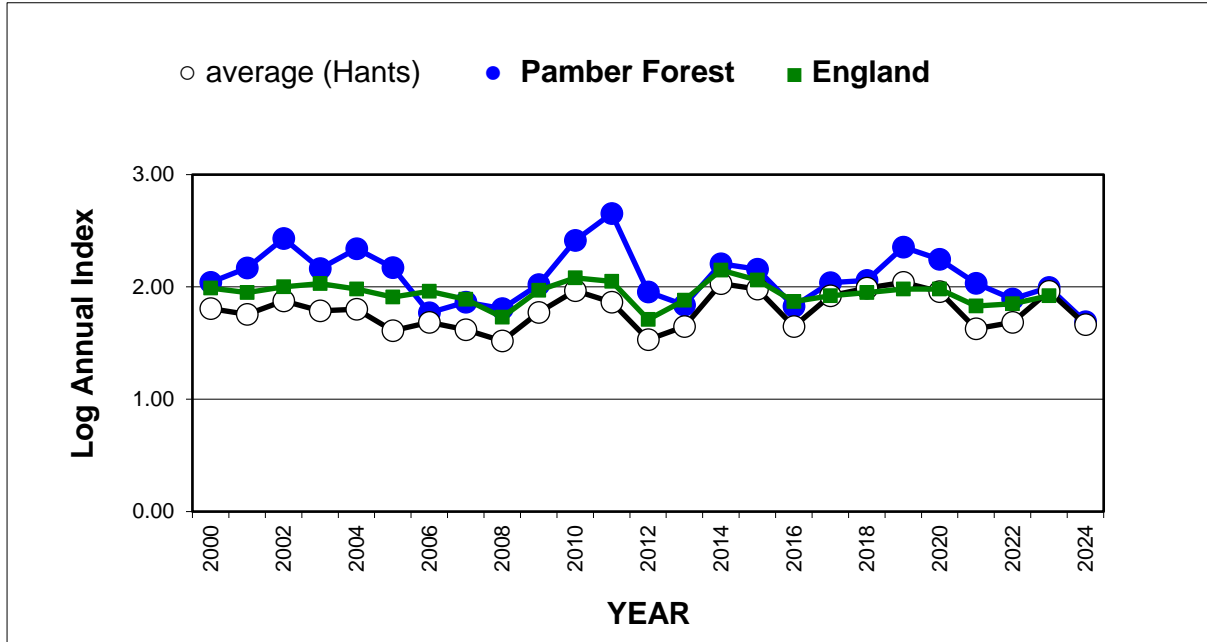

Glanville Fritillary (*Melitaea cinxia*)

25 year butterfly species trends for Hampshire & Isle of Wight

Grayling (*Hipparchia semele*)

25 year butterfly species trends for Hampshire & Isle of Wight

Green Hairstreak (*Callophrys rubi*)

25 year butterfly species trends for Hampshire & Isle of Wight

Green-veined White (*Pieris napi*)

25 year butterfly species trends for Hampshire & Isle of Wight

Grizzled Skipper (*Pyrgus malvae*)

25 year butterfly species trends for Hampshire & Isle of Wight

Holly Blue (*Celastrina argiolus*)

25 year butterfly species trends for Hampshire & Isle of Wight

Large Skipper (*Ochlodes sylvanus*)

25 year butterfly species trends for Hampshire & Isle of Wight

Large White (*Pieris brassicae*)

25 year butterfly species trends for Hampshire & Isle of Wight

Marbled White (*Melanargia galathea*)

25 year butterfly species trends for Hampshire & Isle of Wight

Marsh Fritillary (*Euphydryas aurinia*)