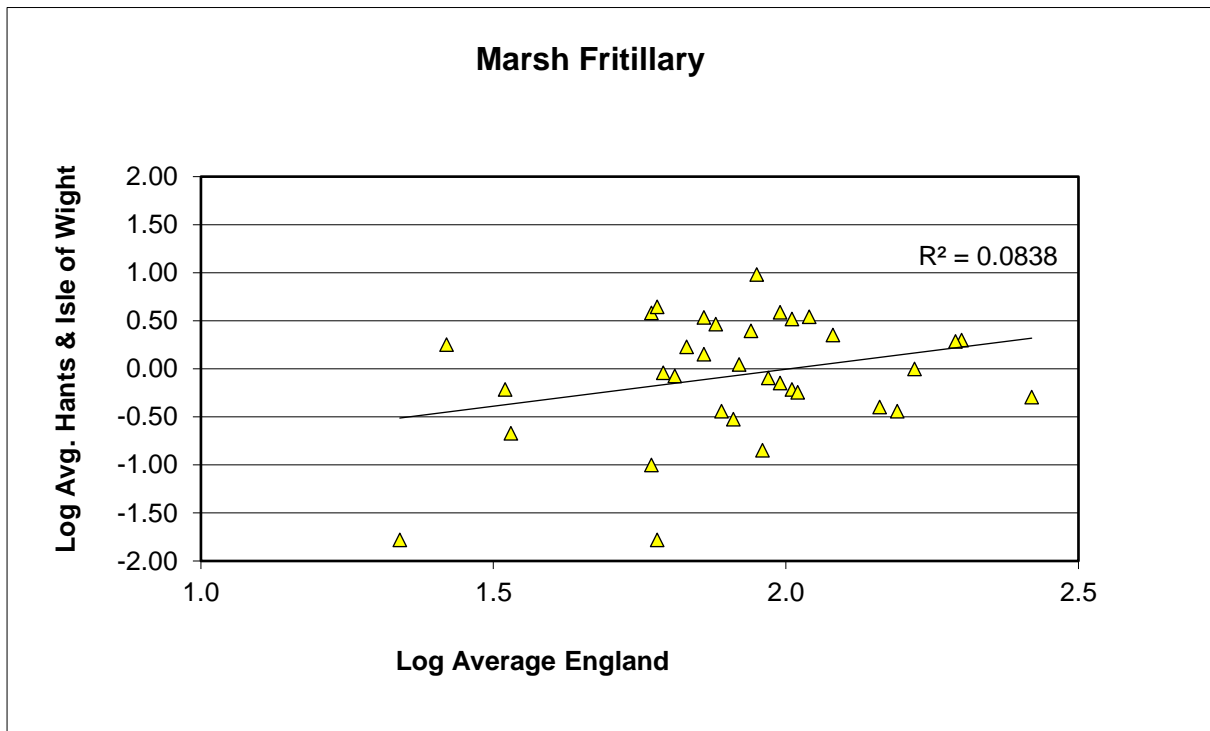

Holly Blue (*Celastrina argiolus*)

25 year butterfly species trends for Hampshire & Isle of Wight

Large Skipper (*Ochlodes sylvanus*)

25 year butterfly species trends for Hampshire & Isle of Wight

Large White (*Pieris brassicae*)

25 year butterfly species trends for Hampshire & Isle of Wight

Marbled White (*Melanargia galathea*)

25 year butterfly species trends for Hampshire & Isle of Wight

Marsh Fritillary (*Euphydryas aurinia*)

25 year butterfly species trends for Hampshire & Isle of Wight

Meadow Brown (*Maniola jurtina*)

25 year butterfly species trends for Hampshire & Isle of Wight

Orange Tip (*Anthocharis cardamines*)

25 year butterfly species trends for Hampshire & Isle of Wight

Painted Lady (*Vanessa cardui*)

25 year butterfly species trends for Hampshire & Isle of Wight

Peacock (*Aglais io*)

25 year butterfly species trends for Hampshire & Isle of Wight

Pearl-bordered Fritillary (*Boloria euphrosyne*)