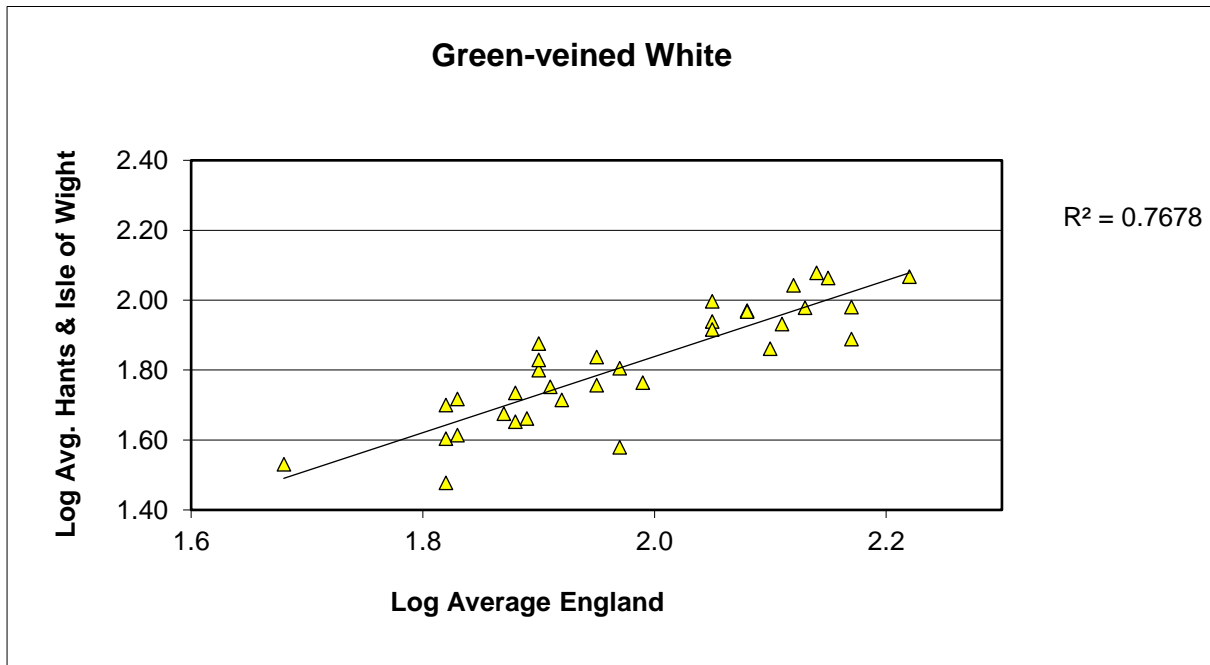

25 year butterfly species trends for Hampshire & Isle of Wight

Duke of Burgundy (*Hamearis lucina*)

25 year butterfly species trends for Hampshire & Isle of Wight

Gatekeeper (*Pyronia tithonus*)

25 year butterfly species trends for Hampshire & Isle of Wight

Glanville Fritillary (*Melitaea cinxia*)

25 year butterfly species trends for Hampshire & Isle of Wight

Grayling (*Hipparchia semele*)

25 year butterfly species trends for Hampshire & Isle of Wight

Green Hairstreak (*Callophrys rubi*)

25 year butterfly species trends for Hampshire & Isle of Wight

Green-veined White (*Pieris napi*)

25 year butterfly species trends for Hampshire & Isle of Wight

Grizzled Skipper (*Pyrgus malvae*)

25 year butterfly species trends for Hampshire & Isle of Wight

Holly Blue (*Celastrina argiolus*)

25 year butterfly species trends for Hampshire & Isle of Wight

Large Skipper (*Ochlodes sylvanus*)

25 year butterfly species trends for Hampshire & Isle of Wight

Large White (*Pieris brassicae*)