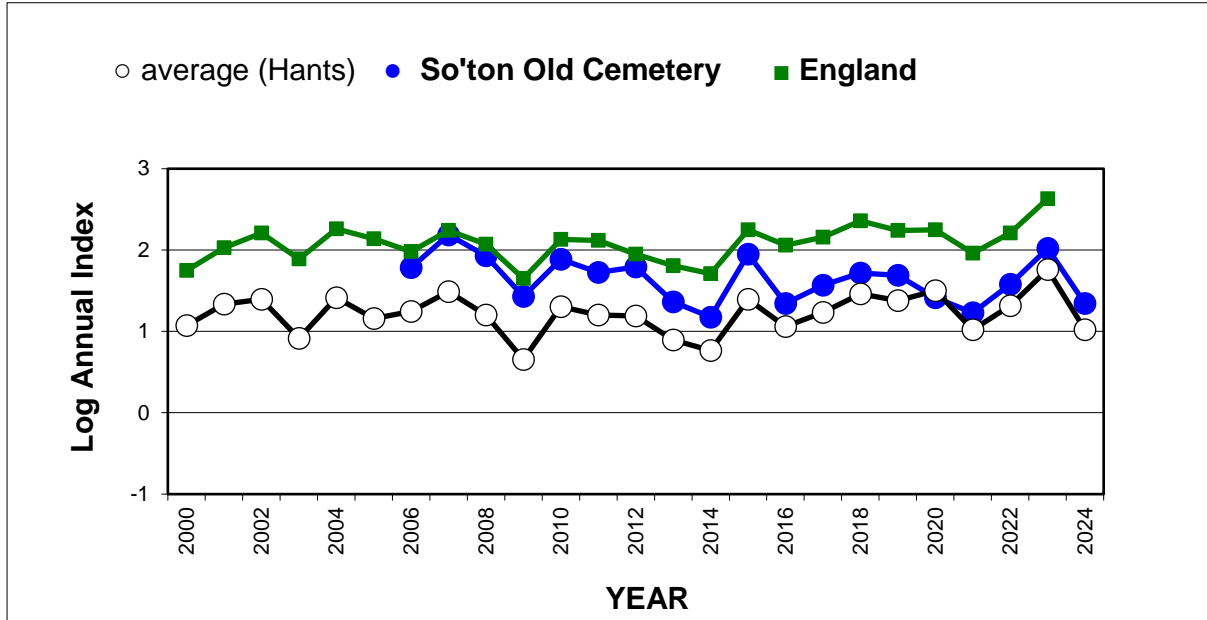

Glanville Fritillary (*Melitaea cinxia*)

25 year butterfly species trends for Hampshire & Isle of Wight

Grayling (*Hipparchia semele*)

25 year butterfly species trends for Hampshire & Isle of Wight

Green Hairstreak (*Callophrys rubi*)

25 year butterfly species trends for Hampshire & Isle of Wight

Green-veined White (*Pieris napi*)

25 year butterfly species trends for Hampshire & Isle of Wight

Grizzled Skipper (*Pyrgus malvae*)

25 year butterfly species trends for Hampshire & Isle of Wight

Holly Blue (*Celastrina argiolus*)

25 year butterfly species trends for Hampshire & Isle of Wight

Large Skipper (*Ochlodes sylvanus*)

25 year butterfly species trends for Hampshire & Isle of Wight

Large White (*Pieris brassicae*)