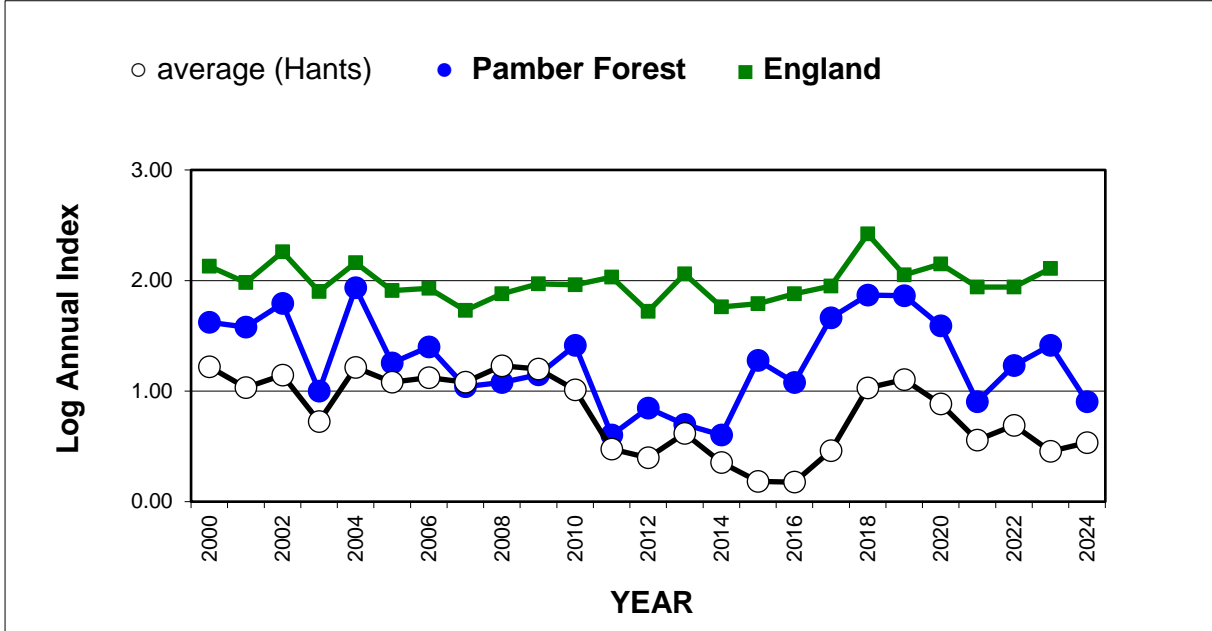

25 year butterfly species trends for Hampshire & Isle of Wight

Meadow Brown (*Maniola jurtina*)

25 year butterfly species trends for Hampshire & Isle of Wight

Orange Tip (*Anthocharis cardamines*)

25 year butterfly species trends for Hampshire & Isle of Wight

Painted Lady (*Vanessa cardui*)

25 year butterfly species trends for Hampshire & Isle of Wight

Peacock (*Aglais io*)

25 year butterfly species trends for Hampshire & Isle of Wight

Pearl-bordered Fritillary (*Boloria euphrosyne*)

25 year butterfly species trends for Hampshire & Isle of Wight

Purple Emperor (*Apatura iris*)

25 year butterfly species trends for Hampshire & Isle of Wight

Purple Hairstreak (*Favonius quercus*)

25 year butterfly species trends for Hampshire & Isle of Wight

Red Admiral (*Vanessa atalanta*)

25 year butterfly species trends for Hampshire & Isle of Wight

Ringlet (*Aphantopus hyperantus*)

25 year butterfly species trends for Hampshire & Isle of Wight

Silver-spotted Skipper (*Hesperia comma*)