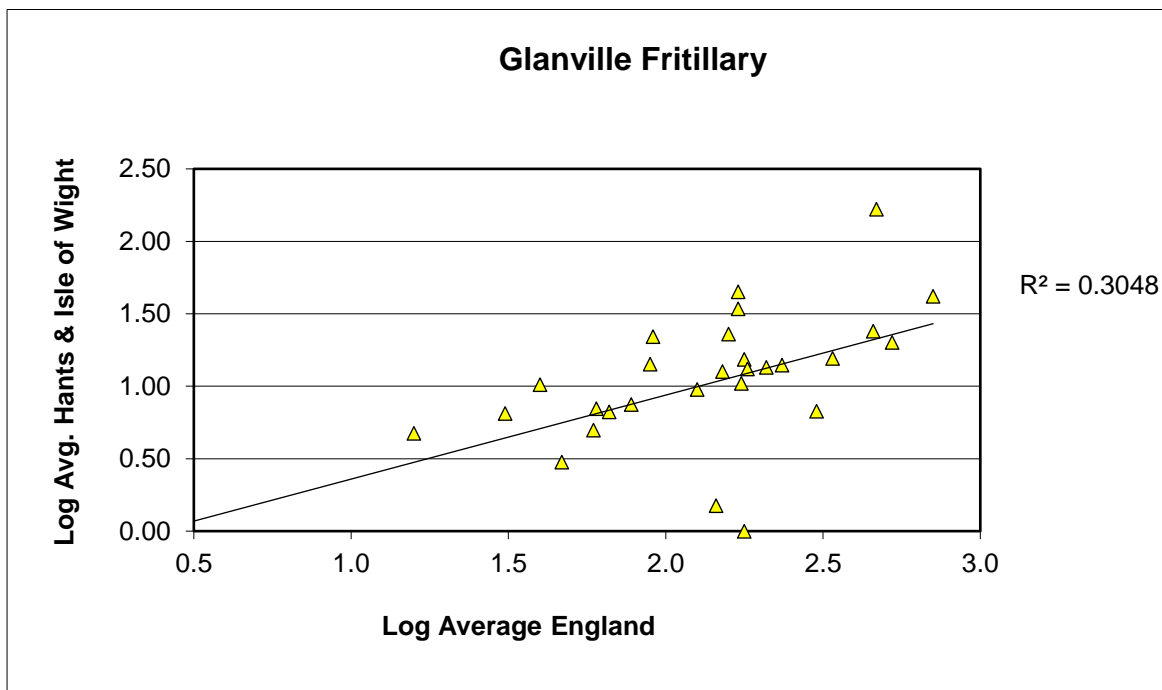

Common Blue (*Polyommatus icarus*)

25 year butterfly species trends for Hampshire & Isle of Wight

Dark Green Fritillary (*Speyeria aglaja*)

25 year butterfly species trends for Hampshire & Isle of Wight

Dingy Skipper (*Erynnis tages*)

25 year butterfly species trends for Hampshire & Isle of Wight

Duke of Burgundy (*Hamearis lucina*)

25 year butterfly species trends for Hampshire & Isle of Wight

Gatekeeper (*Pyronia tithonus*)

25 year butterfly species trends for Hampshire & Isle of Wight

Glanville Fritillary (*Melitaea cinxia*)

25 year butterfly species trends for Hampshire & Isle of Wight

Grayling (*Hipparchia semele*)

25 year butterfly species trends for Hampshire & Isle of Wight

Green Hairstreak (*Callophrys rubi*)