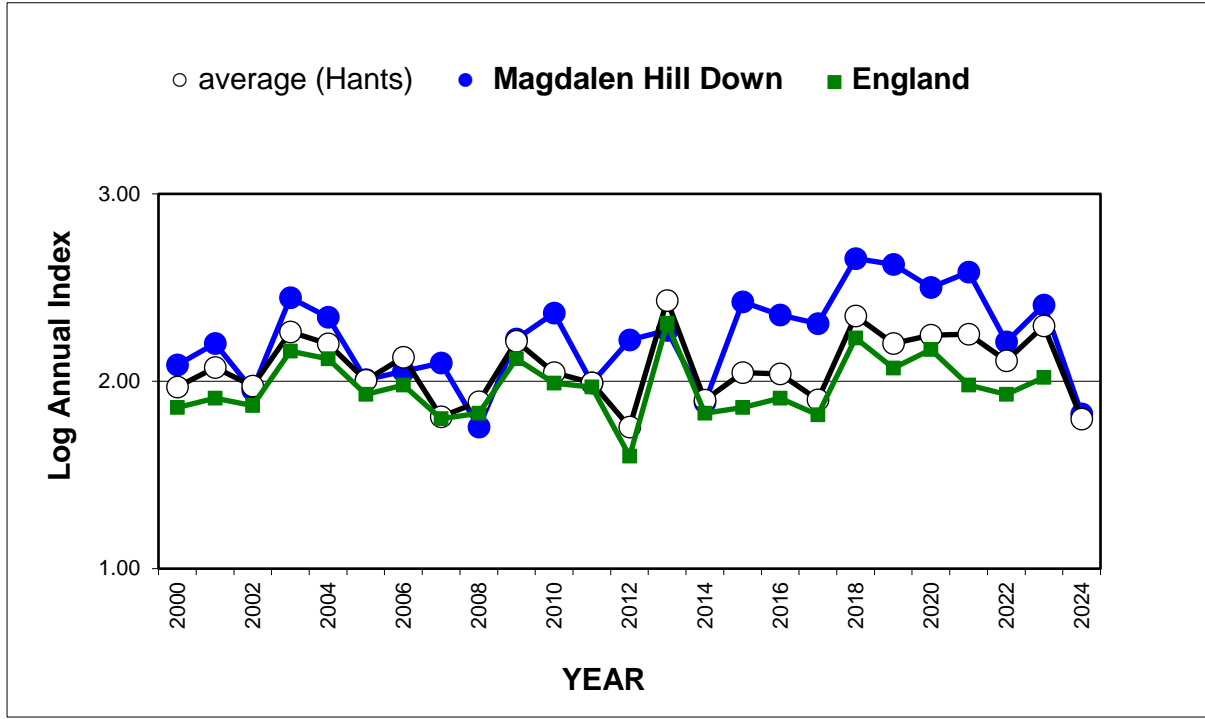

25 year butterfly species trends for Hampshire & Isle of Wight

Small Blue (*Cupido minimus*)

25 year butterfly species trends for Hampshire & Isle of Wight

Small Copper (*Lycaena phlaeas*)

25 year butterfly species trends for Hampshire & Isle of Wight

Small Heath (*Coenonympha pamphilus*)

25 year butterfly species trends for Hampshire & Isle of Wight

Small Pearl-bordered Fritillary (*Boloria selene*)

25 year butterfly species trends for Hampshire & Isle of Wight

Small Skipper (*Thymelicus sylvestris*) + Essex Skipper (*Thymelicus lineola*)

25 year butterfly species trends for Hampshire & Isle of Wight

Small Tortoiseshell (*Aglais urticae*)

25 year butterfly species trends for Hampshire & Isle of Wight

Small White (*Pieris rapae*)

25 year butterfly species trends for Hampshire & Isle of Wight

Speckled Wood (*Pararge aegeria*)

25 year butterfly species trends for Hampshire & Isle of Wight

Wall (*Lasiommata megera*)