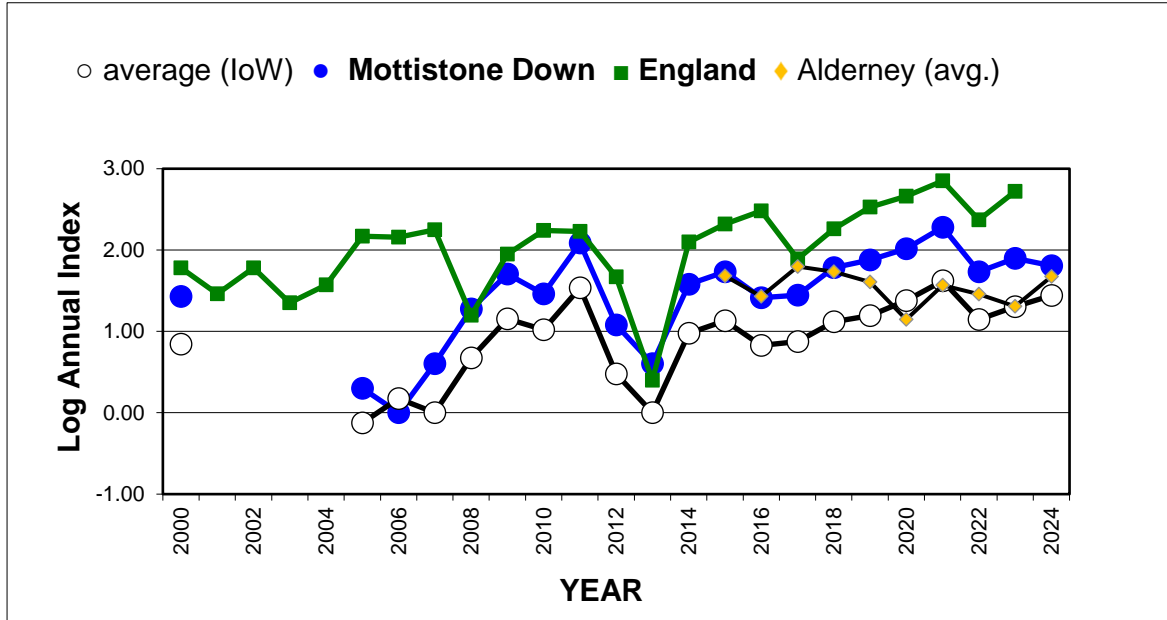

Common Blue (*Polyommatus icarus*)

25 year butterfly species trends for Hampshire & Isle of Wight

Dark Green Fritillary (*Speyeria aglaja*)

25 year butterfly species trends for Hampshire & Isle of Wight

Dingy Skipper (*Erynnis tages*)

25 year butterfly species trends for Hampshire & Isle of Wight

Duke of Burgundy (*Hamearis lucina*)

25 year butterfly species trends for Hampshire & Isle of Wight

Gatekeeper (*Pyronia tithonus*)

25 year butterfly species trends for Hampshire & Isle of Wight

Glanville Fritillary (*Melitaea cinxia*)

25 year butterfly species trends for Hampshire & Isle of Wight

Grayling (*Hipparchia semele*)

25 year butterfly species trends for Hampshire & Isle of Wight

Green Hairstreak (*Callophrys rubi*)

25 year butterfly species trends for Hampshire & Isle of Wight

Green-veined White (*Pieris napi*)

25 year butterfly species trends for Hampshire & Isle of Wight

Grizzled Skipper (*Pyrgus malvae*)

25 year butterfly species trends for Hampshire & Isle of Wight