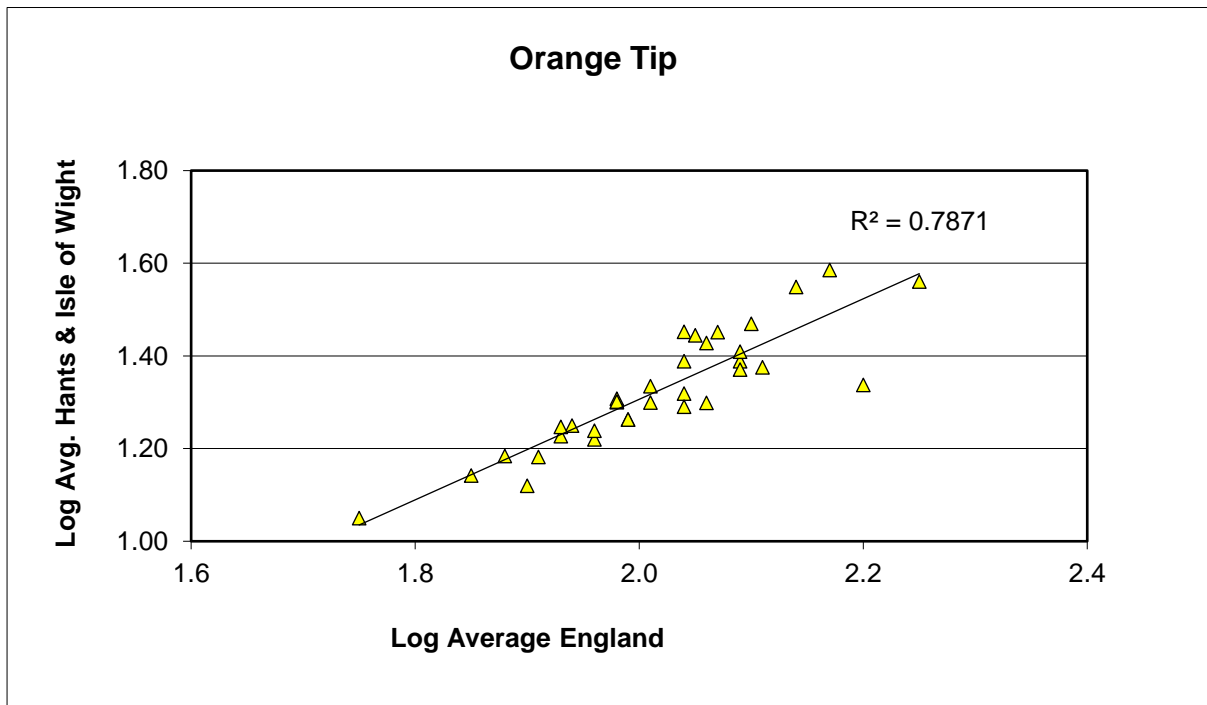

Holly Blue (*Celastrina argiolus*)

25 year butterfly species trends for Hampshire & Isle of Wight

Large Skipper (*Ochlodes sylvanus*)

25 year butterfly species trends for Hampshire & Isle of Wight

Large White (*Pieris brassicae*)

25 year butterfly species trends for Hampshire & Isle of Wight

Marbled White (*Melanargia galathea*)

25 year butterfly species trends for Hampshire & Isle of Wight

Marsh Fritillary (*Euphydryas aurinia*)

25 year butterfly species trends for Hampshire & Isle of Wight

Meadow Brown (*Maniola jurtina*)

25 year butterfly species trends for Hampshire & Isle of Wight

Orange Tip (*Anthocharis cardamines*)

25 year butterfly species trends for Hampshire & Isle of Wight

Painted Lady (*Vanessa cardui*)

25 year butterfly species trends for Hampshire & Isle of Wight

Peacock (*Aglais io*)

25 year butterfly species trends for Hampshire & Isle of Wight

Pearl-bordered Fritillary (*Boloria euphrosyne*)