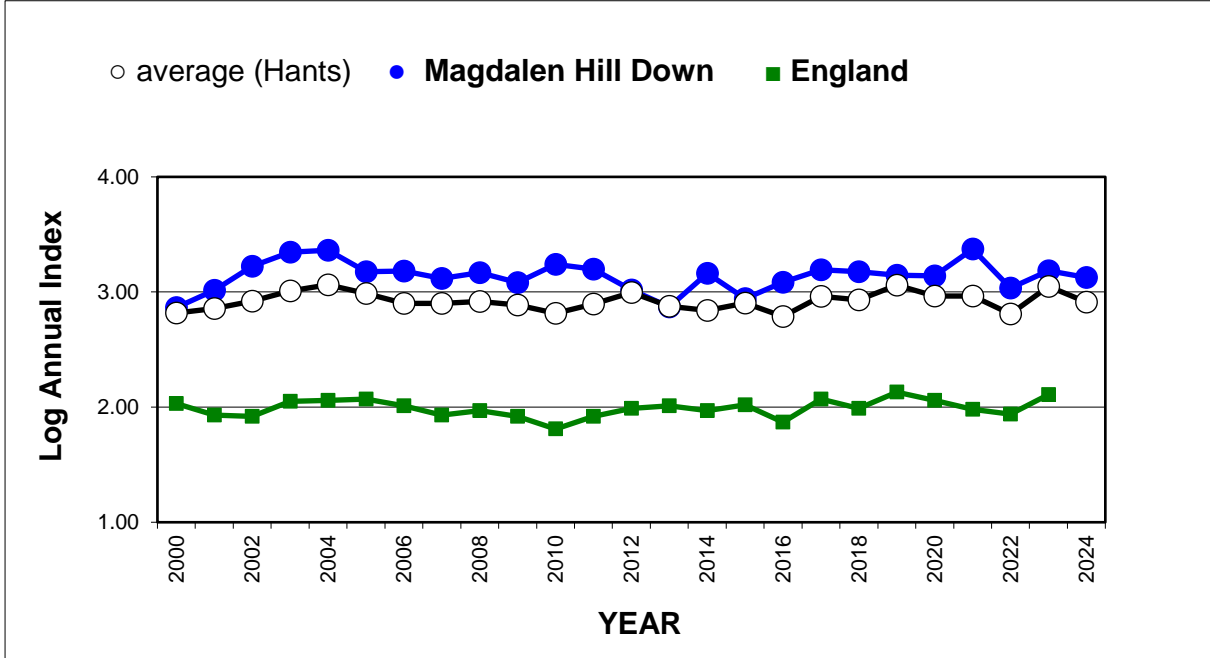

25 year butterfly species trends for Hampshire & Isle of Wight

Green-veined White (*Pieris napi*)

25 year butterfly species trends for Hampshire & Isle of Wight

Grizzled Skipper (*Pyrgus malvae*)

25 year butterfly species trends for Hampshire & Isle of Wight

Holly Blue (*Celastrina argiolus*)

25 year butterfly species trends for Hampshire & Isle of Wight

Large Skipper (*Ochlodes sylvanus*)

25 year butterfly species trends for Hampshire & Isle of Wight

Large White (*Pieris brassicae*)

25 year butterfly species trends for Hampshire & Isle of Wight

Marbled White (*Melanargia galathea*)

25 year butterfly species trends for Hampshire & Isle of Wight

Marsh Fritillary (*Euphydryas aurinia*)

25 year butterfly species trends for Hampshire & Isle of Wight

Meadow Brown (*Maniola jurtina*)

25 year butterfly species trends for Hampshire & Isle of Wight

Orange Tip (*Anthocharis cardamines*)

25 year butterfly species trends for Hampshire & Isle of Wight