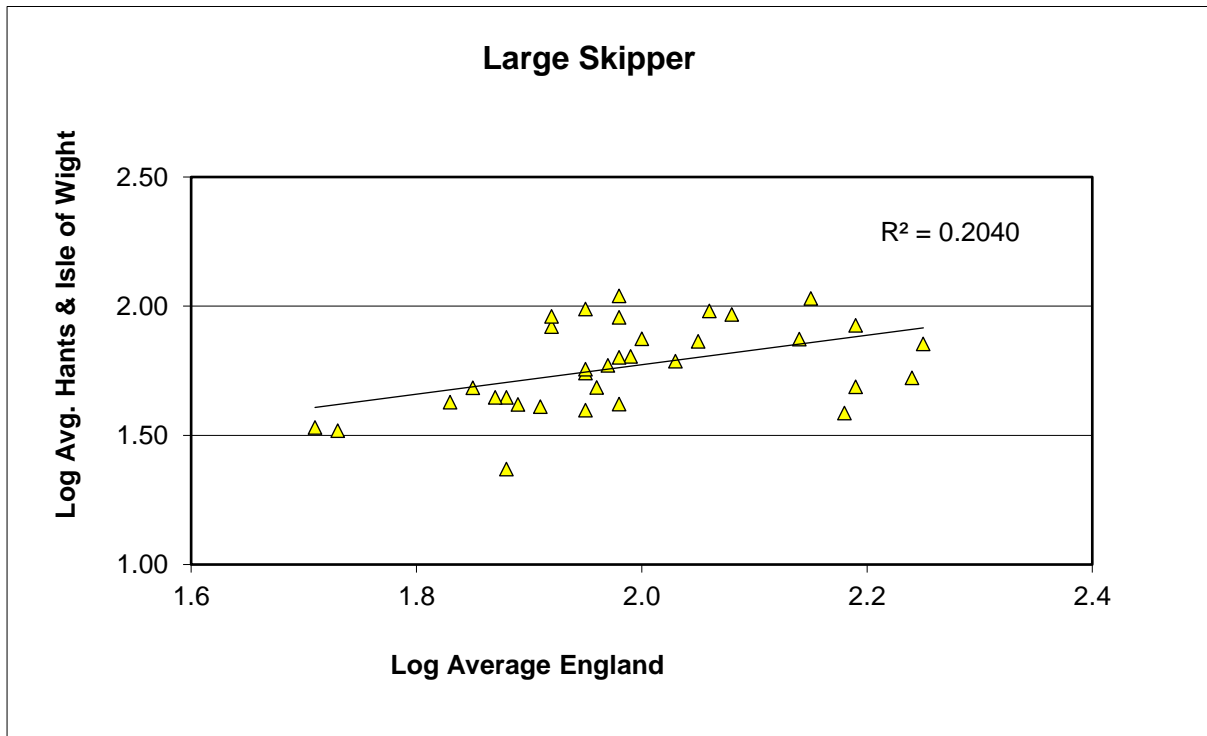

Glanville Fritillary (*Melitaea cinxia*)

25 year butterfly species trends for Hampshire & Isle of Wight

Grayling (*Hipparchia semele*)

25 year butterfly species trends for Hampshire & Isle of Wight

Green Hairstreak (*Callophrys rubi*)

25 year butterfly species trends for Hampshire & Isle of Wight

Green-veined White (*Pieris napi*)

25 year butterfly species trends for Hampshire & Isle of Wight

Grizzled Skipper (*Pyrgus malvae*)

25 year butterfly species trends for Hampshire & Isle of Wight

Holly Blue (*Celastrina argiolus*)

25 year butterfly species trends for Hampshire & Isle of Wight

Large Skipper (*Ochlodes sylvanus*)

25 year butterfly species trends for Hampshire & Isle of Wight

Large White (*Pieris brassicae*)