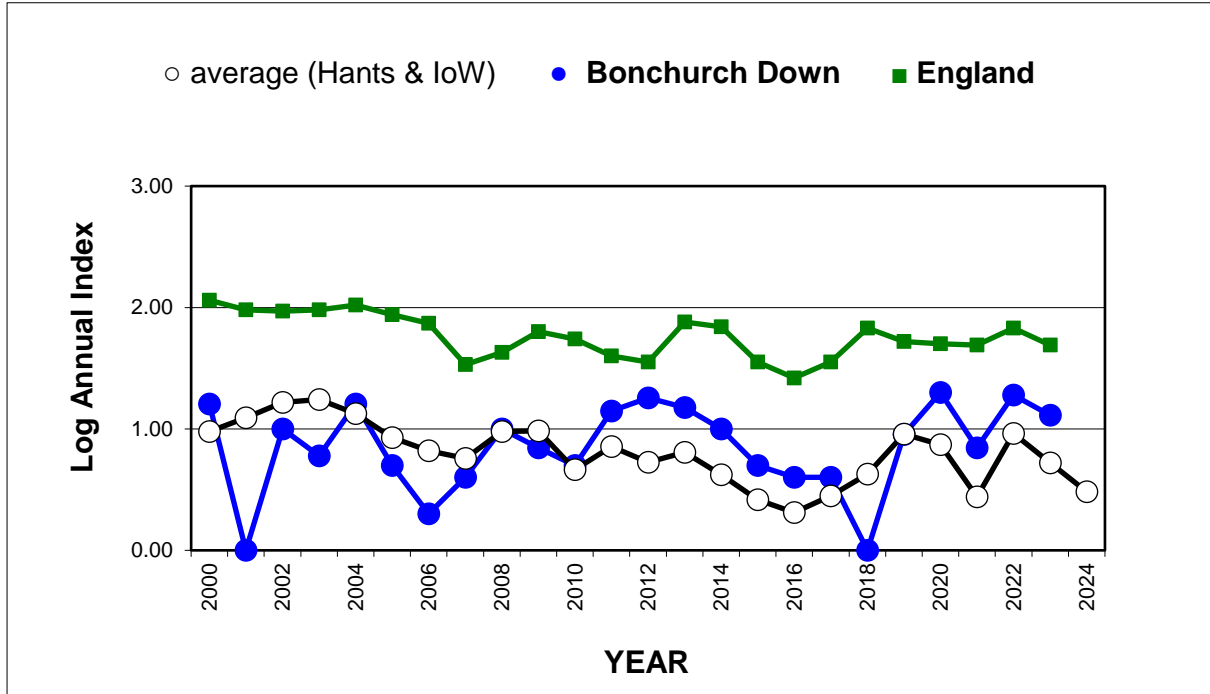

Small Heath (*Coenonympha pamphilus*)

25 year butterfly species trends for Hampshire & Isle of Wight

Small Pearl-bordered Fritillary (*Boloria selene*)

25 year butterfly species trends for Hampshire & Isle of Wight

Small Skipper (*Thymelicus sylvestris*) + Essex Skipper (*Thymelicus lineola*)

25 year butterfly species trends for Hampshire & Isle of Wight

Small Tortoiseshell (*Aglais urticae*)

25 year butterfly species trends for Hampshire & Isle of Wight

Small White (*Pieris rapae*)

25 year butterfly species trends for Hampshire & Isle of Wight

Speckled Wood (*Pararge aegeria*)

25 year butterfly species trends for Hampshire & Isle of Wight

Wall (*Lasiommata megera*)

25 year butterfly species trends for Hampshire & Isle of Wight

White Admiral (*Limenitis camilla*)

25 year butterfly species trends for Hampshire & Isle of Wight

White-letter Hairstreak (*Satyrrium w-album*)