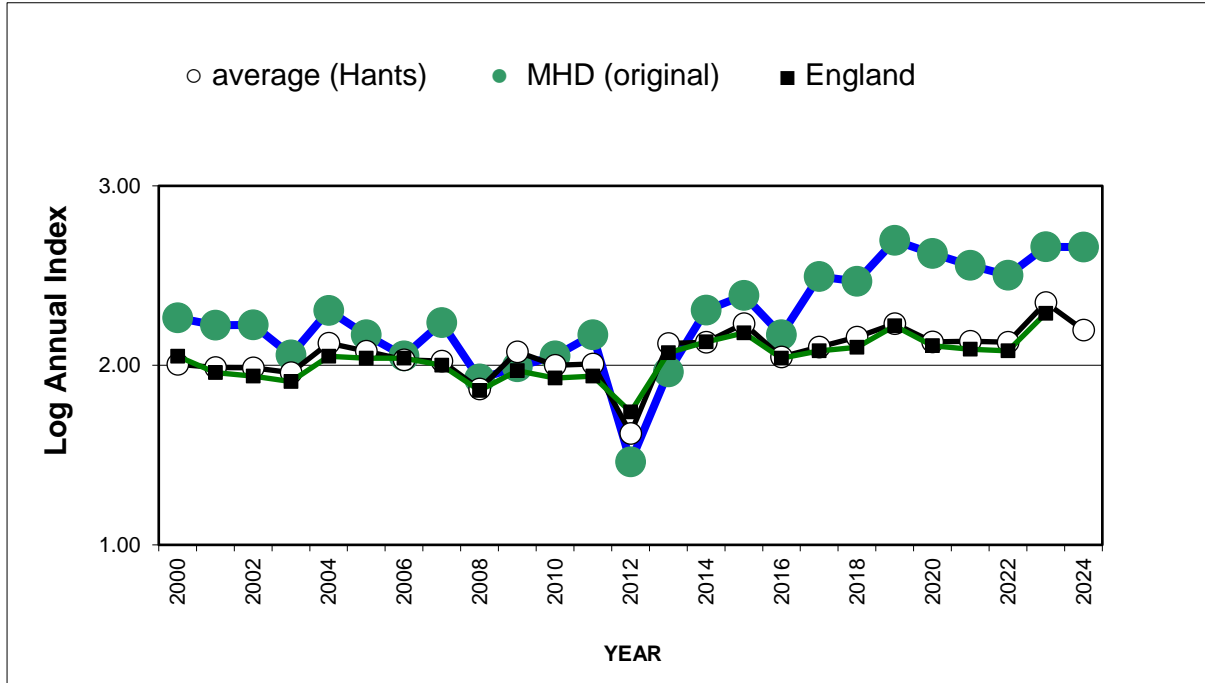

25 year butterfly species trends for Hampshire & Isle of Wight

Adonis Blue (*Polyommatus bellargus*)

25 year butterfly species trends for Hampshire & Isle of Wight

Brimstone (*Gonepteryx rhamni*)

25 year butterfly species trends for Hampshire & Isle of Wight

Brown Argus (*Aricia agestis*)

25 year butterfly species trends for Hampshire & Isle of Wight

Brown Hairstreak (*Thecla betulae*)

25 year butterfly species trends for Hampshire & Isle of Wight

Chalk Hill Blue (*Polyommatus coridon*)