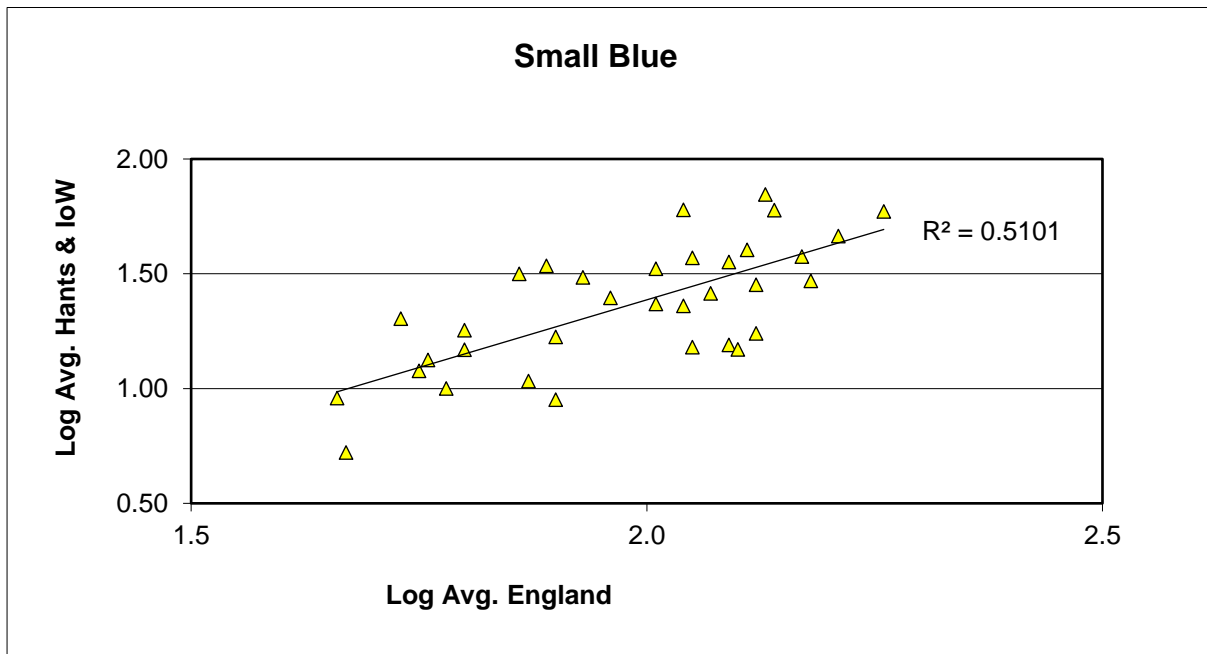

25 year butterfly species trends for Hampshire & Isle of Wight

Purple Emperor (*Apatura iris*)

25 year butterfly species trends for Hampshire & Isle of Wight

Purple Hairstreak (*Favonius quercus*)

25 year butterfly species trends for Hampshire & Isle of Wight

Red Admiral (*Vanessa atalanta*)

25 year butterfly species trends for Hampshire & Isle of Wight

Ringlet (*Aphantopus hyperantus*)

25 year butterfly species trends for Hampshire & Isle of Wight

Silver-spotted Skipper (*Hesperia comma*)

25 year butterfly species trends for Hampshire & Isle of Wight

Silver-studded Blue (*Plebejus argus*)

25 year butterfly species trends for Hampshire & Isle of Wight

Silver-washed Fritillary (*Argynnis paphia*)

25 year butterfly species trends for Hampshire & Isle of Wight

Small Blue (*Cupido minimus*)

25 year butterfly species trends for Hampshire & Isle of Wight

Small Copper (*Lycaena phlaeas*)

25 year butterfly species trends for Hampshire & Isle of Wight