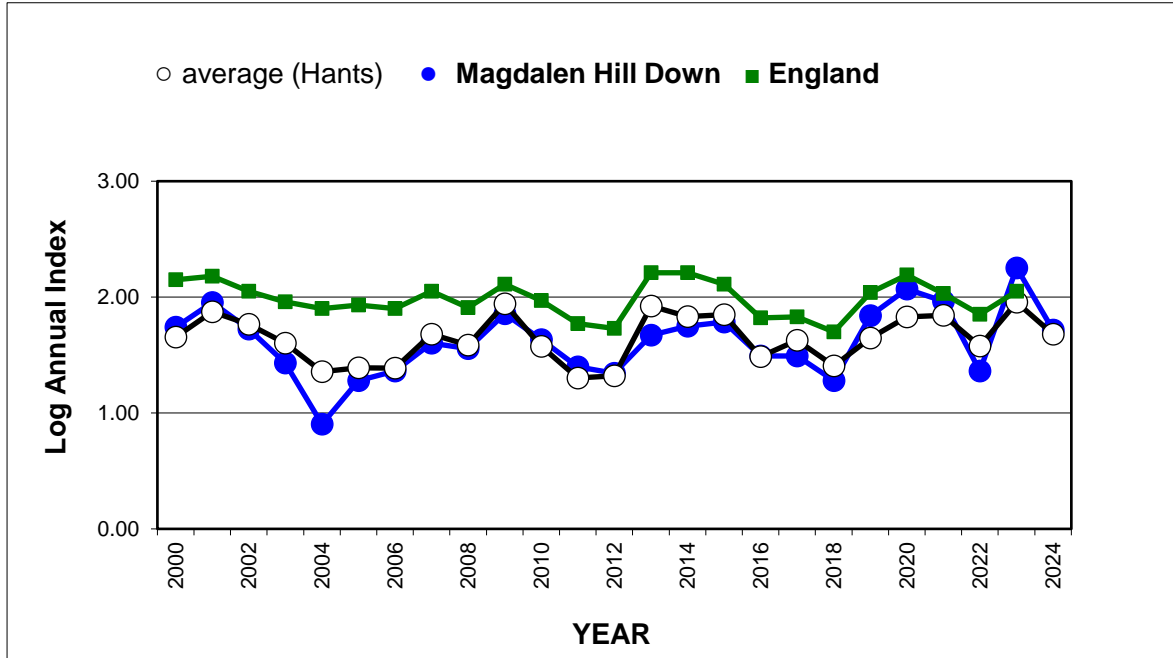

Holly Blue (*Celastrina argiolus*)

25 year butterfly species trends for Hampshire & Isle of Wight

Large Skipper (*Ochlodes sylvanus*)

25 year butterfly species trends for Hampshire & Isle of Wight

Large White (*Pieris brassicae*)

25 year butterfly species trends for Hampshire & Isle of Wight

Marbled White (*Melanargia galathea*)

25 year butterfly species trends for Hampshire & Isle of Wight

Marsh Fritillary (*Euphydryas aurinia*)

25 year butterfly species trends for Hampshire & Isle of Wight

Meadow Brown (*Maniola jurtina*)

25 year butterfly species trends for Hampshire & Isle of Wight

Orange Tip (*Anthocharis cardamines*)

25 year butterfly species trends for Hampshire & Isle of Wight

Painted Lady (*Vanessa cardui*)

25 year butterfly species trends for Hampshire & Isle of Wight

Peacock (*Aglais io*)

25 year butterfly species trends for Hampshire & Isle of Wight

Pearl-bordered Fritillary (*Boloria euphrosyne*)