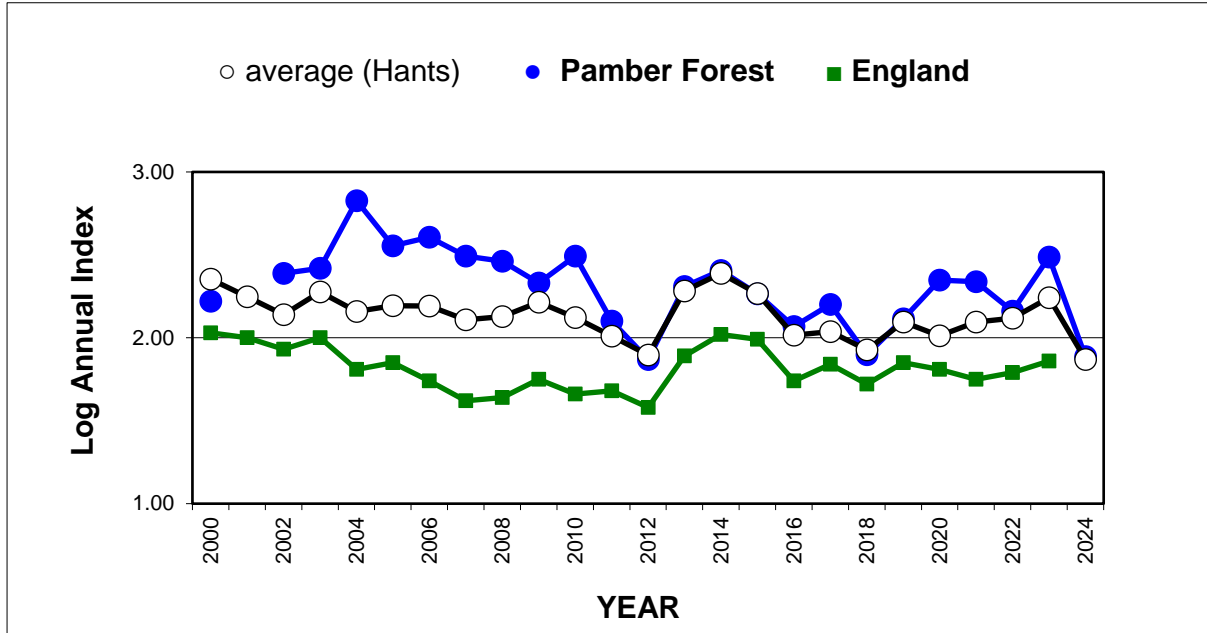

25 year butterfly species trends for Hampshire & Isle of Wight

Silver-studded Blue (*Plebejus argus*)

25 year butterfly species trends for Hampshire & Isle of Wight

Silver-washed Fritillary (*Argynnis paphia*)

25 year butterfly species trends for Hampshire & Isle of Wight

Small Blue (*Cupido minimus*)

25 year butterfly species trends for Hampshire & Isle of Wight

Small Copper (*Lycaena phlaeas*)

25 year butterfly species trends for Hampshire & Isle of Wight

Small Heath (*Coenonympha pamphilus*)

25 year butterfly species trends for Hampshire & Isle of Wight

Small Pearl-bordered Fritillary (*Boloria selene*)

25 year butterfly species trends for Hampshire & Isle of Wight

Small Skipper (*Thymelicus sylvestris*) + Essex Skipper (*Thymelicus lineola*)

25 year butterfly species trends for Hampshire & Isle of Wight

Small Tortoiseshell (*Aglais urticae*)

25 year butterfly species trends for Hampshire & Isle of Wight