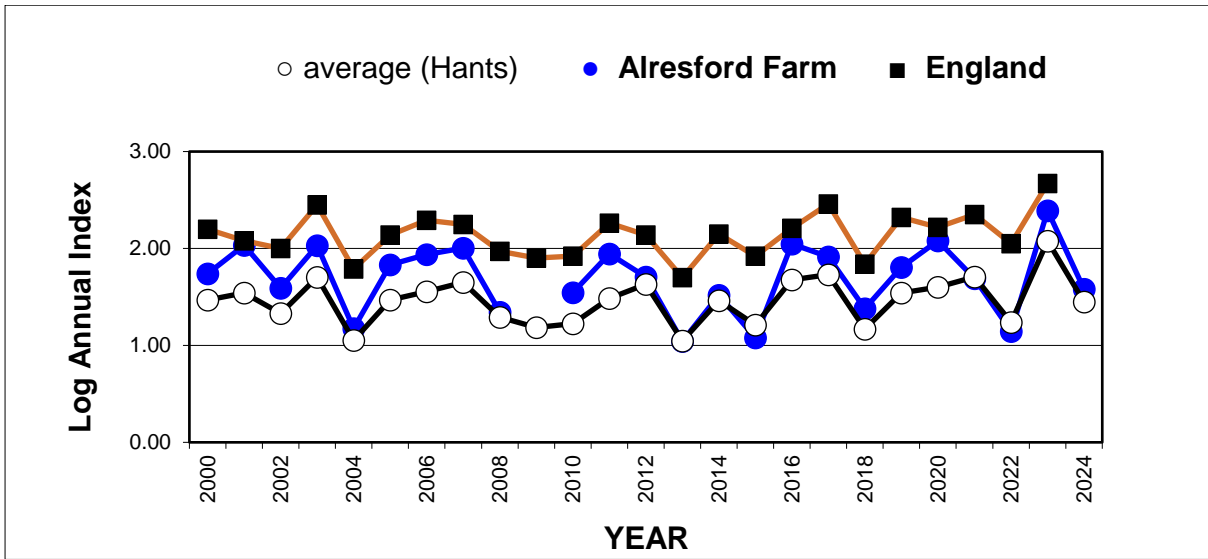

25 year butterfly species trends for Hampshire & Isle of Wight

Meadow Brown (*Maniola jurtina*)

25 year butterfly species trends for Hampshire & Isle of Wight

Orange Tip (*Anthocharis cardamines*)

25 year butterfly species trends for Hampshire & Isle of Wight

Painted Lady (*Vanessa cardui*)

25 year butterfly species trends for Hampshire & Isle of Wight

Peacock (*Aglais io*)

25 year butterfly species trends for Hampshire & Isle of Wight

Pearl-bordered Fritillary (*Boloria euphrosyne*)

25 year butterfly species trends for Hampshire & Isle of Wight

Purple Emperor (*Apatura iris*)

25 year butterfly species trends for Hampshire & Isle of Wight

Purple Hairstreak (*Favonius quercus*)

25 year butterfly species trends for Hampshire & Isle of Wight

Red Admiral (*Vanessa atalanta*)

25 year butterfly species trends for Hampshire & Isle of Wight

Ringlet (*Aphantopus hyperantus*)

25 year butterfly species trends for Hampshire & Isle of Wight

Silver-spotted Skipper (*Hesperia comma*)