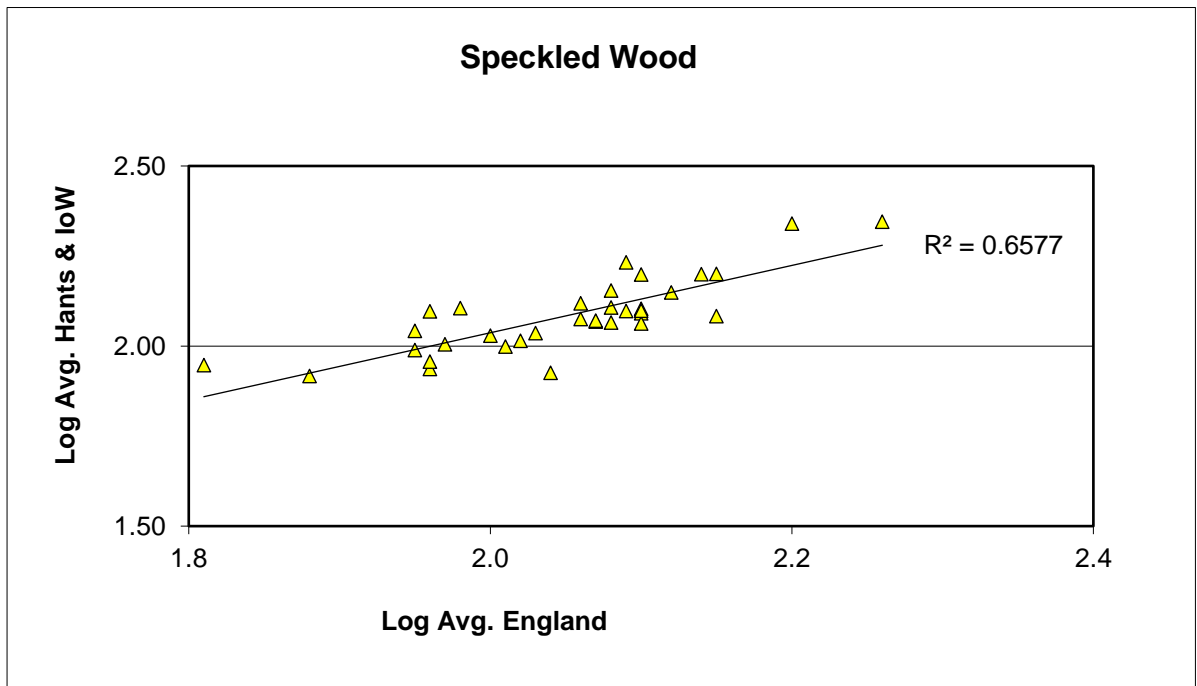

25 year butterfly species trends for Hampshire & Isle of Wight

Small Blue (*Cupido minimus*)

25 year butterfly species trends for Hampshire & Isle of Wight

Small Copper (*Lycaena phlaeas*)

25 year butterfly species trends for Hampshire & Isle of Wight

Small Heath (*Coenonympha pamphilus*)

25 year butterfly species trends for Hampshire & Isle of Wight

Small Pearl-bordered Fritillary (*Boloria selene*)

25 year butterfly species trends for Hampshire & Isle of Wight

Small Skipper (*Thymelicus sylvestris*) + Essex Skipper (*Thymelicus lineola*)

25 year butterfly species trends for Hampshire & Isle of Wight

Small Tortoiseshell (*Aglais urticae*)

25 year butterfly species trends for Hampshire & Isle of Wight

Small White (*Pieris rapae*)

25 year butterfly species trends for Hampshire & Isle of Wight

Speckled Wood (*Pararge aegeria*)

25 year butterfly species trends for Hampshire & Isle of Wight

Wall (*Lasiommata megera*)