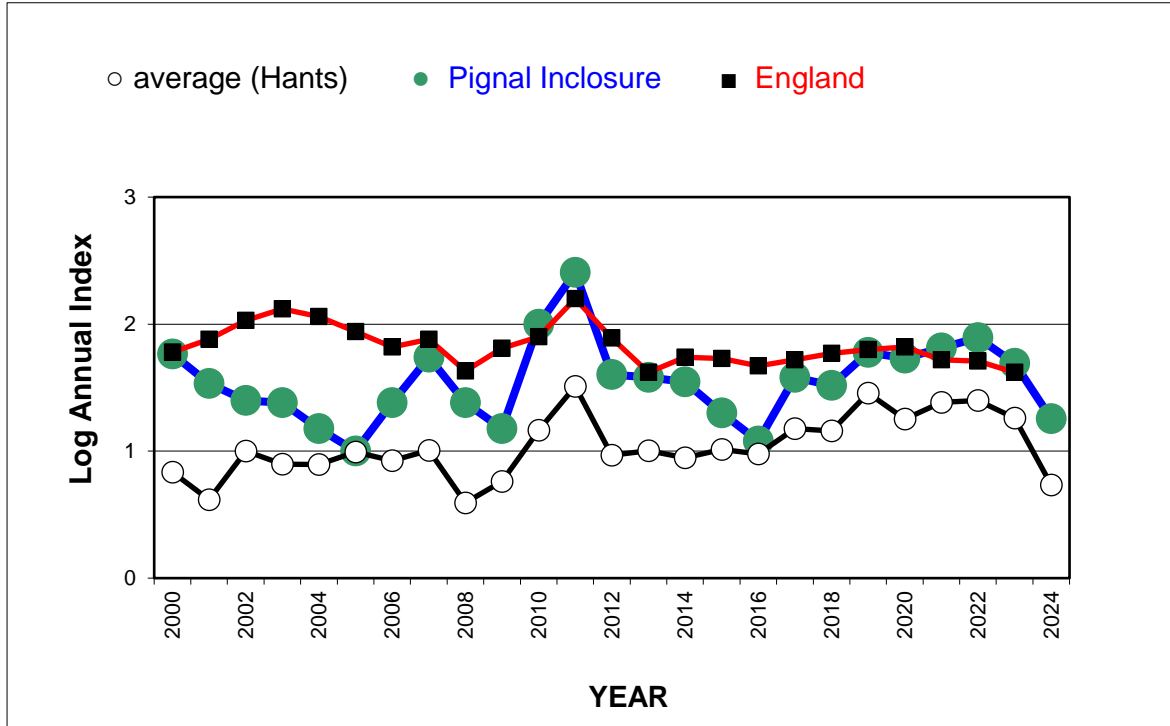

25 year butterfly species trends for Hampshire & Isle of Wight

Meadow Brown (*Maniola jurtina*)

25 year butterfly species trends for Hampshire & Isle of Wight

Orange Tip (*Anthocharis cardamines*)

25 year butterfly species trends for Hampshire & Isle of Wight

Painted Lady (*Vanessa cardui*)

25 year butterfly species trends for Hampshire & Isle of Wight

Peacock (*Aglais io*)

25 year butterfly species trends for Hampshire & Isle of Wight

Pearl-bordered Fritillary (*Boloria euphrosyne*)

25 year butterfly species trends for Hampshire & Isle of Wight

Purple Emperor (*Apatura iris*)

25 year butterfly species trends for Hampshire & Isle of Wight

Purple Hairstreak (*Favonius quercus*)

25 year butterfly species trends for Hampshire & Isle of Wight

Red Admiral (*Vanessa atalanta*)

25 year butterfly species trends for Hampshire & Isle of Wight

Ringlet (*Aphantopus hyperantus*)

25 year butterfly species trends for Hampshire & Isle of Wight

Silver-spotted Skipper (*Hesperia comma*)