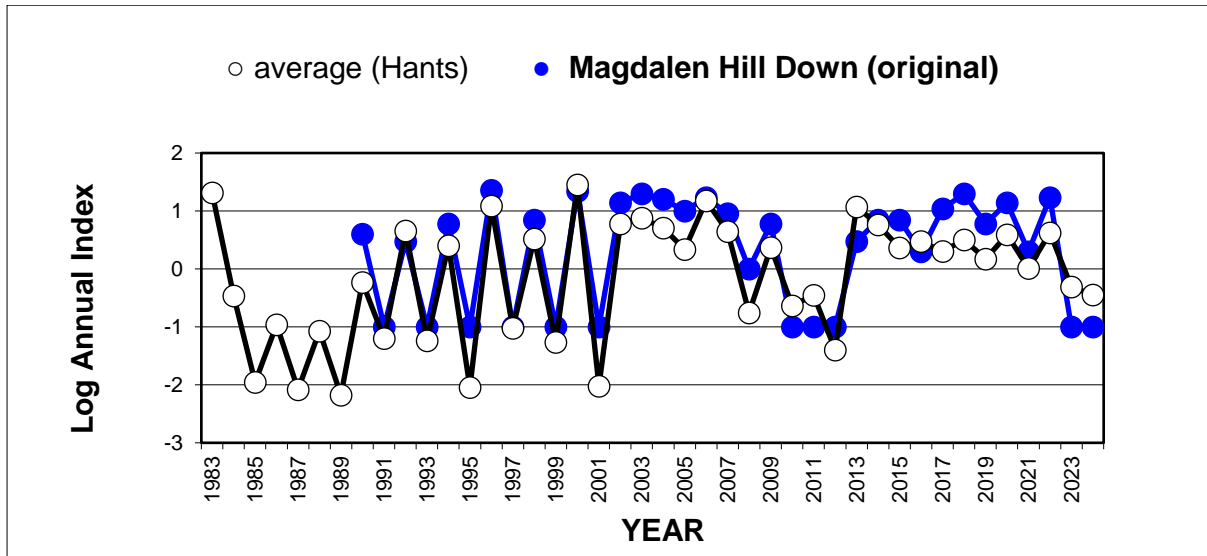

25 year butterfly species trends for Hampshire & Isle of Wight

Clouded Yellow (*Colias croceus*)