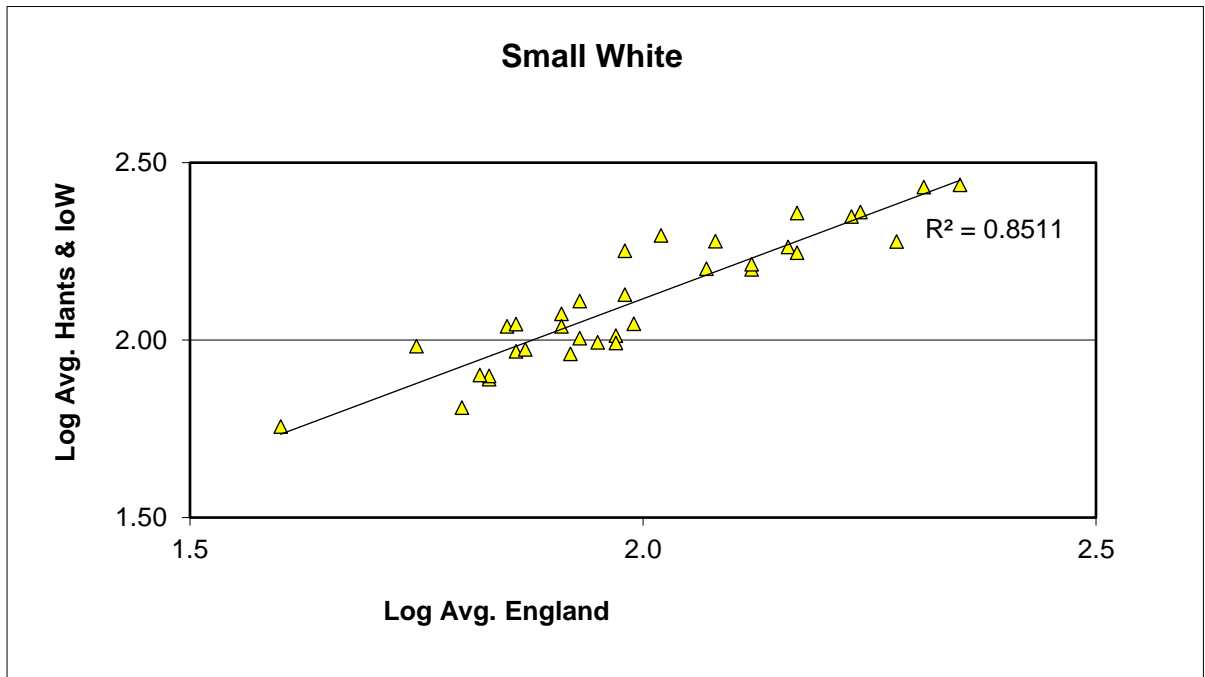

25 year butterfly species trends for Hampshire & Isle of Wight

Small Blue (*Cupido minimus*)

25 year butterfly species trends for Hampshire & Isle of Wight

Small Copper (*Lycaena phlaeas*)

25 year butterfly species trends for Hampshire & Isle of Wight

Small Heath (*Coenonympha pamphilus*)

25 year butterfly species trends for Hampshire & Isle of Wight

Small Pearl-bordered Fritillary (*Boloria selene*)

25 year butterfly species trends for Hampshire & Isle of Wight

Small Skipper (*Thymelicus sylvestris*) + Essex Skipper (*Thymelicus lineola*)

25 year butterfly species trends for Hampshire & Isle of Wight

Small Tortoiseshell (*Aglais urticae*)

25 year butterfly species trends for Hampshire & Isle of Wight

Small White (*Pieris rapae*)

25 year butterfly species trends for Hampshire & Isle of Wight

Speckled Wood (*Pararge aegeria*)

25 year butterfly species trends for Hampshire & Isle of Wight

Wall (*Lasiommata megera*)