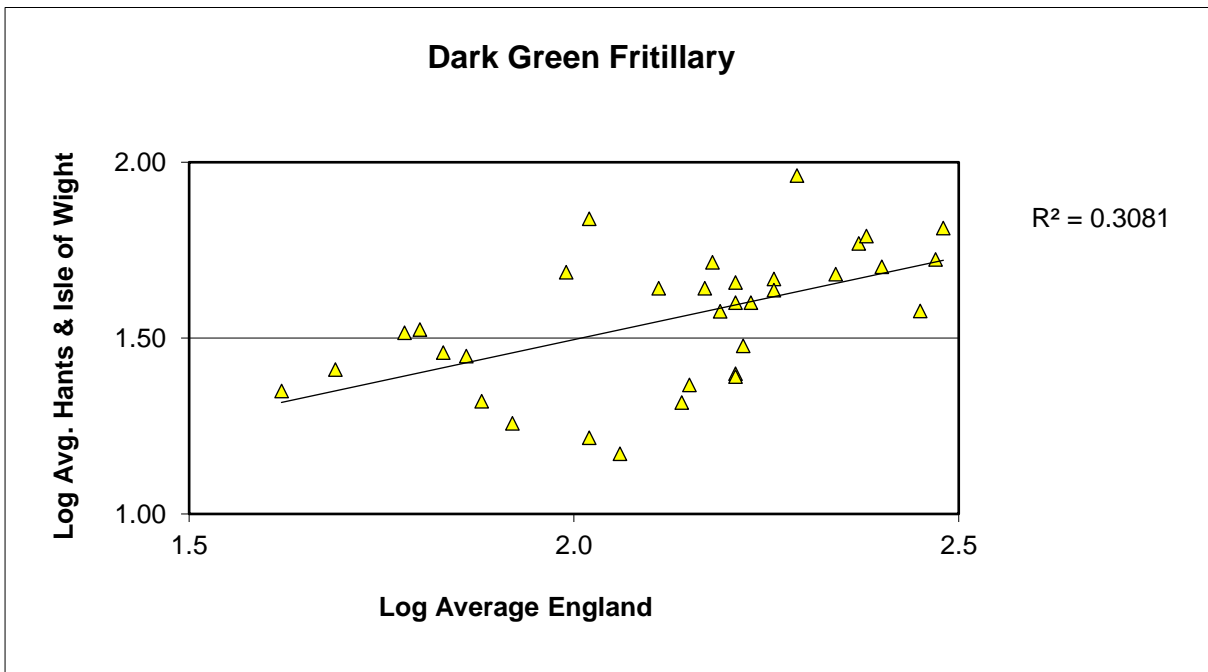

Brown Argus (*Aricia agestis*)

25 year butterfly species trends for Hampshire & Isle of Wight

Brown Hairstreak (*Thecla betulae*)

25 year butterfly species trends for Hampshire & Isle of Wight

Chalk Hill Blue (*Polyommatus coridon*)

25 year butterfly species trends for Hampshire & Isle of Wight

Clouded Yellow (*Colias croceus*)

25 year butterfly species trends for Hampshire & Isle of Wight

Comma (*Polygonia c-album*)

25 year butterfly species trends for Hampshire & Isle of Wight

Common Blue (*Polyommatus icarus*)

25 year butterfly species trends for Hampshire & Isle of Wight

Dark Green Fritillary (*Speyeria aglaja*)

25 year butterfly species trends for Hampshire & Isle of Wight

Dingy Skipper (*Erynnis tages*)