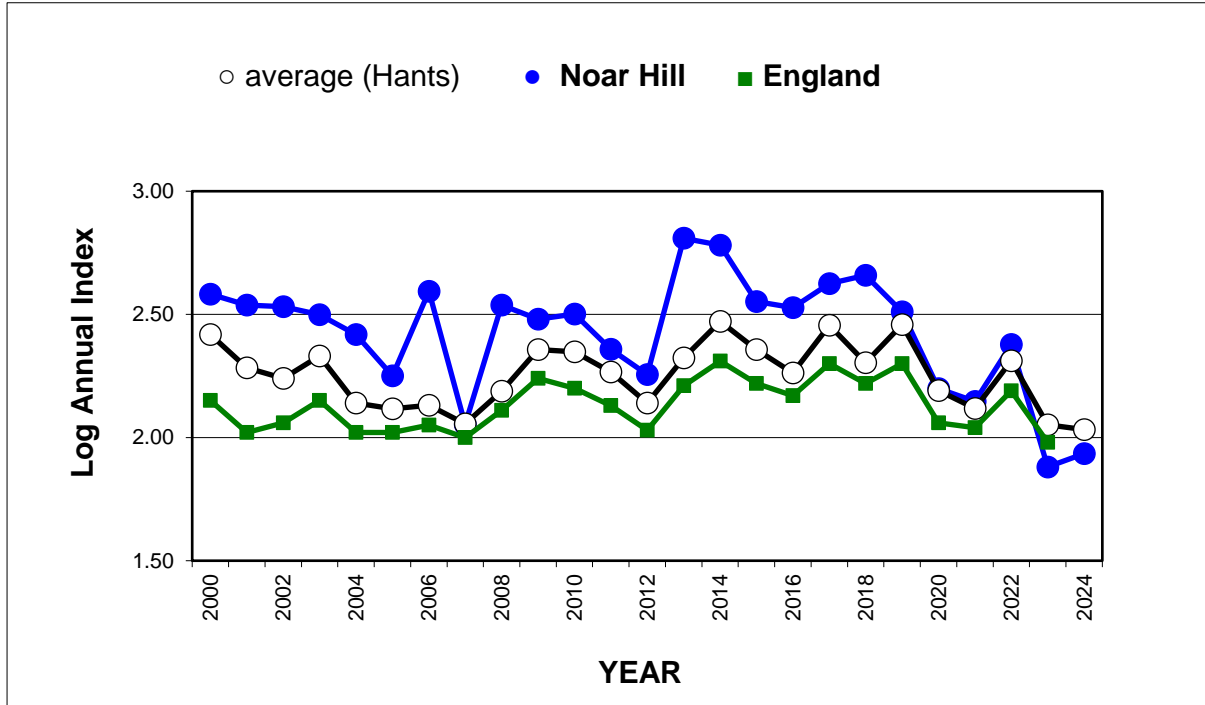

25 year butterfly species trends for Hampshire & Isle of Wight

Meadow Brown (*Maniola jurtina*)

25 year butterfly species trends for Hampshire & Isle of Wight

Orange Tip (*Anthocharis cardamines*)

25 year butterfly species trends for Hampshire & Isle of Wight

Painted Lady (*Vanessa cardui*)

25 year butterfly species trends for Hampshire & Isle of Wight

Peacock (*Aglais io*)

25 year butterfly species trends for Hampshire & Isle of Wight

Pearl-bordered Fritillary (*Boloria euphrosyne*)

25 year butterfly species trends for Hampshire & Isle of Wight

Purple Emperor (*Apatura iris*)

25 year butterfly species trends for Hampshire & Isle of Wight

Purple Hairstreak (*Favonius quercus*)

25 year butterfly species trends for Hampshire & Isle of Wight

Red Admiral (*Vanessa atalanta*)

25 year butterfly species trends for Hampshire & Isle of Wight

Ringlet (*Aphantopus hyperantus*)

25 year butterfly species trends for Hampshire & Isle of Wight

Silver-spotted Skipper (*Hesperia comma*)