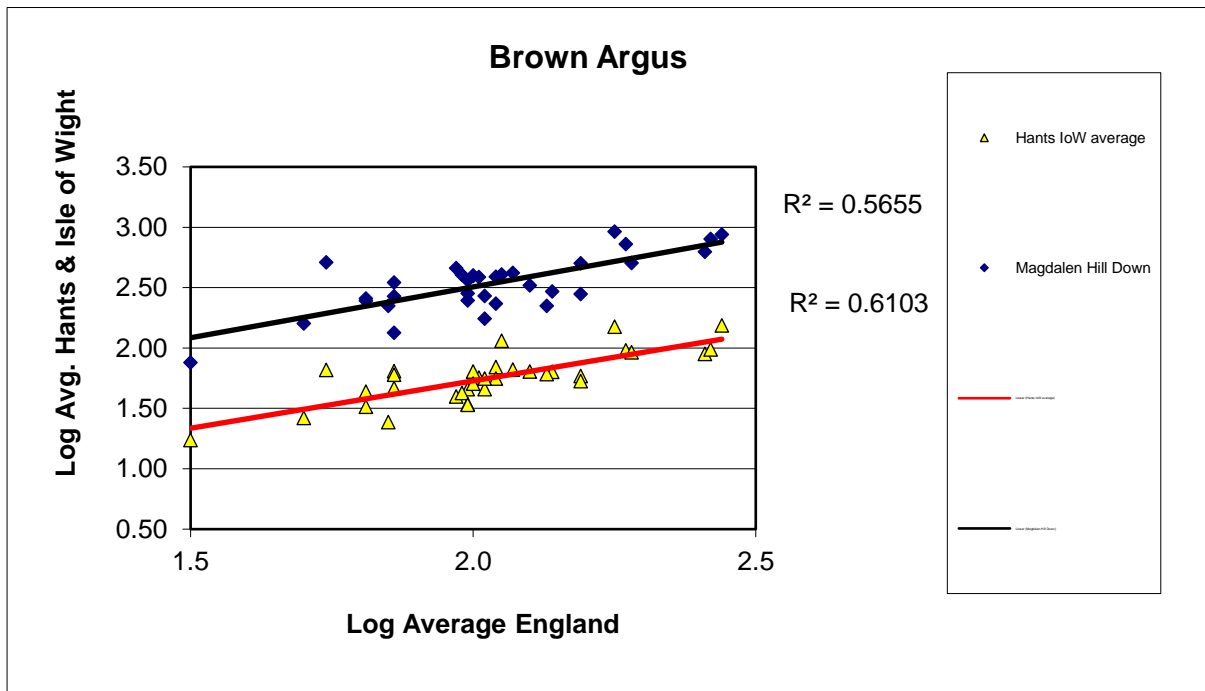

25 year butterfly species trends for Hampshire & Isle of Wight

Adonis Blue (*Polyommatus bellargus*)

25 year butterfly species trends for Hampshire & Isle of Wight

Brimstone (*Gonepteryx rhamni*)

25 year butterfly species trends for Hampshire & Isle of Wight

Brown Argus (*Aricia agestis*)

25 year butterfly species trends for Hampshire & Isle of Wight

Brown Hairstreak (*Thecla betulae*)

25 year butterfly species trends for Hampshire & Isle of Wight

Chalk Hill Blue (*Polyommatus coridon*)