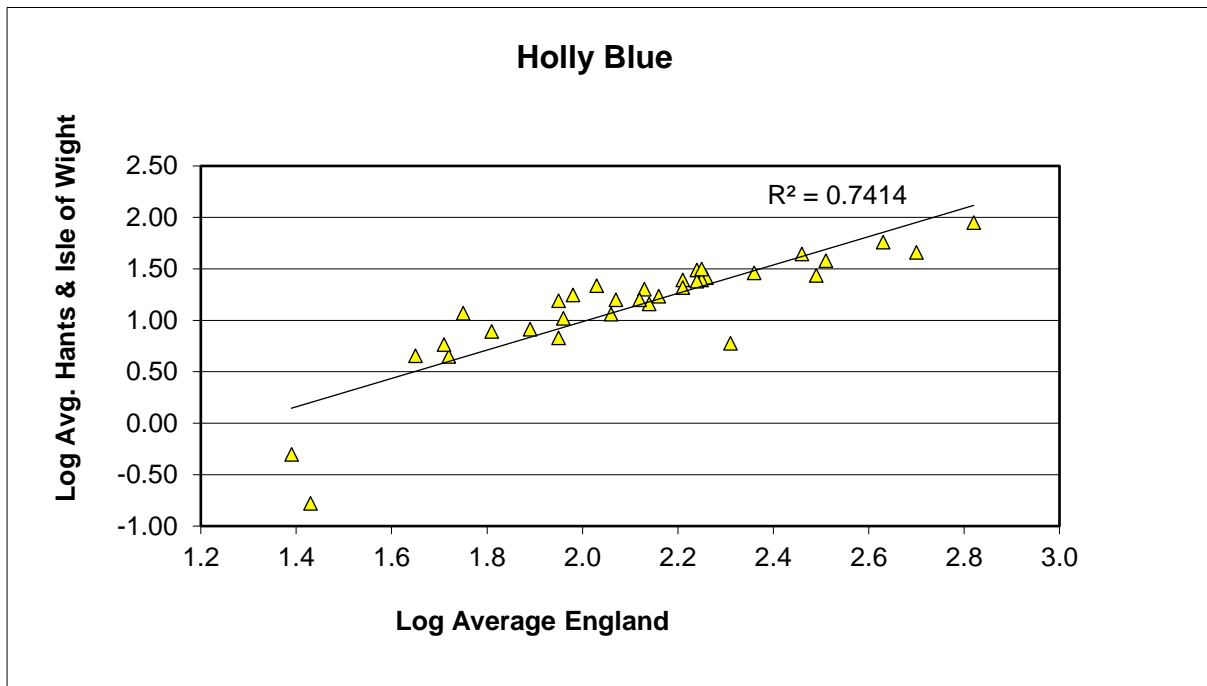

Glanville Fritillary (*Melitaea cinxia*)

25 year butterfly species trends for Hampshire & Isle of Wight

Grayling (*Hipparchia semele*)

25 year butterfly species trends for Hampshire & Isle of Wight

Green Hairstreak (*Callophrys rubi*)

25 year butterfly species trends for Hampshire & Isle of Wight

Green-veined White (*Pieris napi*)

25 year butterfly species trends for Hampshire & Isle of Wight

Grizzled Skipper (*Pyrgus malvae*)

25 year butterfly species trends for Hampshire & Isle of Wight

Holly Blue (*Celastrina argiolus*)

25 year butterfly species trends for Hampshire & Isle of Wight

Large Skipper (*Ochlodes sylvanus*)

25 year butterfly species trends for Hampshire & Isle of Wight

Large White (*Pieris brassicae*)

25 year butterfly species trends for Hampshire & Isle of Wight

Marbled White (*Melanargia galathea*)

25 year butterfly species trends for Hampshire & Isle of Wight

Marsh Fritillary (*Euphydryas aurinia*)