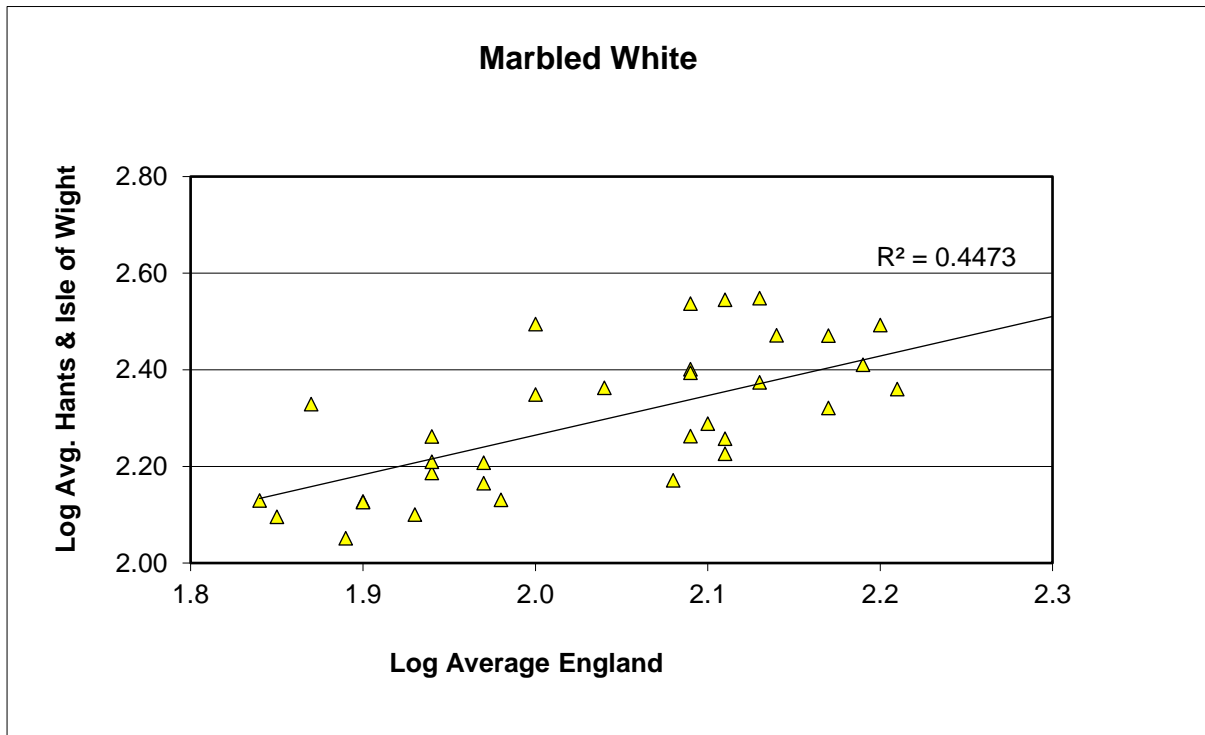

Glanville Fritillary (*Melitaea cinxia*)

25 year butterfly species trends for Hampshire & Isle of Wight

Grayling (*Hipparchia semele*)

25 year butterfly species trends for Hampshire & Isle of Wight

Green Hairstreak (*Callophrys rubi*)

25 year butterfly species trends for Hampshire & Isle of Wight

Green-veined White (*Pieris napi*)

25 year butterfly species trends for Hampshire & Isle of Wight

Grizzled Skipper (*Pyrgus malvae*)

25 year butterfly species trends for Hampshire & Isle of Wight

Holly Blue (*Celastrina argiolus*)

25 year butterfly species trends for Hampshire & Isle of Wight

Large Skipper (*Ochlodes sylvanus*)

25 year butterfly species trends for Hampshire & Isle of Wight

Large White (*Pieris brassicae*)

25 year butterfly species trends for Hampshire & Isle of Wight

Marbled White (*Melanargia galathea*)

25 year butterfly species trends for Hampshire & Isle of Wight

Marsh Fritillary (*Euphydryas aurinia*)