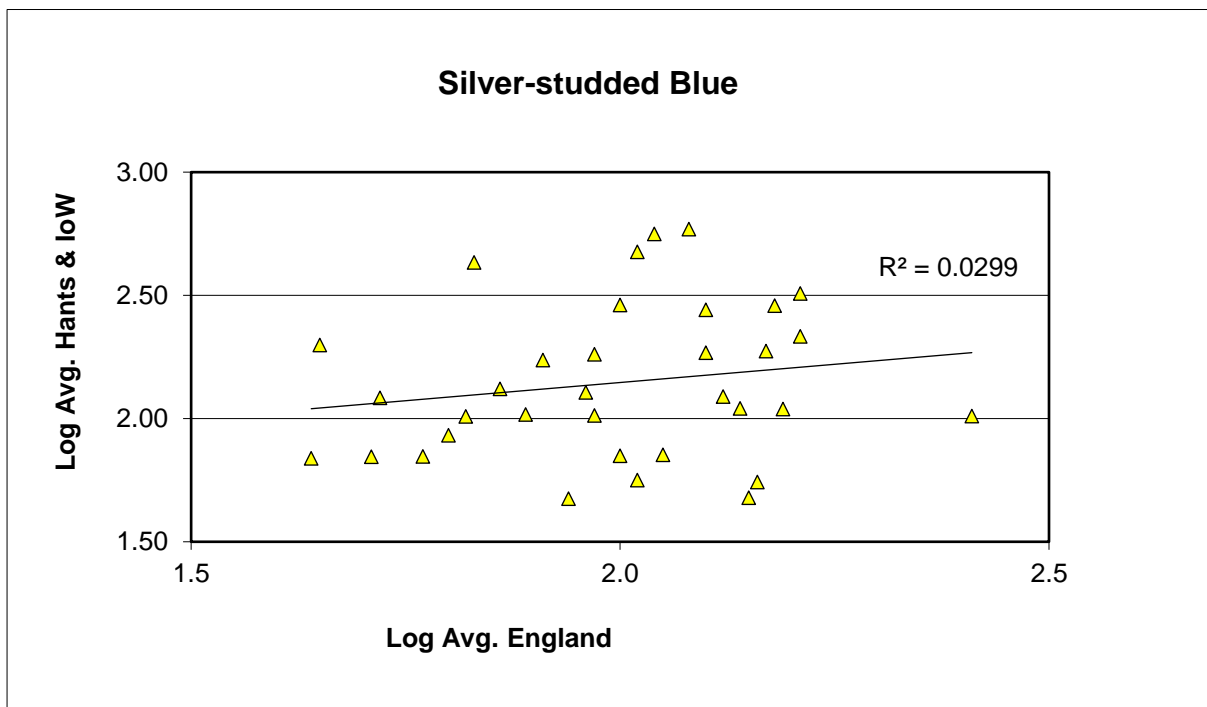

25 year butterfly species trends for Hampshire & Isle of Wight

Purple Emperor (*Apatura iris*)

25 year butterfly species trends for Hampshire & Isle of Wight

Purple Hairstreak (*Favonius quercus*)

25 year butterfly species trends for Hampshire & Isle of Wight

Red Admiral (*Vanessa atalanta*)

25 year butterfly species trends for Hampshire & Isle of Wight

Ringlet (*Aphantopus hyperantus*)

25 year butterfly species trends for Hampshire & Isle of Wight

Silver-spotted Skipper (*Hesperia comma*)

25 year butterfly species trends for Hampshire & Isle of Wight

Silver-studded Blue (*Plebejus argus*)

25 year butterfly species trends for Hampshire & Isle of Wight

Silver-washed Fritillary (*Argynnis paphia*)

25 year butterfly species trends for Hampshire & Isle of Wight

Small Blue (*Cupido minimus*)

25 year butterfly species trends for Hampshire & Isle of Wight

Small Copper (*Lycaena phlaeas*)

25 year butterfly species trends for Hampshire & Isle of Wight