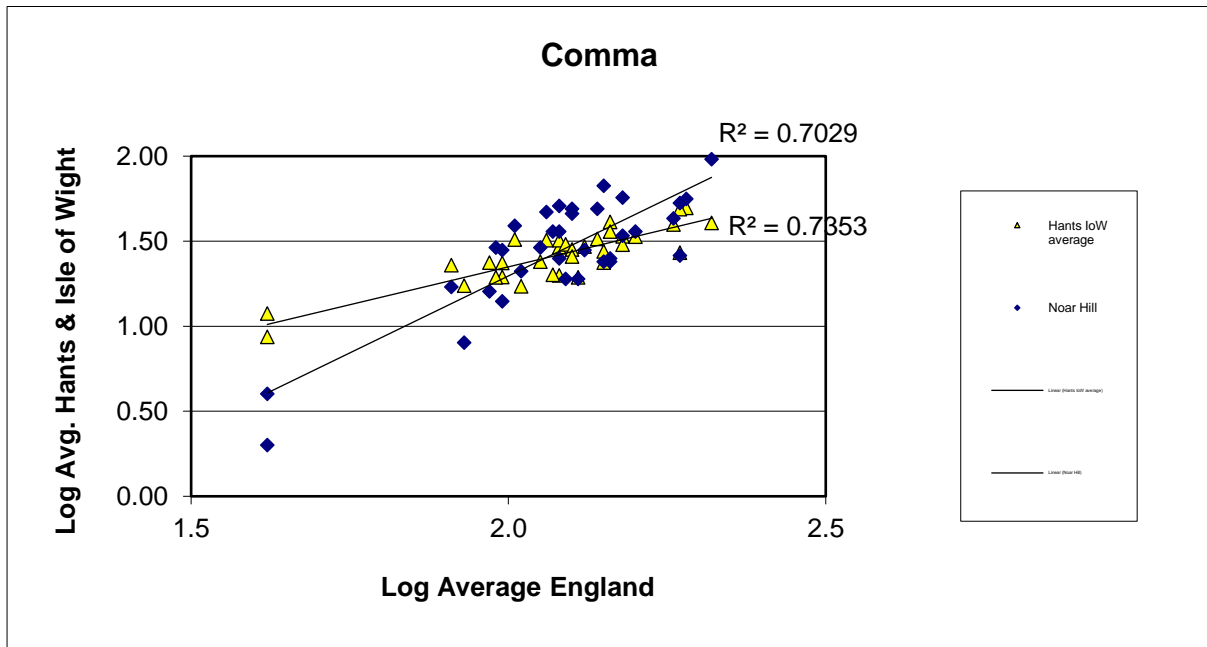

Brown Argus (*Aricia agestis*)

25 year butterfly species trends for Hampshire & Isle of Wight

Brown Hairstreak (*Thecla betulae*)

25 year butterfly species trends for Hampshire & Isle of Wight

Chalk Hill Blue (*Polyommatus coridon*)

25 year butterfly species trends for Hampshire & Isle of Wight

Clouded Yellow (*Colias croceus*)

25 year butterfly species trends for Hampshire & Isle of Wight

Comma (*Polygonia c-album*)

25 year butterfly species trends for Hampshire & Isle of Wight

Common Blue (*Polyommatus icarus*)

25 year butterfly species trends for Hampshire & Isle of Wight

Dark Green Fritillary (*Speyeria aglaja*)

25 year butterfly species trends for Hampshire & Isle of Wight

Dingy Skipper (*Erynnis tages*)