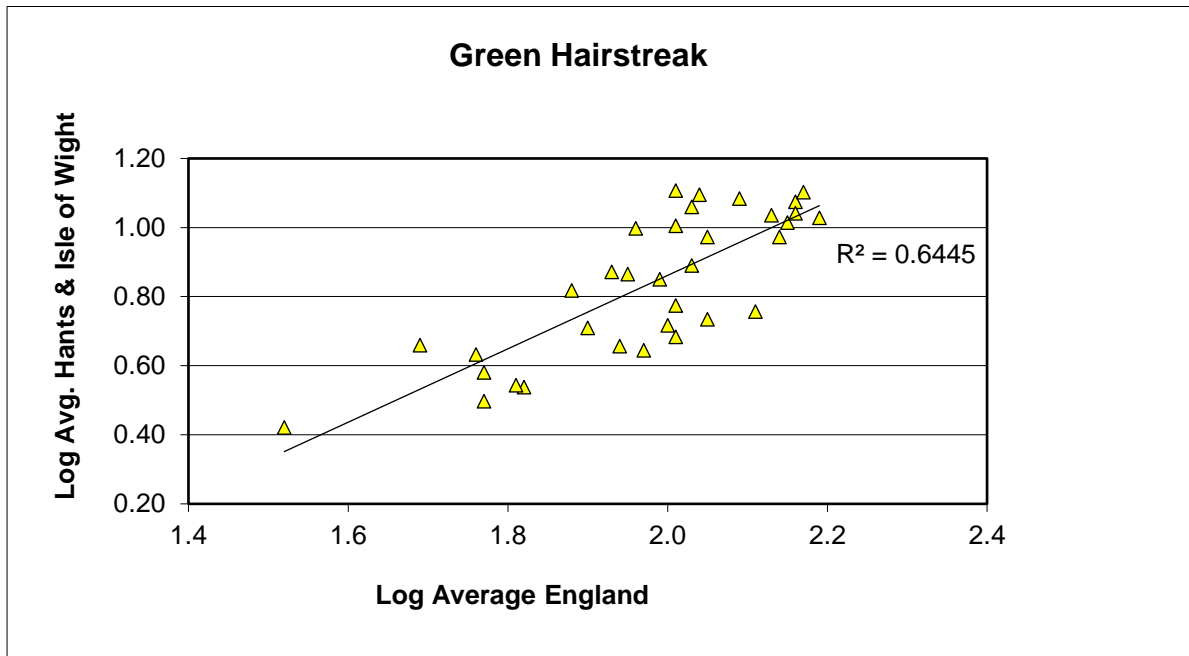

Glanville Fritillary (*Melitaea cinxia*)

25 year butterfly species trends for Hampshire & Isle of Wight

Grayling (*Hipparchia semele*)

25 year butterfly species trends for Hampshire & Isle of Wight

Green Hairstreak (*Callophrys rubi*)

25 year butterfly species trends for Hampshire & Isle of Wight

Green-veined White (*Pieris napi*)

25 year butterfly species trends for Hampshire & Isle of Wight

Grizzled Skipper (*Pyrgus malvae*)

25 year butterfly species trends for Hampshire & Isle of Wight

Holly Blue (*Celastrina argiolus*)

25 year butterfly species trends for Hampshire & Isle of Wight

Large Skipper (*Ochlodes sylvanus*)

25 year butterfly species trends for Hampshire & Isle of Wight

Large White (*Pieris brassicae*)