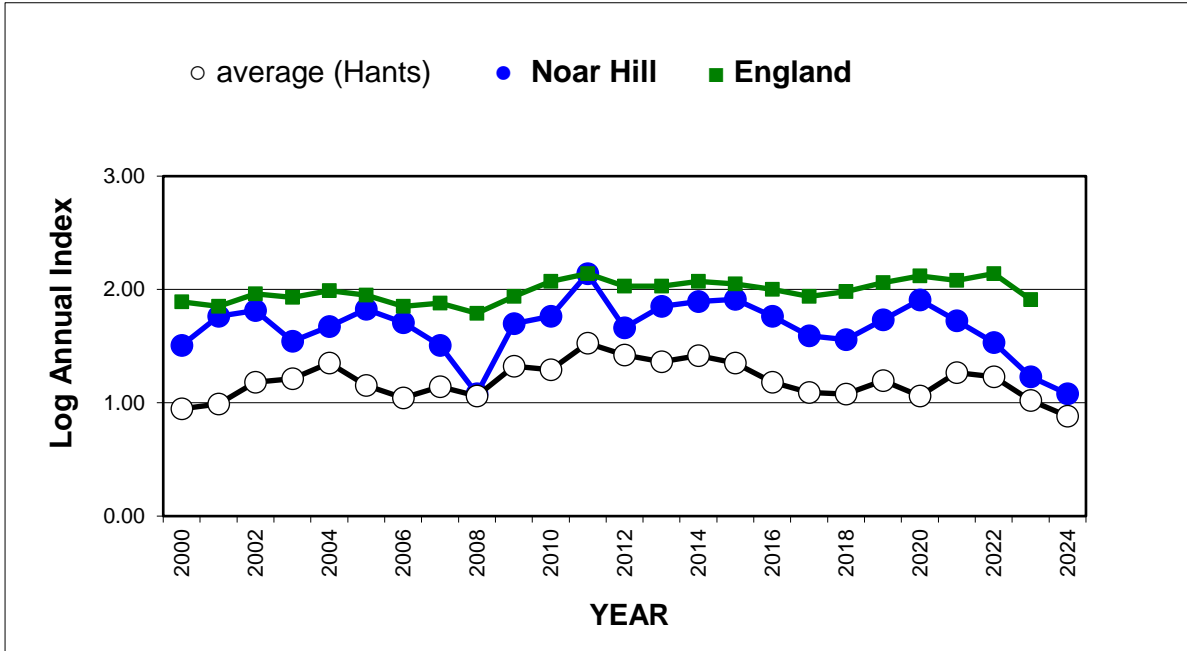

25 year butterfly species trends for Hampshire & Isle of Wight

Clouded Yellow (*Colias croceus*)

25 year butterfly species trends for Hampshire & Isle of Wight

Comma (*Polygonia c-album*)

25 year butterfly species trends for Hampshire & Isle of Wight

Common Blue (*Polyommatus icarus*)

25 year butterfly species trends for Hampshire & Isle of Wight

Dark Green Fritillary (*Speyeria aglaja*)

25 year butterfly species trends for Hampshire & Isle of Wight

Dingy Skipper (*Erynnis tages*)

25 year butterfly species trends for Hampshire & Isle of Wight

Duke of Burgundy (*Hamearis lucina*)

25 year butterfly species trends for Hampshire & Isle of Wight

Gatekeeper (*Pyronia tithonus*)

25 year butterfly species trends for Hampshire & Isle of Wight