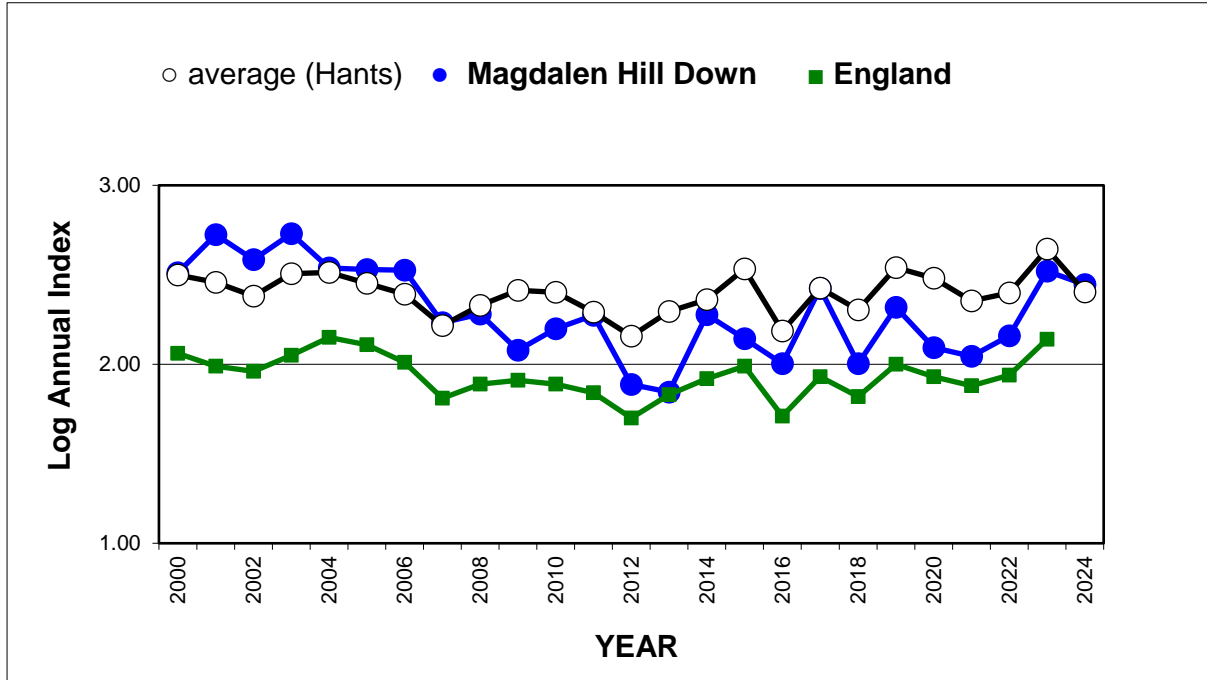

Common Blue (*Polyommatus icarus*)

25 year butterfly species trends for Hampshire & Isle of Wight

Dark Green Fritillary (*Speyeria aglaja*)

25 year butterfly species trends for Hampshire & Isle of Wight

Dingy Skipper (*Erynnis tages*)

25 year butterfly species trends for Hampshire & Isle of Wight

Duke of Burgundy (*Hamearis lucina*)

25 year butterfly species trends for Hampshire & Isle of Wight

Gatekeeper (*Pyronia tithonus*)

25 year butterfly species trends for Hampshire & Isle of Wight

Glanville Fritillary (*Melitaea cinxia*)

25 year butterfly species trends for Hampshire & Isle of Wight

Grayling (*Hipparchia semele*)

25 year butterfly species trends for Hampshire & Isle of Wight

Green Hairstreak (*Callophrys rubi*)

25 year butterfly species trends for Hampshire & Isle of Wight

Green-veined White (*Pieris napi*)

25 year butterfly species trends for Hampshire & Isle of Wight

Grizzled Skipper (*Pyrgus malvae*)

25 year butterfly species trends for Hampshire & Isle of Wight