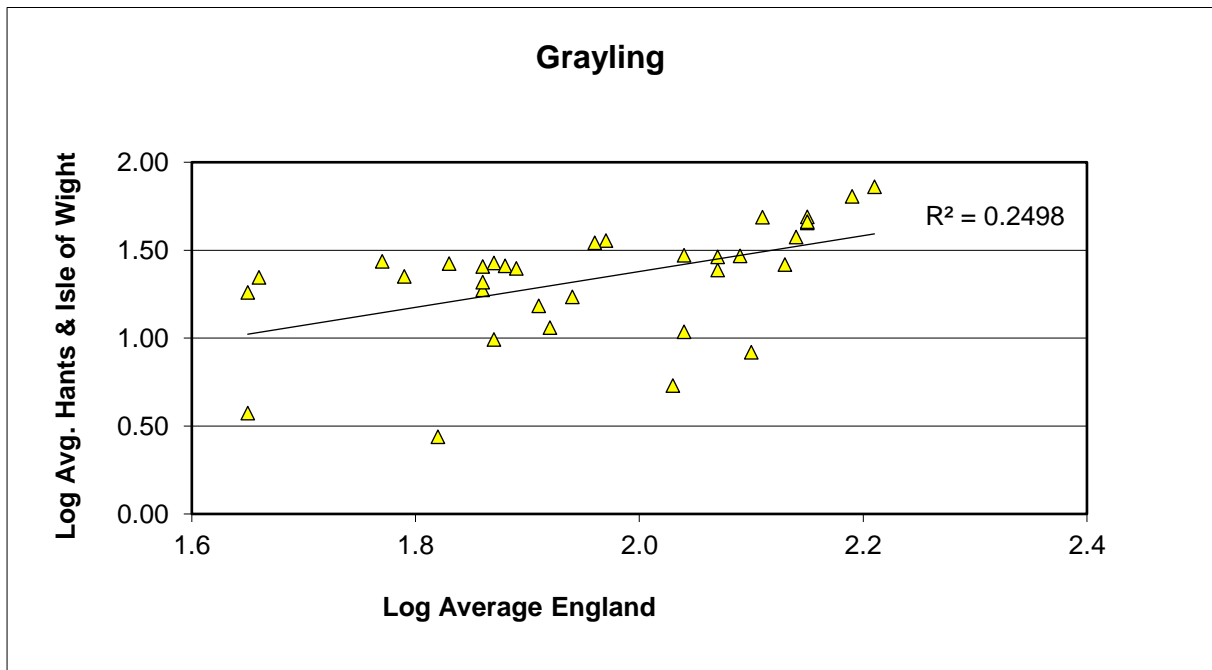

Common Blue (*Polyommatus icarus*)

25 year butterfly species trends for Hampshire & Isle of Wight

Dark Green Fritillary (*Speyeria aglaja*)

25 year butterfly species trends for Hampshire & Isle of Wight

Dingy Skipper (*Erynnis tages*)

25 year butterfly species trends for Hampshire & Isle of Wight

Duke of Burgundy (*Hamearis lucina*)

25 year butterfly species trends for Hampshire & Isle of Wight

Gatekeeper (*Pyronia tithonus*)

25 year butterfly species trends for Hampshire & Isle of Wight

Glanville Fritillary (*Melitaea cinxia*)

25 year butterfly species trends for Hampshire & Isle of Wight

Grayling (*Hipparchia semele*)

25 year butterfly species trends for Hampshire & Isle of Wight

Green Hairstreak (*Callophrys rubi*)

25 year butterfly species trends for Hampshire & Isle of Wight

Green-veined White (*Pieris napi*)

25 year butterfly species trends for Hampshire & Isle of Wight

Grizzled Skipper (*Pyrgus malvae*)

25 year butterfly species trends for Hampshire & Isle of Wight