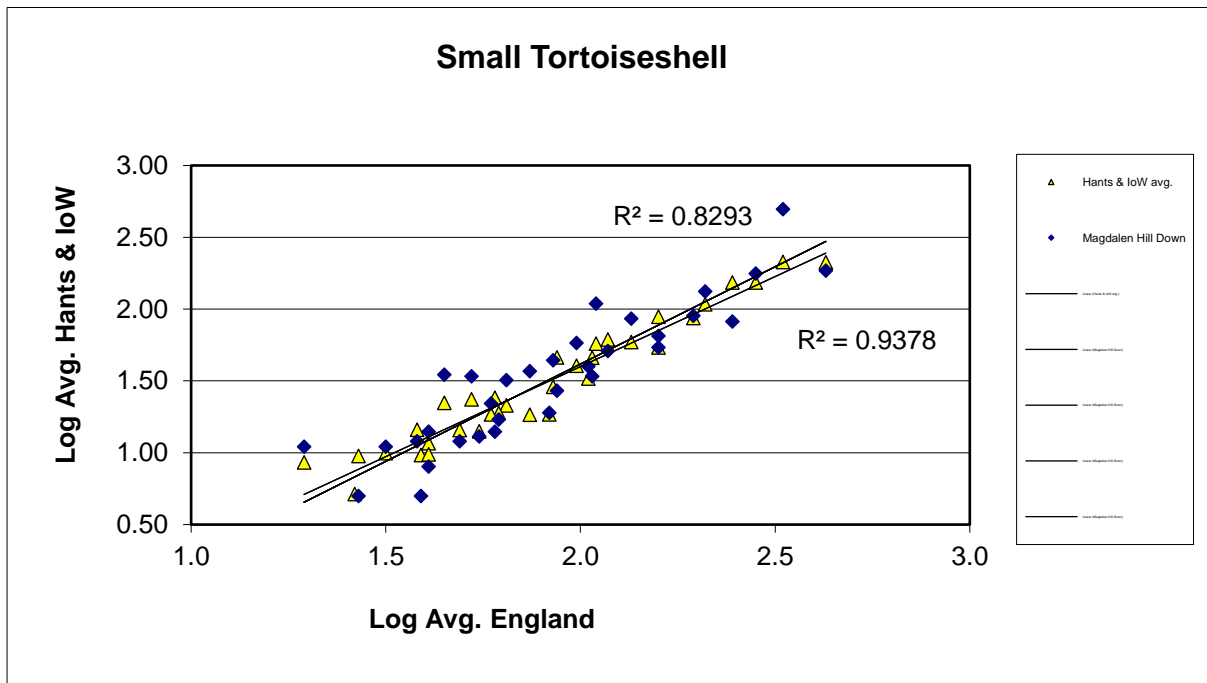

25 year butterfly species trends for Hampshire & Isle of Wight

Small Blue (*Cupido minimus*)

25 year butterfly species trends for Hampshire & Isle of Wight

Small Copper (*Lycaena phlaeas*)

25 year butterfly species trends for Hampshire & Isle of Wight

Small Heath (*Coenonympha pamphilus*)

25 year butterfly species trends for Hampshire & Isle of Wight

Small Pearl-bordered Fritillary (*Boloria selene*)

25 year butterfly species trends for Hampshire & Isle of Wight

Small Skipper (*Thymelicus sylvestris*) + Essex Skipper (*Thymelicus lineola*)

25 year butterfly species trends for Hampshire & Isle of Wight

Small Tortoiseshell (*Aglais urticae*)

25 year butterfly species trends for Hampshire & Isle of Wight

Small White (*Pieris rapae*)

25 year butterfly species trends for Hampshire & Isle of Wight

Speckled Wood (*Pararge aegeria*)

25 year butterfly species trends for Hampshire & Isle of Wight

Wall (*Lasiommata megera*)