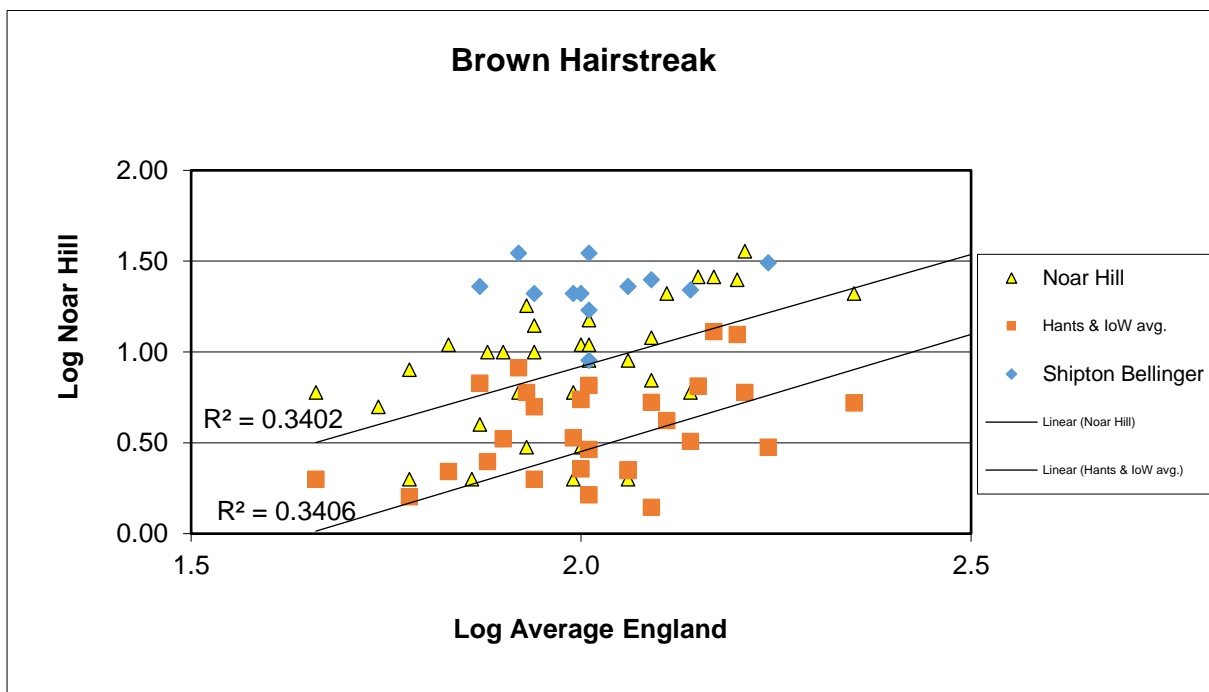

25 year butterfly species trends for Hampshire & Isle of Wight

Adonis Blue (*Polyommatus bellargus*)

25 year butterfly species trends for Hampshire & Isle of Wight

Brimstone (*Gonepteryx rhamni*)

25 year butterfly species trends for Hampshire & Isle of Wight

Brown Argus (*Aricia agestis*)

25 year butterfly species trends for Hampshire & Isle of Wight

Brown Hairstreak (*Thecla betulae*)

25 year butterfly species trends for Hampshire & Isle of Wight

Chalk Hill Blue (*Polyommatus coridon*)