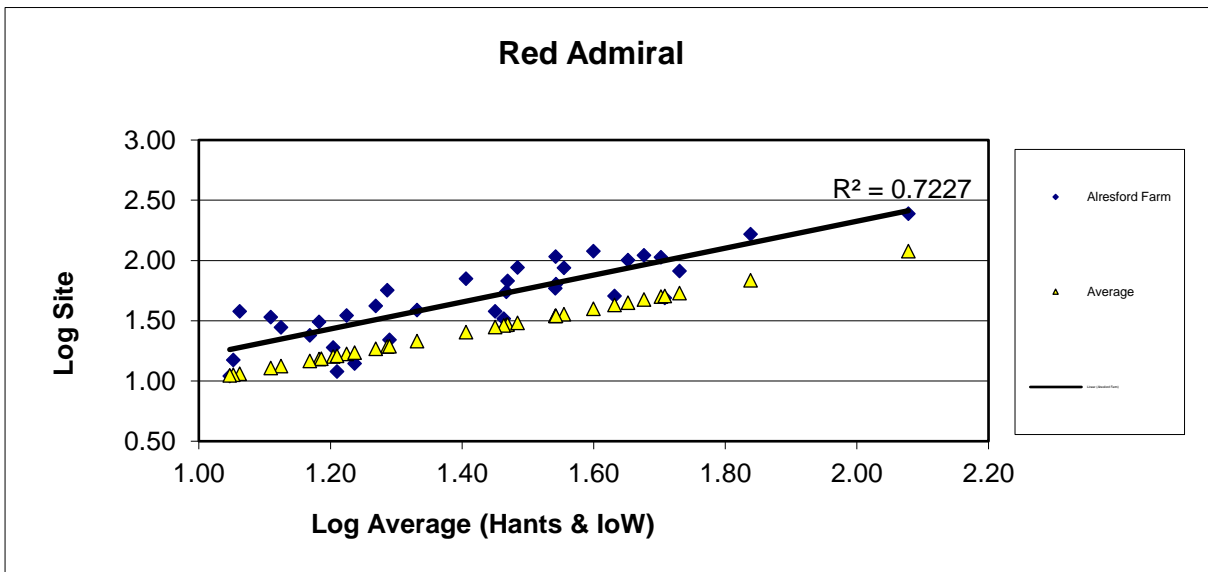

Painted Lady (*Vanessa cardui*)

25 year butterfly species trends for Hampshire & Isle of Wight

Peacock (*Aglais io*)

25 year butterfly species trends for Hampshire & Isle of Wight

Pearl-bordered Fritillary (*Boloria euphrosyne*)

25 year butterfly species trends for Hampshire & Isle of Wight

Purple Emperor (*Apatura iris*)

25 year butterfly species trends for Hampshire & Isle of Wight

Purple Hairstreak (*Favonius quercus*)

25 year butterfly species trends for Hampshire & Isle of Wight

Red Admiral (*Vanessa atalanta*)

25 year butterfly species trends for Hampshire & Isle of Wight

Ringlet (*Aphantopus hyperantus*)

25 year butterfly species trends for Hampshire & Isle of Wight

Silver-spotted Skipper (*Hesperia comma*)