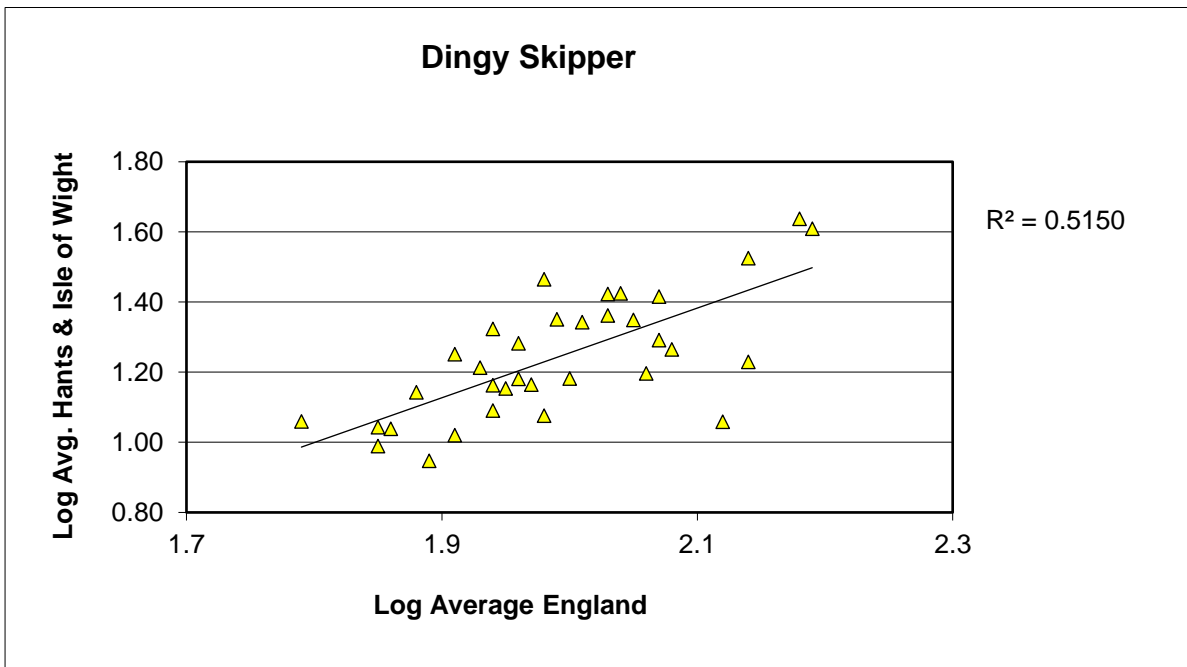

Common Blue (*Polyommatus icarus*)

25 year butterfly species trends for Hampshire & Isle of Wight

Dark Green Fritillary (*Speyeria aglaja*)

25 year butterfly species trends for Hampshire & Isle of Wight

Dingy Skipper (*Erynnis tages*)

25 year butterfly species trends for Hampshire & Isle of Wight

Duke of Burgundy (*Hamearis lucina*)

25 year butterfly species trends for Hampshire & Isle of Wight

Gatekeeper (*Pyronia tithonus*)

25 year butterfly species trends for Hampshire & Isle of Wight