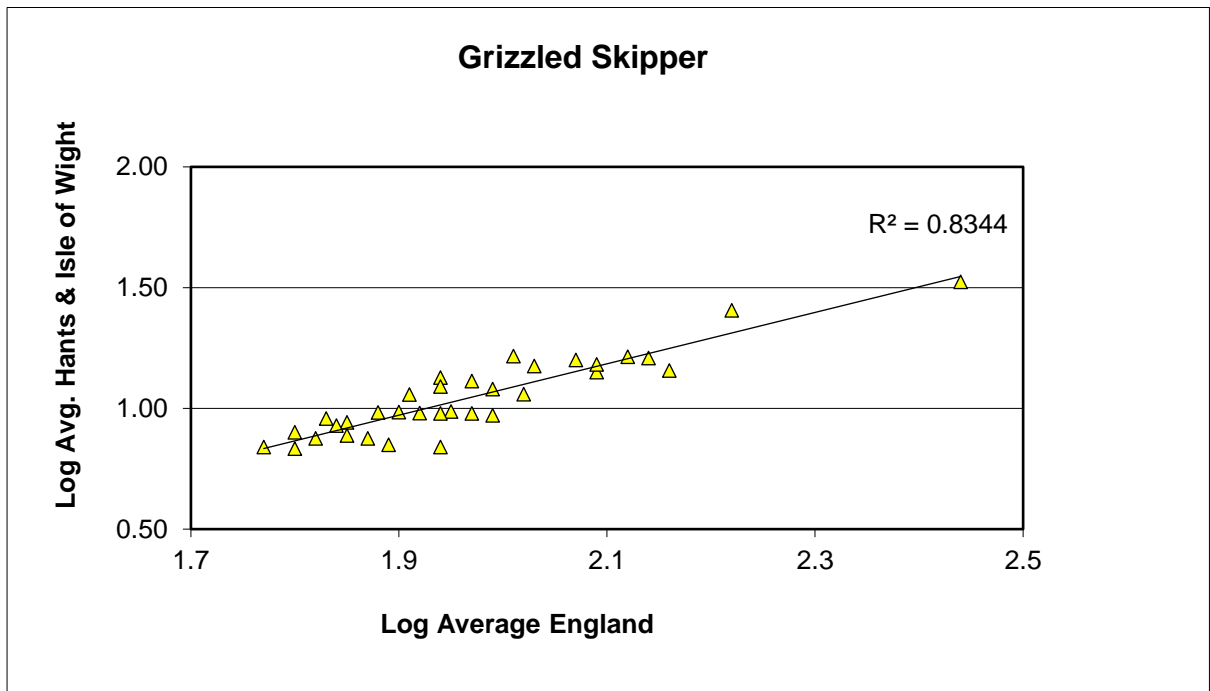

Glanville Fritillary (*Melitaea cinxia*)

25 year butterfly species trends for Hampshire & Isle of Wight

Grayling (*Hipparchia semele*)

25 year butterfly species trends for Hampshire & Isle of Wight

Green Hairstreak (*Callophrys rubi*)

25 year butterfly species trends for Hampshire & Isle of Wight

Green-veined White (*Pieris napi*)

25 year butterfly species trends for Hampshire & Isle of Wight

Grizzled Skipper (*Pyrgus malvae*)

25 year butterfly species trends for Hampshire & Isle of Wight

Holly Blue (*Celastrina argiolus*)

25 year butterfly species trends for Hampshire & Isle of Wight

Large Skipper (*Ochlodes sylvanus*)

25 year butterfly species trends for Hampshire & Isle of Wight

Large White (*Pieris brassicae*)