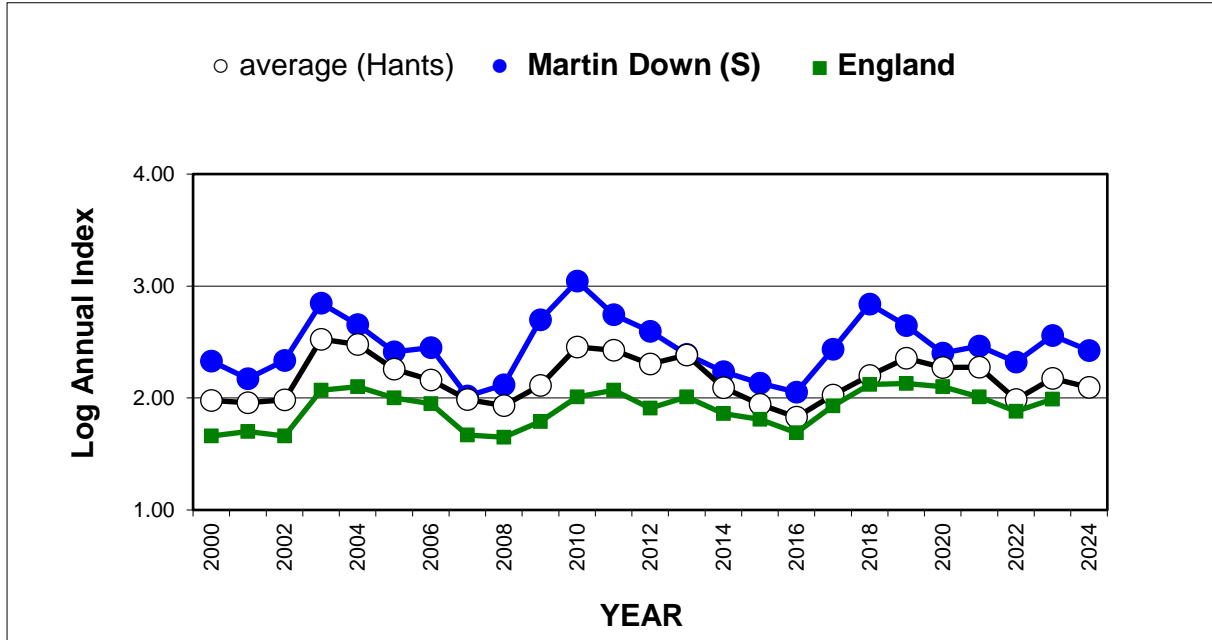

Red Admiral (*Vanessa atalanta*)

25 year butterfly species trends for Hampshire & Isle of Wight

Ringlet (*Aphantopus hyperantus*)

25 year butterfly species trends for Hampshire & Isle of Wight

Silver-spotted Skipper (*Hesperia comma*)

25 year butterfly species trends for Hampshire & Isle of Wight

Silver-studded Blue (*Plebejus argus*)

25 year butterfly species trends for Hampshire & Isle of Wight

Silver-washed Fritillary (*Argynnis paphia*)

25 year butterfly species trends for Hampshire & Isle of Wight

Small Blue (*Cupido minimus*)

25 year butterfly species trends for Hampshire & Isle of Wight

Small Copper (*Lycaena phlaeas*)

25 year butterfly species trends for Hampshire & Isle of Wight

Small Heath (*Coenonympha pamphilus*)

25 year butterfly species trends for Hampshire & Isle of Wight

Small Pearl-bordered Fritillary (*Boloria selene*)

25 year butterfly species trends for Hampshire & Isle of Wight