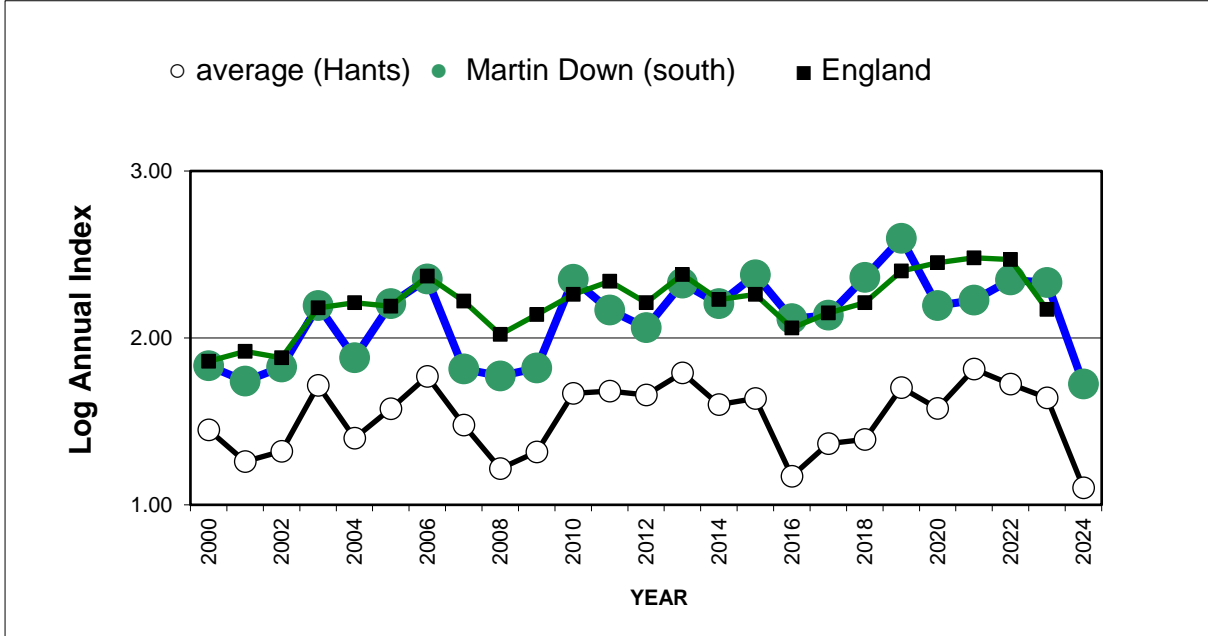

Brown Argus (*Aricia agestis*)

25 year butterfly species trends for Hampshire & Isle of Wight

Brown Hairstreak (*Thecla betulae*)

25 year butterfly species trends for Hampshire & Isle of Wight

Chalk Hill Blue (*Polyommatus coridon*)

25 year butterfly species trends for Hampshire & Isle of Wight

Clouded Yellow (*Colias croceus*)

25 year butterfly species trends for Hampshire & Isle of Wight

Comma (*Polygonia c-album*)

25 year butterfly species trends for Hampshire & Isle of Wight

Common Blue (*Polyommatus icarus*)

25 year butterfly species trends for Hampshire & Isle of Wight

Dark Green Fritillary (*Speyeria aglaja*)

25 year butterfly species trends for Hampshire & Isle of Wight

Dingy Skipper (*Erynnis tages*)