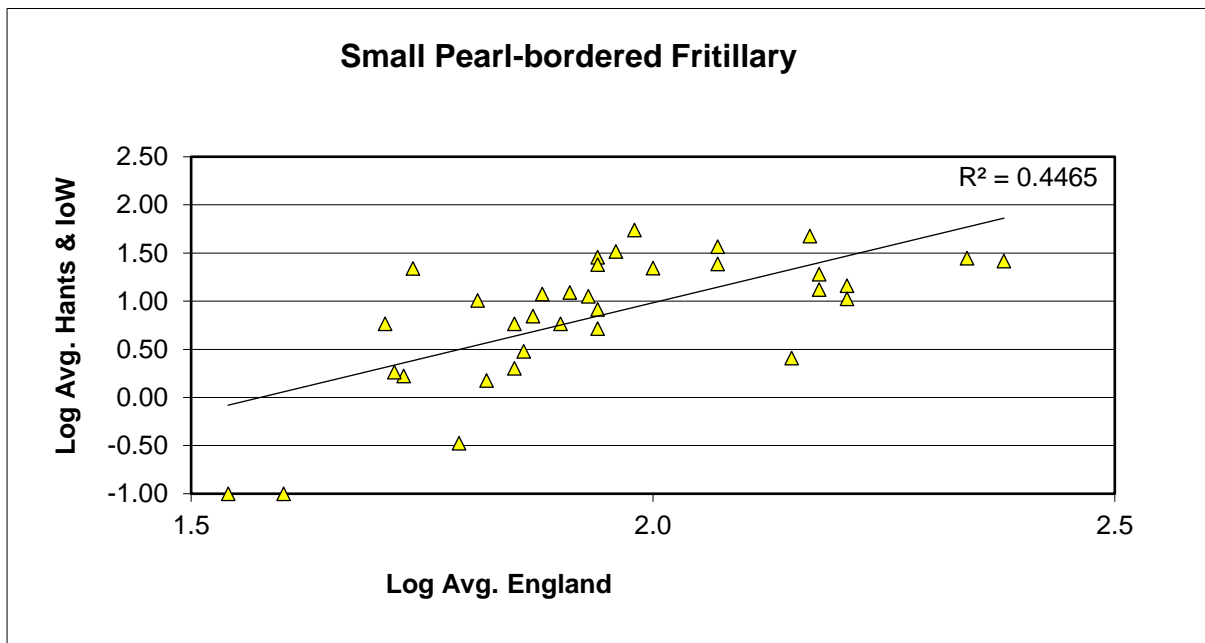

Red Admiral (*Vanessa atalanta*)

25 year butterfly species trends for Hampshire & Isle of Wight

Ringlet (*Aphantopus hyperantus*)

25 year butterfly species trends for Hampshire & Isle of Wight

Silver-spotted Skipper (*Hesperia comma*)

25 year butterfly species trends for Hampshire & Isle of Wight

Silver-studded Blue (*Plebejus argus*)

25 year butterfly species trends for Hampshire & Isle of Wight

Silver-washed Fritillary (*Argynnis paphia*)

25 year butterfly species trends for Hampshire & Isle of Wight

Small Blue (*Cupido minimus*)

25 year butterfly species trends for Hampshire & Isle of Wight

Small Copper (*Lycaena phlaeas*)

25 year butterfly species trends for Hampshire & Isle of Wight

Small Heath (*Coenonympha pamphilus*)

25 year butterfly species trends for Hampshire & Isle of Wight

Small Pearl-bordered Fritillary (*Boloria selene*)

25 year butterfly species trends for Hampshire & Isle of Wight