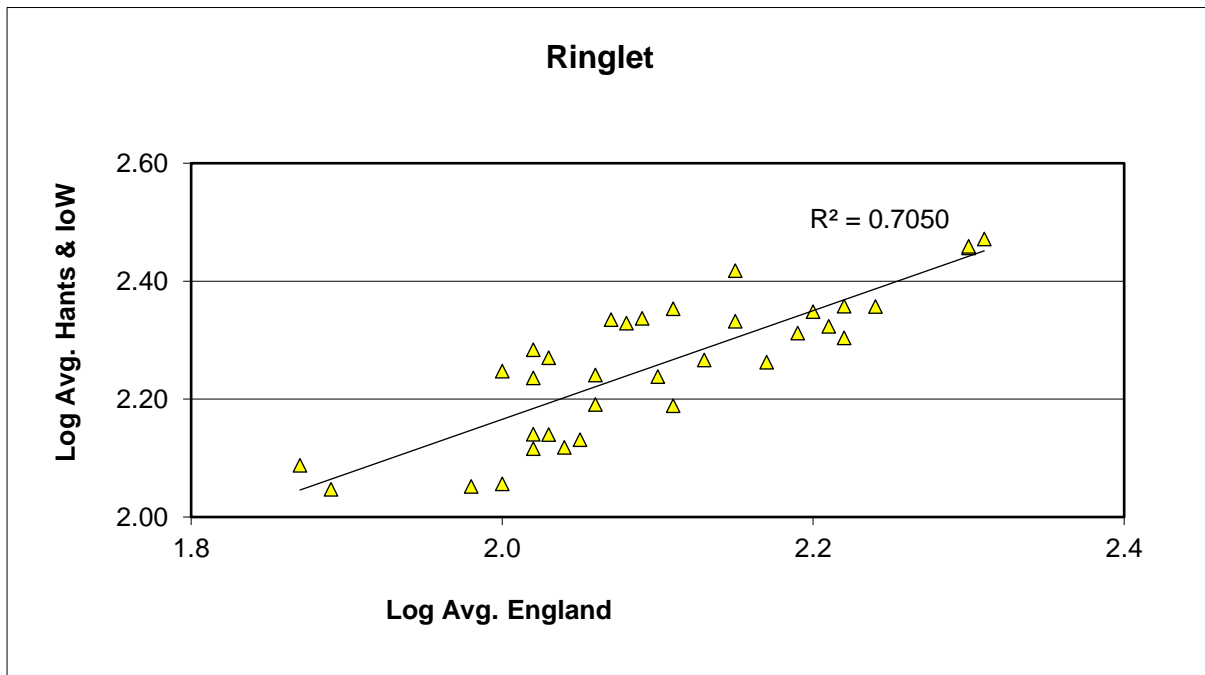

Painted Lady (*Vanessa cardui*)

25 year butterfly species trends for Hampshire & Isle of Wight

Peacock (*Aglais io*)

25 year butterfly species trends for Hampshire & Isle of Wight

Pearl-bordered Fritillary (*Boloria euphrosyne*)

25 year butterfly species trends for Hampshire & Isle of Wight

Purple Emperor (*Apatura iris*)

25 year butterfly species trends for Hampshire & Isle of Wight

Purple Hairstreak (*Favonius quercus*)

25 year butterfly species trends for Hampshire & Isle of Wight

Red Admiral (*Vanessa atalanta*)

25 year butterfly species trends for Hampshire & Isle of Wight

Ringlet (*Aphantopus hyperantus*)

25 year butterfly species trends for Hampshire & Isle of Wight

Silver-spotted Skipper (*Hesperia comma*)