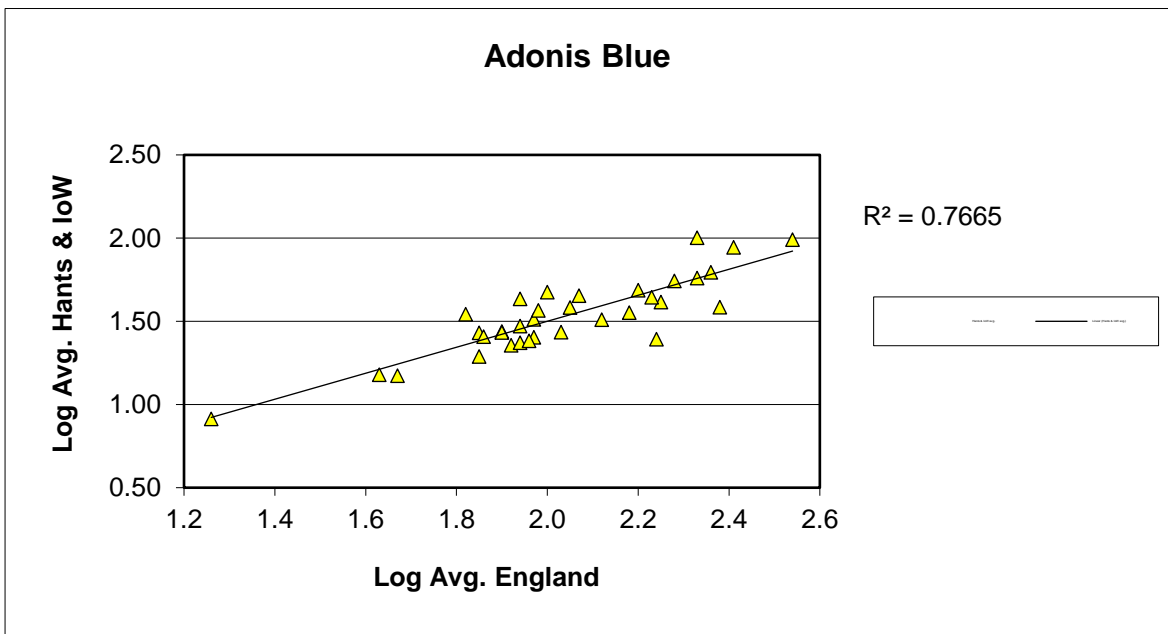

25 year butterfly species trends for Hampshire & Isle of Wight

Adonis Blue (*Polyommatus bellargus*)

25 year butterfly species trends for Hampshire & Isle of Wight

Brimstone (*Gonepteryx rhamni*)

25 year butterfly species trends for Hampshire & Isle of Wight

Brown Argus (*Aricia agestis*)

25 year butterfly species trends for Hampshire & Isle of Wight

Brown Hairstreak (*Thecla betulae*)

25 year butterfly species trends for Hampshire & Isle of Wight

Chalk Hill Blue (*Polyommatus coridon*)