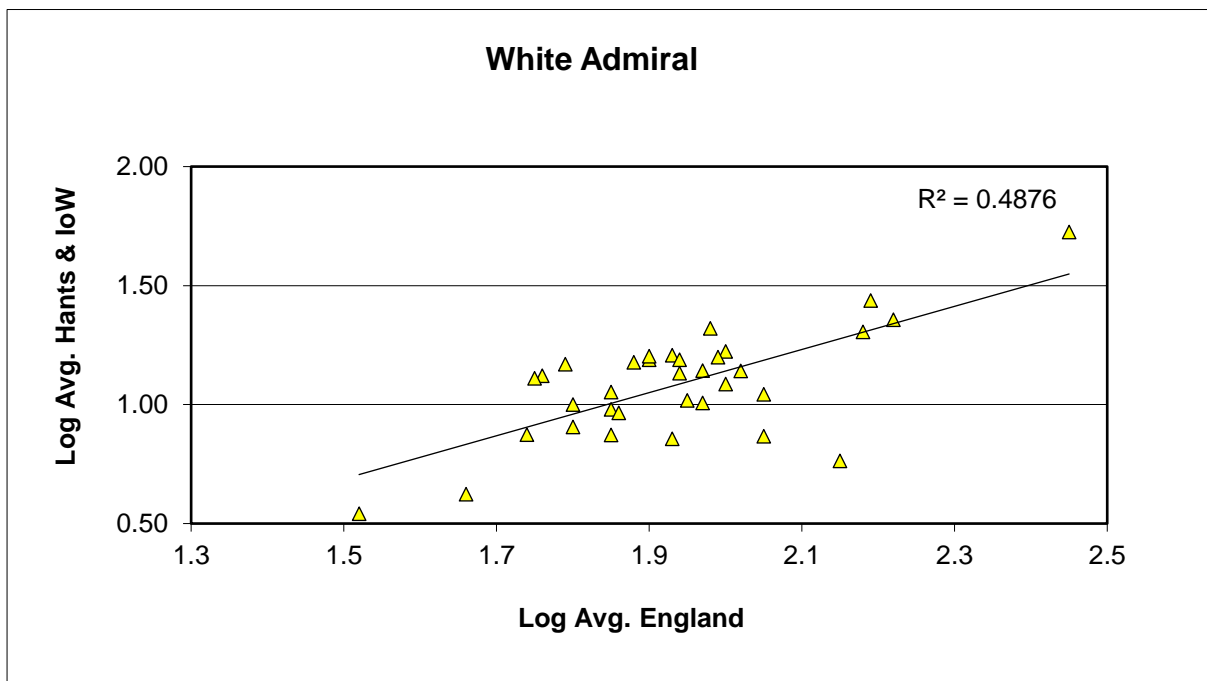

Small Heath (*Coenonympha pamphilus*)

25 year butterfly species trends for Hampshire & Isle of Wight

Small Pearl-bordered Fritillary (*Boloria selene*)

25 year butterfly species trends for Hampshire & Isle of Wight

Small Skipper (*Thymelicus sylvestris*) + Essex Skipper (*Thymelicus lineola*)

25 year butterfly species trends for Hampshire & Isle of Wight

Small Tortoiseshell (*Aglais urticae*)

25 year butterfly species trends for Hampshire & Isle of Wight

Small White (*Pieris rapae*)

25 year butterfly species trends for Hampshire & Isle of Wight

Speckled Wood (*Pararge aegeria*)

25 year butterfly species trends for Hampshire & Isle of Wight

Wall (*Lasiommata megera*)

25 year butterfly species trends for Hampshire & Isle of Wight

White Admiral (*Limenitis camilla*)

25 year butterfly species trends for Hampshire & Isle of Wight

White-letter Hairstreak (*Satyrrium w-album*)