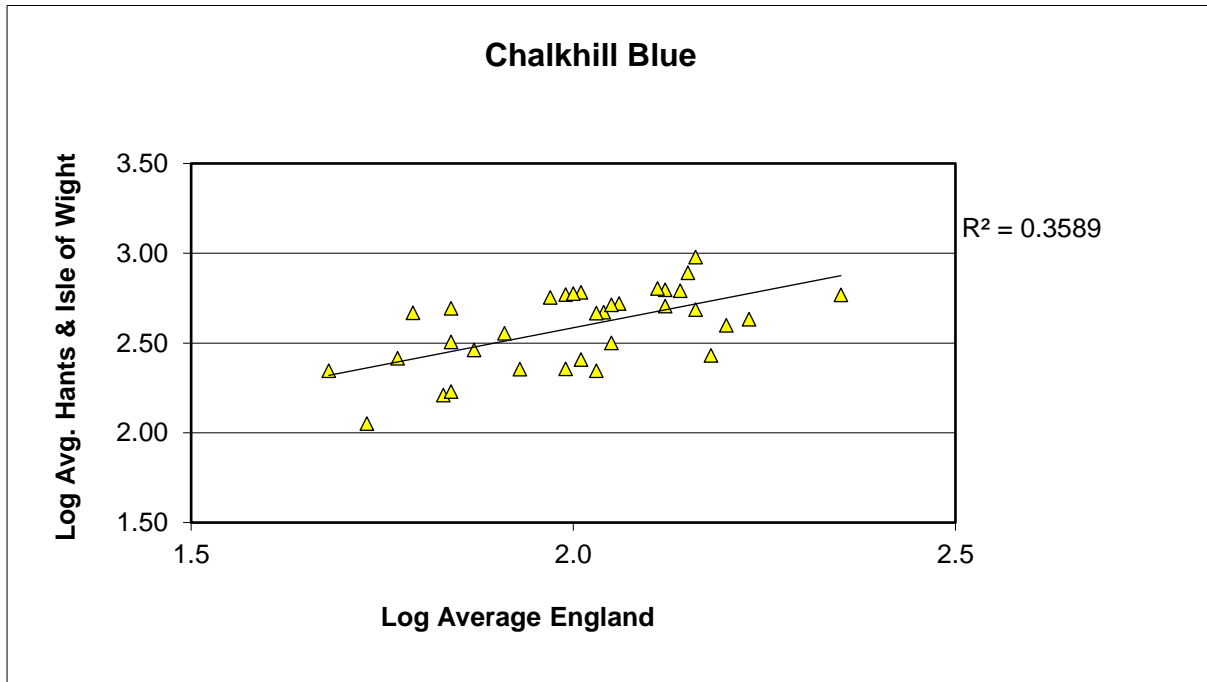

Brown Argus (*Aricia agestis*)

25 year butterfly species trends for Hampshire & Isle of Wight

Brown Hairstreak (*Thecla betulae*)

25 year butterfly species trends for Hampshire & Isle of Wight

Chalk Hill Blue (*Polyommatus coridon*)