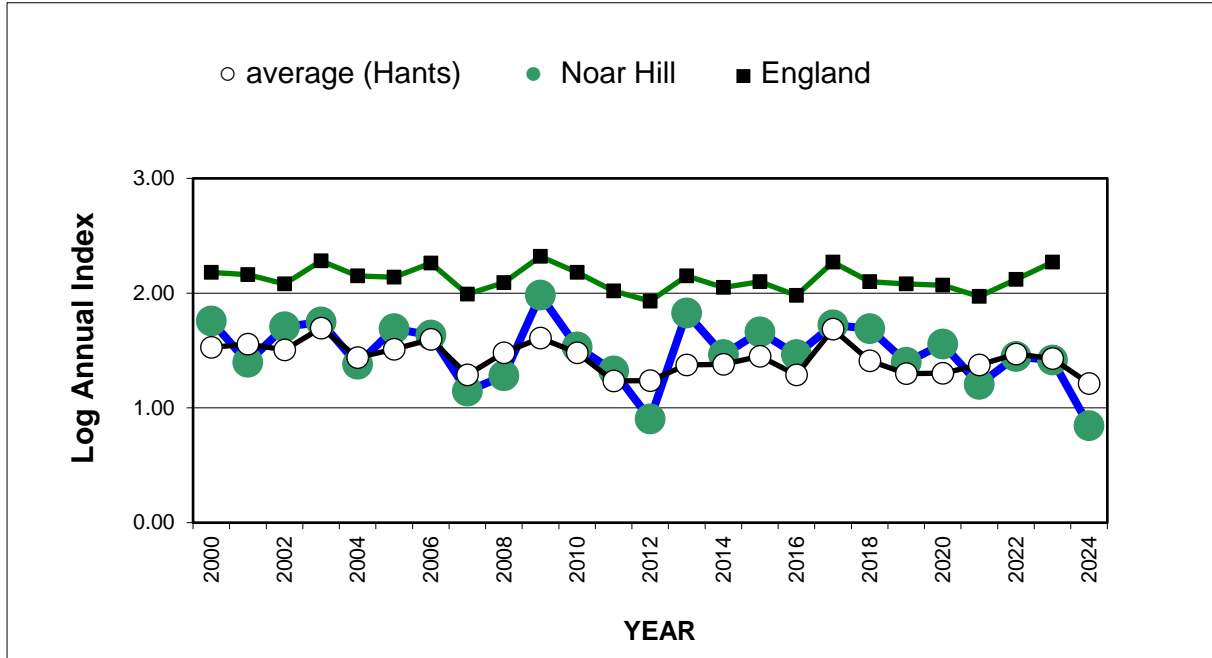

Brown Argus (*Aricia agestis*)

25 year butterfly species trends for Hampshire & Isle of Wight

Brown Hairstreak (*Thecla betulae*)

25 year butterfly species trends for Hampshire & Isle of Wight

Chalk Hill Blue (*Polyommatus coridon*)

25 year butterfly species trends for Hampshire & Isle of Wight

Clouded Yellow (*Colias croceus*)

25 year butterfly species trends for Hampshire & Isle of Wight

Comma (*Polygonia c-album*)

25 year butterfly species trends for Hampshire & Isle of Wight

Common Blue (*Polyommatus icarus*)

25 year butterfly species trends for Hampshire & Isle of Wight

Dark Green Fritillary (*Speyeria aglaja*)

25 year butterfly species trends for Hampshire & Isle of Wight

Dingy Skipper (*Erynnis tages*)