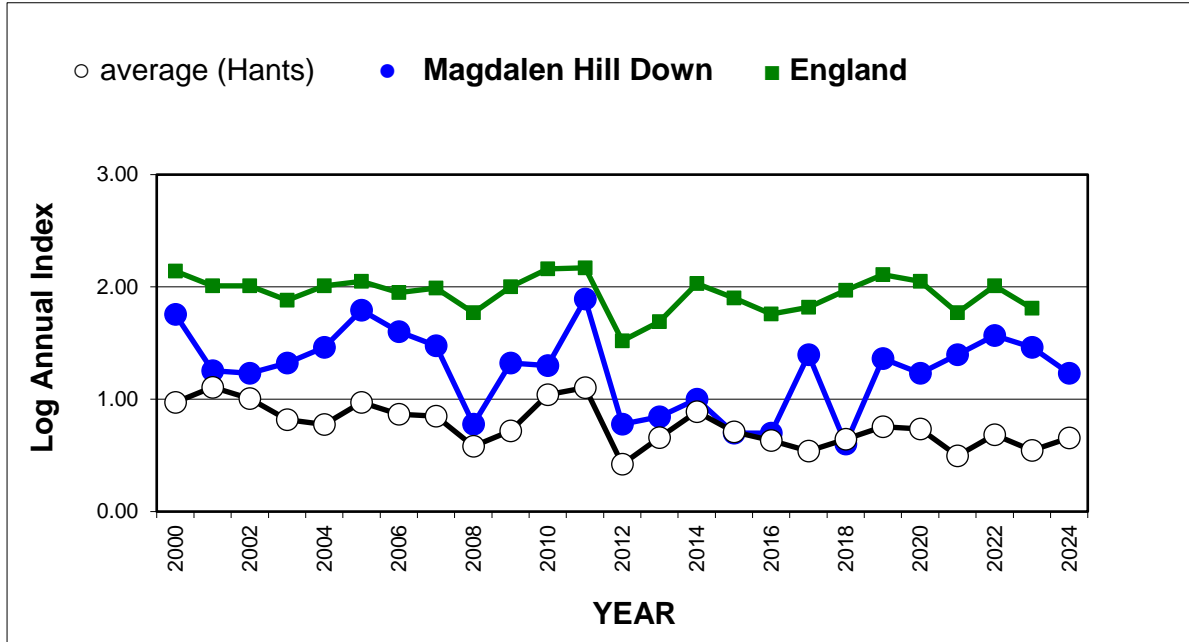

25 year butterfly species trends for Hampshire & Isle of Wight

Duke of Burgundy (*Hamearis lucina*)

25 year butterfly species trends for Hampshire & Isle of Wight

Gatekeeper (*Pyronia tithonus*)

25 year butterfly species trends for Hampshire & Isle of Wight

Glanville Fritillary (*Melitaea cinxia*)

25 year butterfly species trends for Hampshire & Isle of Wight

Grayling (*Hipparchia semele*)

25 year butterfly species trends for Hampshire & Isle of Wight

Green Hairstreak (*Callophrys rubi*)

25 year butterfly species trends for Hampshire & Isle of Wight

Green-veined White (*Pieris napi*)

25 year butterfly species trends for Hampshire & Isle of Wight

Grizzled Skipper (*Pyrgus malvae*)

25 year butterfly species trends for Hampshire & Isle of Wight

Holly Blue (*Celastrina argiolus*)

25 year butterfly species trends for Hampshire & Isle of Wight

Large Skipper (*Ochlodes sylvanus*)

25 year butterfly species trends for Hampshire & Isle of Wight

Large White (*Pieris brassicae*)