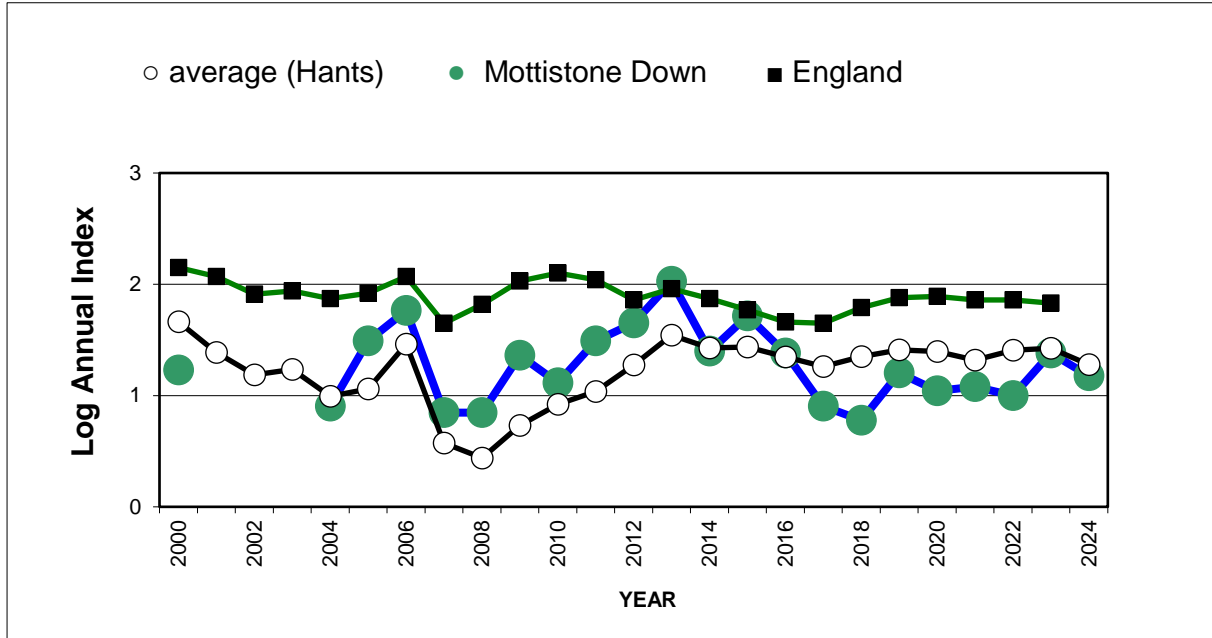

Common Blue (*Polyommatus icarus*)

25 year butterfly species trends for Hampshire & Isle of Wight

Dark Green Fritillary (*Speyeria aglaja*)

25 year butterfly species trends for Hampshire & Isle of Wight

Dingy Skipper (*Erynnis tages*)

25 year butterfly species trends for Hampshire & Isle of Wight

Duke of Burgundy (*Hamearis lucina*)

25 year butterfly species trends for Hampshire & Isle of Wight

Gatekeeper (*Pyronia tithonus*)

25 year butterfly species trends for Hampshire & Isle of Wight

Glanville Fritillary (*Melitaea cinxia*)

25 year butterfly species trends for Hampshire & Isle of Wight

Grayling (*Hipparchia semele*)

25 year butterfly species trends for Hampshire & Isle of Wight

Green Hairstreak (*Callophrys rubi*)

25 year butterfly species trends for Hampshire & Isle of Wight

Green-veined White (*Pieris napi*)

25 year butterfly species trends for Hampshire & Isle of Wight

Grizzled Skipper (*Pyrgus malvae*)

25 year butterfly species trends for Hampshire & Isle of Wight