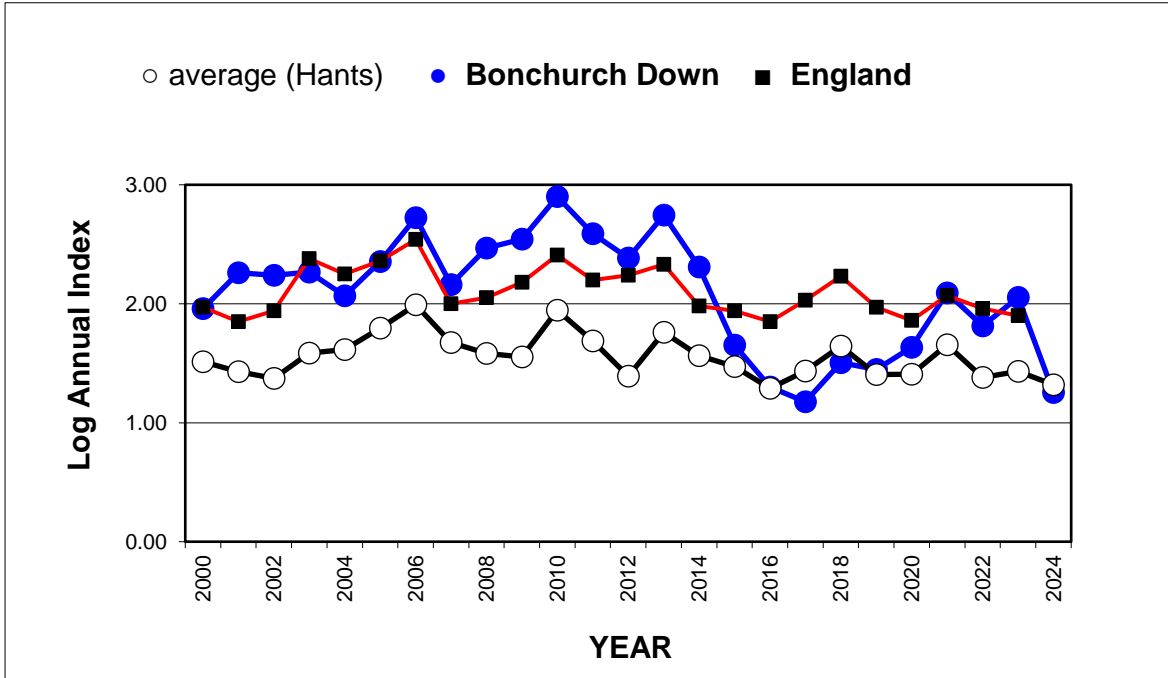

25 year butterfly species trends for Hampshire & Isle of Wight

Adonis Blue (*Polyommatus bellargus*)

25 year butterfly species trends for Hampshire & Isle of Wight

Brimstone (*Gonepteryx rhamni*)

25 year butterfly species trends for Hampshire & Isle of Wight

Brown Argus (*Aricia agestis*)

25 year butterfly species trends for Hampshire & Isle of Wight

Brown Hairstreak (*Thecla betulae*)

25 year butterfly species trends for Hampshire & Isle of Wight

Chalk Hill Blue (*Polyommatus coridon*)