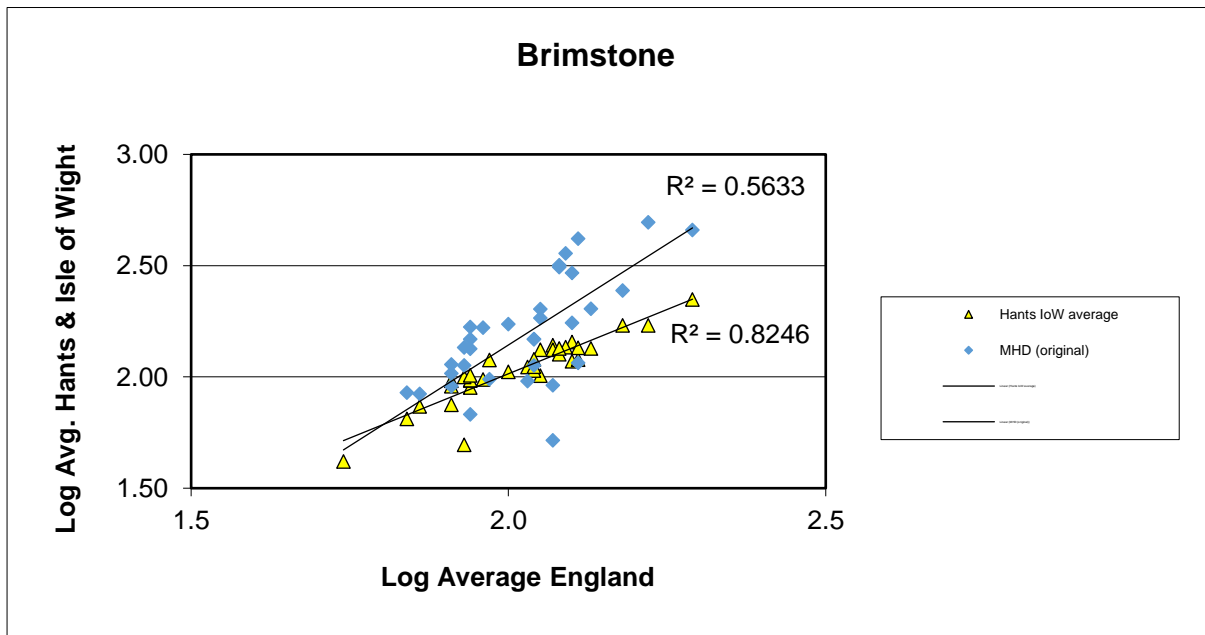

25 year butterfly species trends for Hampshire & Isle of Wight

Adonis Blue (*Polyommatus bellargus*)

25 year butterfly species trends for Hampshire & Isle of Wight

Brimstone (*Gonepteryx rhamni*)

25 year butterfly species trends for Hampshire & Isle of Wight

Brown Argus (*Aricia agestis*)

25 year butterfly species trends for Hampshire & Isle of Wight

Brown Hairstreak (*Thecla betulae*)

25 year butterfly species trends for Hampshire & Isle of Wight

Chalk Hill Blue (*Polyommatus coridon*)