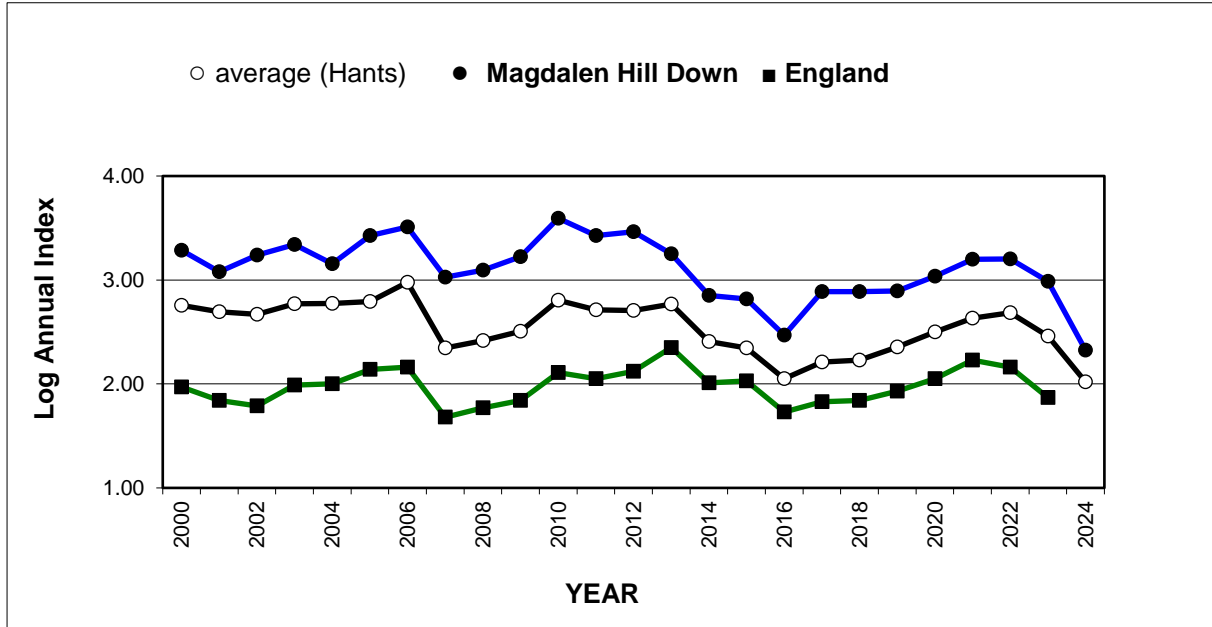

25 year butterfly species trends for Hampshire & Isle of Wight

Adonis Blue (*Polyommatus bellargus*)

25 year butterfly species trends for Hampshire & Isle of Wight

Brimstone (*Gonepteryx rhamni*)

25 year butterfly species trends for Hampshire & Isle of Wight

Brown Argus (*Aricia agestis*)

25 year butterfly species trends for Hampshire & Isle of Wight

Brown Hairstreak (*Thecla betulae*)

25 year butterfly species trends for Hampshire & Isle of Wight

Chalk Hill Blue (*Polyommatus coridon*)

25 year butterfly species trends for Hampshire & Isle of Wight

Clouded Yellow (*Colias croceus*)

25 year butterfly species trends for Hampshire & Isle of Wight

Comma (*Polygonia c-album*)

25 year butterfly species trends for Hampshire & Isle of Wight