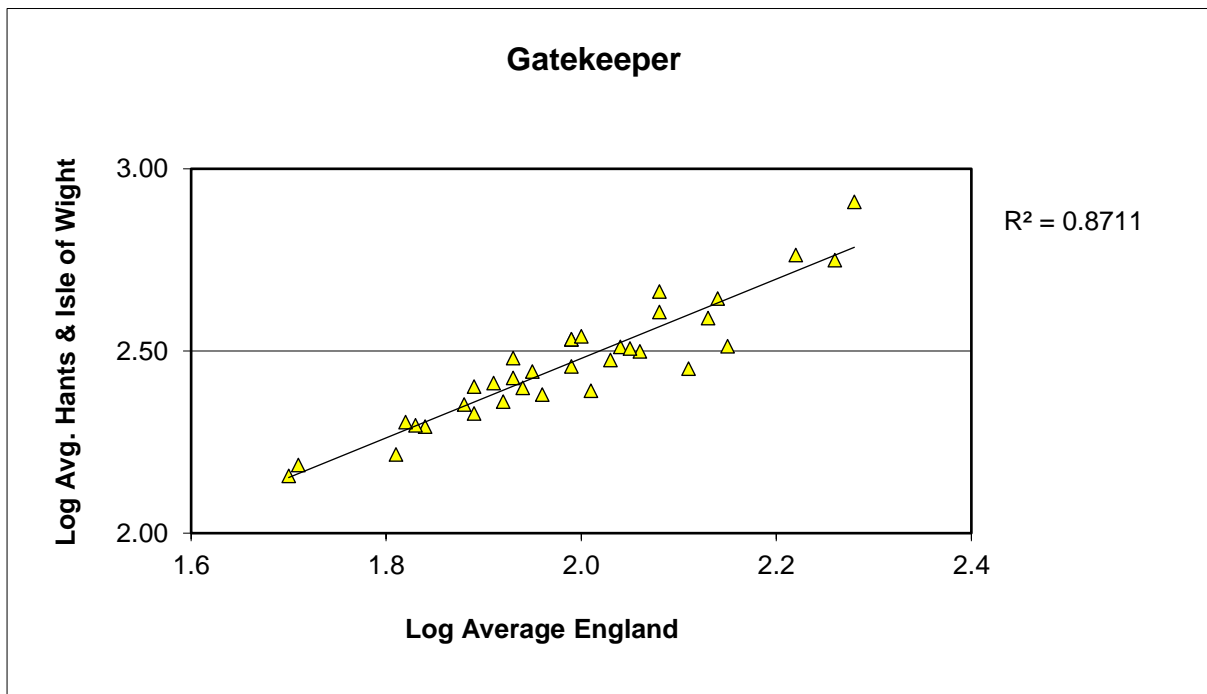

Common Blue (*Polyommatus icarus*)

25 year butterfly species trends for Hampshire & Isle of Wight

Dark Green Fritillary (*Speyeria aglaja*)

25 year butterfly species trends for Hampshire & Isle of Wight

Dingy Skipper (*Erynnis tages*)

25 year butterfly species trends for Hampshire & Isle of Wight

Duke of Burgundy (*Hamearis lucina*)

25 year butterfly species trends for Hampshire & Isle of Wight

Gatekeeper (*Pyronia tithonus*)

25 year butterfly species trends for Hampshire & Isle of Wight

Glanville Fritillary (*Melitaea cinxia*)

25 year butterfly species trends for Hampshire & Isle of Wight

Grayling (*Hipparchia semele*)

25 year butterfly species trends for Hampshire & Isle of Wight

Green Hairstreak (*Callophrys rubi*)

25 year butterfly species trends for Hampshire & Isle of Wight

Green-veined White (*Pieris napi*)

25 year butterfly species trends for Hampshire & Isle of Wight

Grizzled Skipper (*Pyrgus malvae*)

25 year butterfly species trends for Hampshire & Isle of Wight