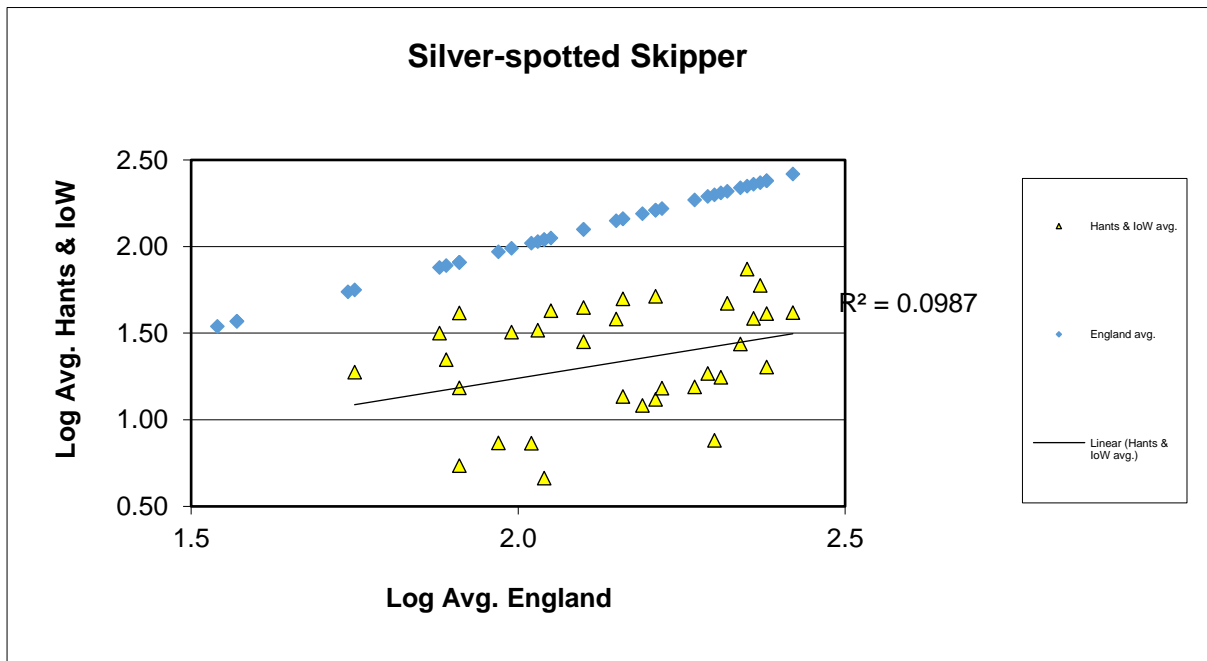

25 year butterfly species trends for Hampshire & Isle of Wight

Purple Emperor (*Apatura iris*)

25 year butterfly species trends for Hampshire & Isle of Wight

Purple Hairstreak (*Favonius quercus*)

25 year butterfly species trends for Hampshire & Isle of Wight

Red Admiral (*Vanessa atalanta*)

25 year butterfly species trends for Hampshire & Isle of Wight

Ringlet (*Aphantopus hyperantus*)

25 year butterfly species trends for Hampshire & Isle of Wight

Silver-spotted Skipper (*Hesperia comma*)

25 year butterfly species trends for Hampshire & Isle of Wight

Silver-studded Blue (*Plebejus argus*)

25 year butterfly species trends for Hampshire & Isle of Wight

Silver-washed Fritillary (*Argynnis paphia*)

25 year butterfly species trends for Hampshire & Isle of Wight

Small Blue (*Cupido minimus*)

25 year butterfly species trends for Hampshire & Isle of Wight

Small Copper (*Lycaena phlaeas*)

25 year butterfly species trends for Hampshire & Isle of Wight