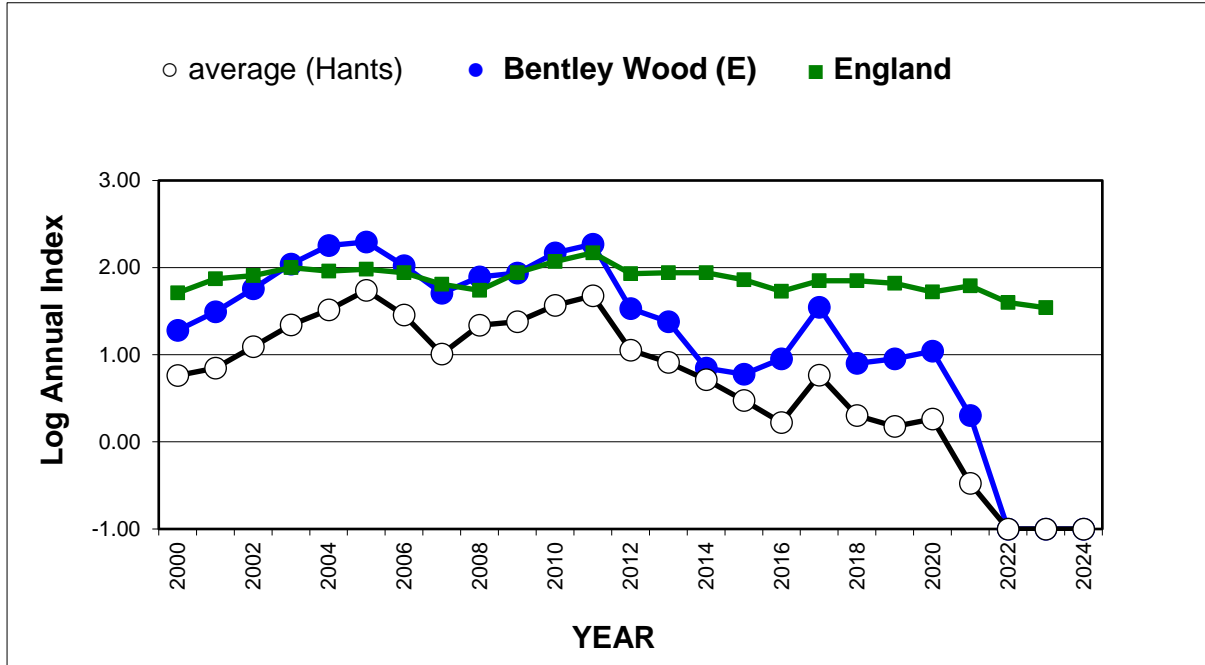

Red Admiral (*Vanessa atalanta*)

25 year butterfly species trends for Hampshire & Isle of Wight

Ringlet (*Aphantopus hyperantus*)

25 year butterfly species trends for Hampshire & Isle of Wight

Silver-spotted Skipper (*Hesperia comma*)

25 year butterfly species trends for Hampshire & Isle of Wight

Silver-studded Blue (*Plebejus argus*)

25 year butterfly species trends for Hampshire & Isle of Wight

Silver-washed Fritillary (*Argynnis paphia*)

25 year butterfly species trends for Hampshire & Isle of Wight

Small Blue (*Cupido minimus*)

25 year butterfly species trends for Hampshire & Isle of Wight

Small Copper (*Lycaena phlaeas*)

25 year butterfly species trends for Hampshire & Isle of Wight

Small Heath (*Coenonympha pamphilus*)

25 year butterfly species trends for Hampshire & Isle of Wight

Small Pearl-bordered Fritillary (*Boloria selene*)

25 year butterfly species trends for Hampshire & Isle of Wight