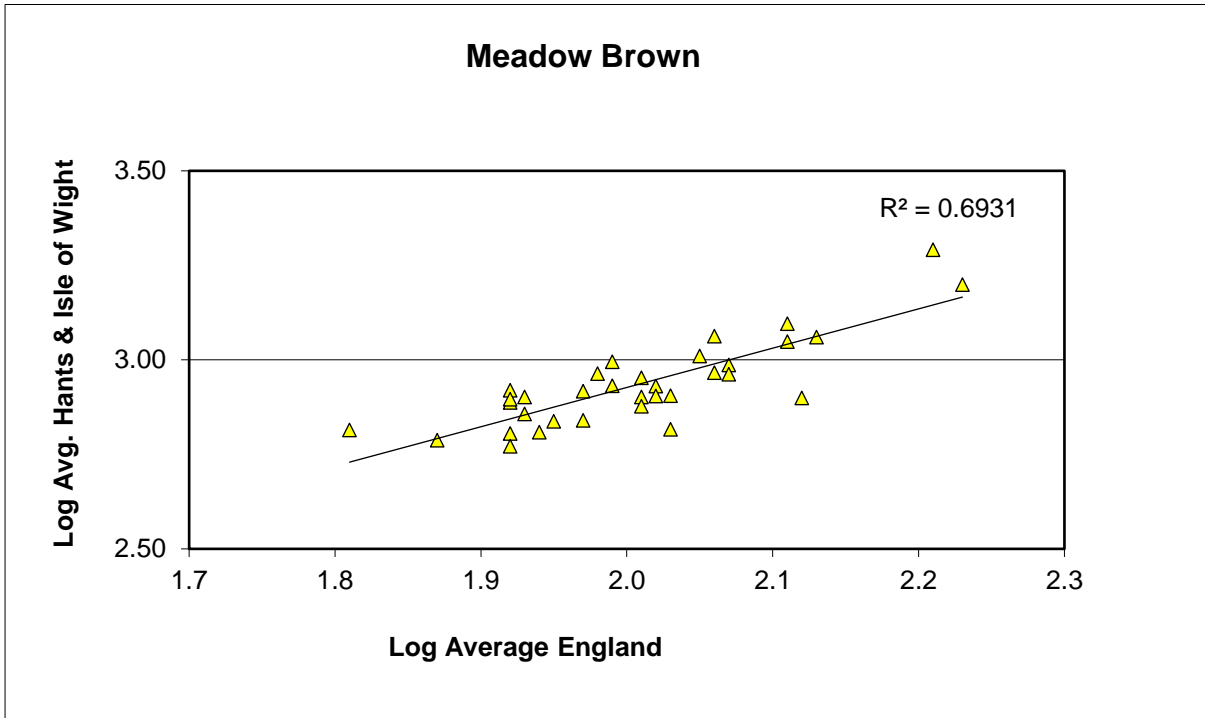

25 year butterfly species trends for Hampshire & Isle of Wight

Green-veined White (*Pieris napi*)

25 year butterfly species trends for Hampshire & Isle of Wight

Grizzled Skipper (*Pyrgus malvae*)

25 year butterfly species trends for Hampshire & Isle of Wight

Holly Blue (*Celastrina argiolus*)

25 year butterfly species trends for Hampshire & Isle of Wight

Large Skipper (*Ochlodes sylvanus*)

25 year butterfly species trends for Hampshire & Isle of Wight

Large White (*Pieris brassicae*)

25 year butterfly species trends for Hampshire & Isle of Wight

Marbled White (*Melanargia galathea*)

25 year butterfly species trends for Hampshire & Isle of Wight

Marsh Fritillary (*Euphydryas aurinia*)

25 year butterfly species trends for Hampshire & Isle of Wight

Meadow Brown (*Maniola jurtina*)

25 year butterfly species trends for Hampshire & Isle of Wight

Orange Tip (*Anthocharis cardamines*)

25 year butterfly species trends for Hampshire & Isle of Wight