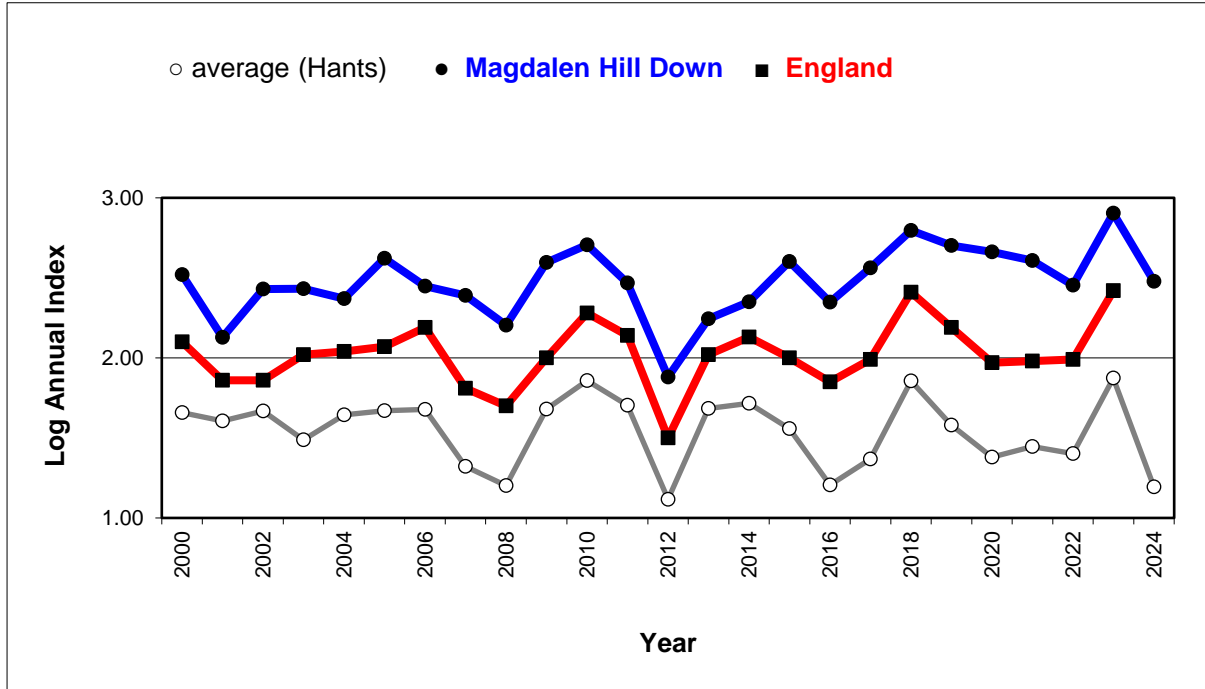

25 year butterfly species trends for Hampshire & Isle of Wight

Adonis Blue (*Polyommatus bellargus*)

25 year butterfly species trends for Hampshire & Isle of Wight

Brimstone (*Gonepteryx rhamni*)

25 year butterfly species trends for Hampshire & Isle of Wight

Brown Argus (*Aricia agestis*)

25 year butterfly species trends for Hampshire & Isle of Wight

Brown Hairstreak (*Thecla betulae*)

25 year butterfly species trends for Hampshire & Isle of Wight

Chalk Hill Blue (*Polyommatus coridon*)