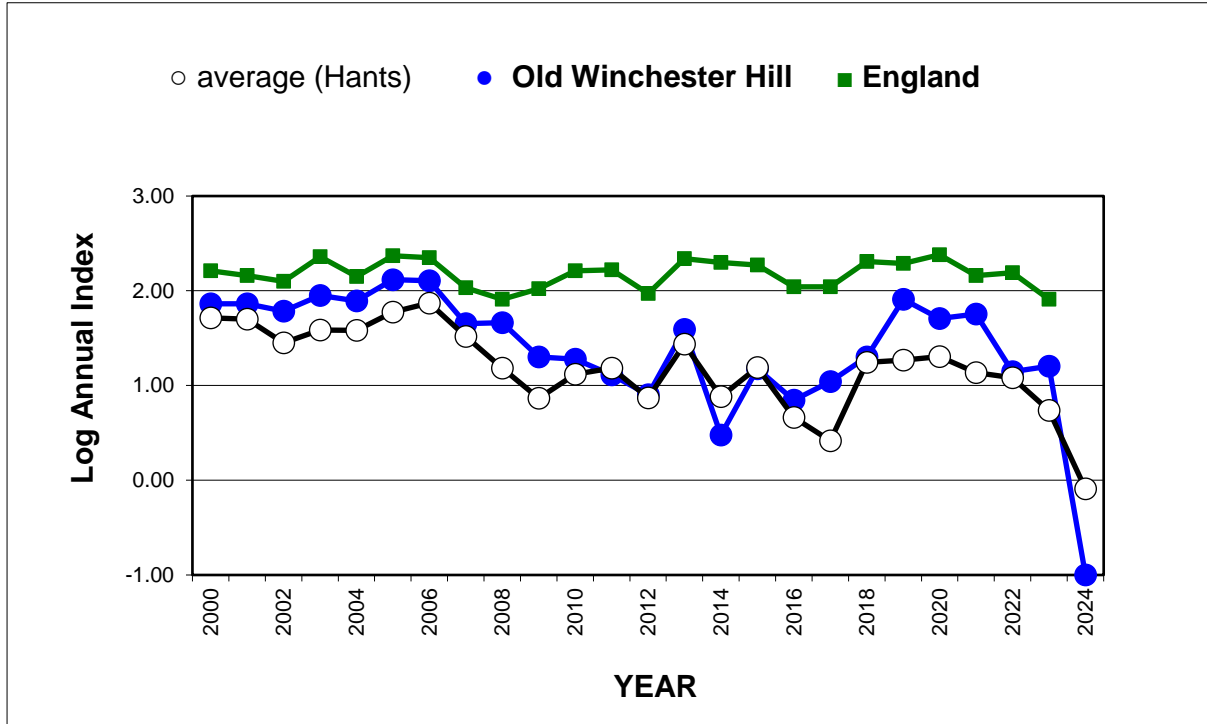

25 year butterfly species trends for Hampshire & Isle of Wight

Purple Emperor (*Apatura iris*)

25 year butterfly species trends for Hampshire & Isle of Wight

Purple Hairstreak (*Favonius quercus*)

25 year butterfly species trends for Hampshire & Isle of Wight

Red Admiral (*Vanessa atalanta*)

25 year butterfly species trends for Hampshire & Isle of Wight

Ringlet (*Aphantopus hyperantus*)

25 year butterfly species trends for Hampshire & Isle of Wight

Silver-spotted Skipper (*Hesperia comma*)

25 year butterfly species trends for Hampshire & Isle of Wight

Silver-studded Blue (*Plebejus argus*)

25 year butterfly species trends for Hampshire & Isle of Wight

Silver-washed Fritillary (*Argynnis paphia*)

25 year butterfly species trends for Hampshire & Isle of Wight

Small Blue (*Cupido minimus*)

25 year butterfly species trends for Hampshire & Isle of Wight

Small Copper (*Lycaena phlaeas*)

25 year butterfly species trends for Hampshire & Isle of Wight