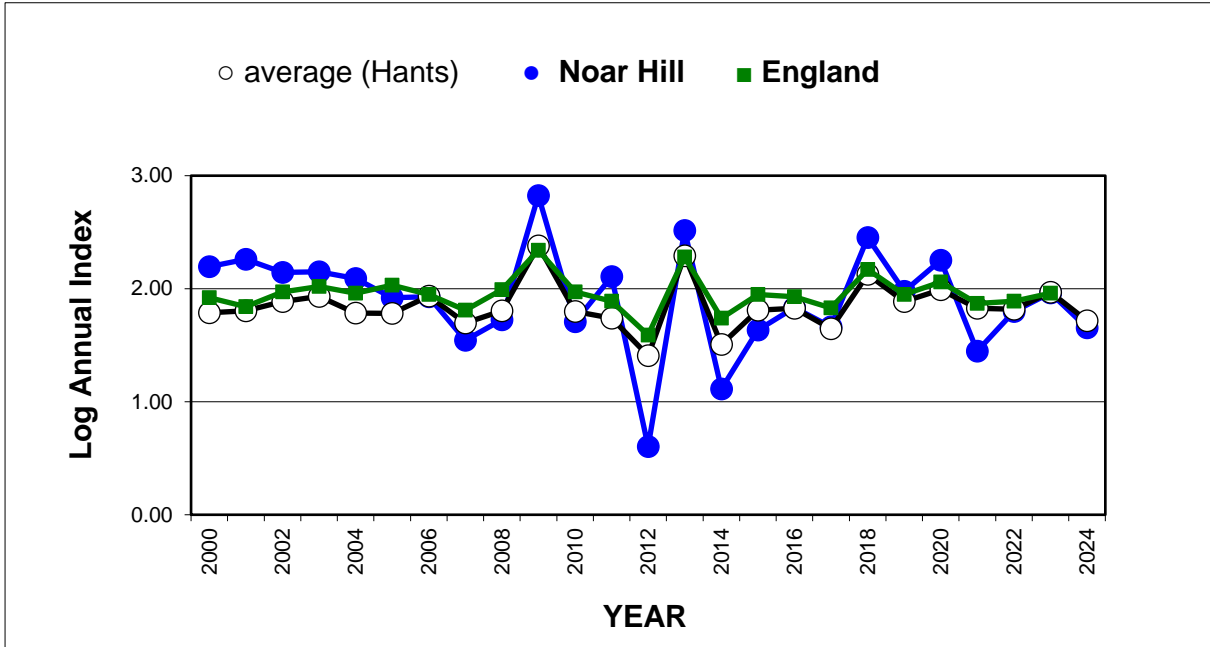

25 year butterfly species trends for Hampshire & Isle of Wight

Green-veined White (*Pieris napi*)

25 year butterfly species trends for Hampshire & Isle of Wight

Grizzled Skipper (*Pyrgus malvae*)

25 year butterfly species trends for Hampshire & Isle of Wight

Holly Blue (*Celastrina argiolus*)

25 year butterfly species trends for Hampshire & Isle of Wight

Large Skipper (*Ochlodes sylvanus*)

25 year butterfly species trends for Hampshire & Isle of Wight

Large White (*Pieris brassicae*)

25 year butterfly species trends for Hampshire & Isle of Wight

Marbled White (*Melanargia galathea*)

25 year butterfly species trends for Hampshire & Isle of Wight

Marsh Fritillary (*Euphydryas aurinia*)

25 year butterfly species trends for Hampshire & Isle of Wight

Meadow Brown (*Maniola jurtina*)

25 year butterfly species trends for Hampshire & Isle of Wight

Orange Tip (*Anthocharis cardamines*)

25 year butterfly species trends for Hampshire & Isle of Wight