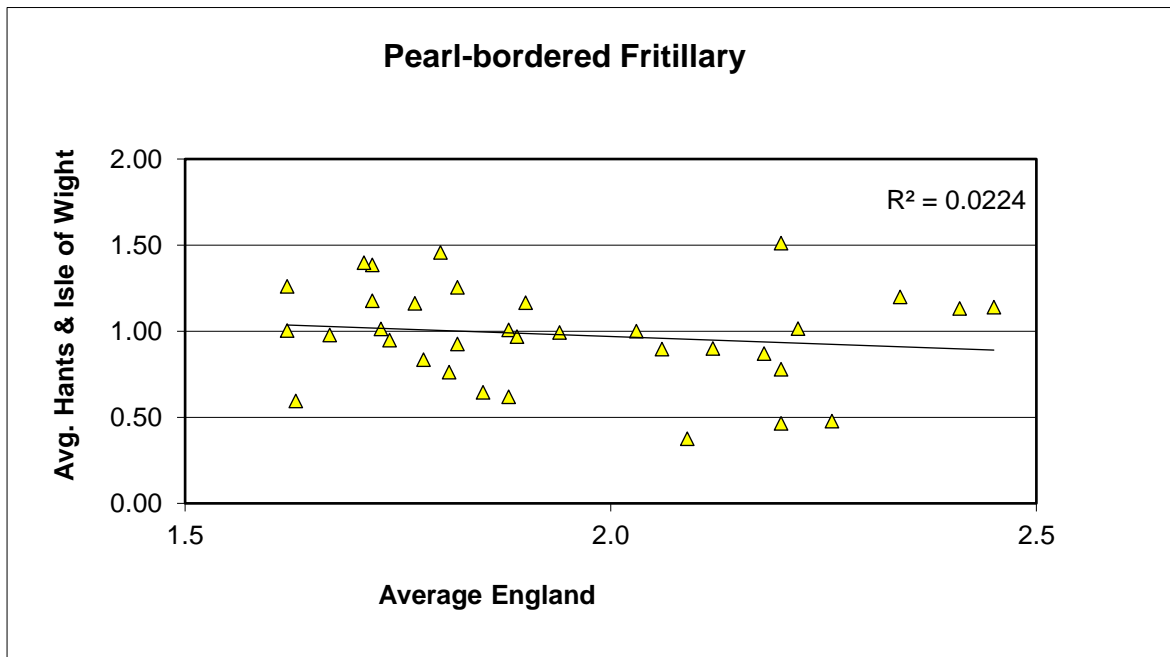

25 year butterfly species trends for Hampshire & Isle of Wight

Meadow Brown (*Maniola jurtina*)

25 year butterfly species trends for Hampshire & Isle of Wight

Orange Tip (*Anthocharis cardamines*)

25 year butterfly species trends for Hampshire & Isle of Wight

Painted Lady (*Vanessa cardui*)

25 year butterfly species trends for Hampshire & Isle of Wight

Peacock (*Aglais io*)

25 year butterfly species trends for Hampshire & Isle of Wight

Pearl-bordered Fritillary (*Boloria euphrosyne*)

25 year butterfly species trends for Hampshire & Isle of Wight

Purple Emperor (*Apatura iris*)

25 year butterfly species trends for Hampshire & Isle of Wight

Purple Hairstreak (*Favonius quercus*)

25 year butterfly species trends for Hampshire & Isle of Wight

Red Admiral (*Vanessa atalanta*)

25 year butterfly species trends for Hampshire & Isle of Wight

Ringlet (*Aphantopus hyperantus*)

25 year butterfly species trends for Hampshire & Isle of Wight

Silver-spotted Skipper (*Hesperia comma*)