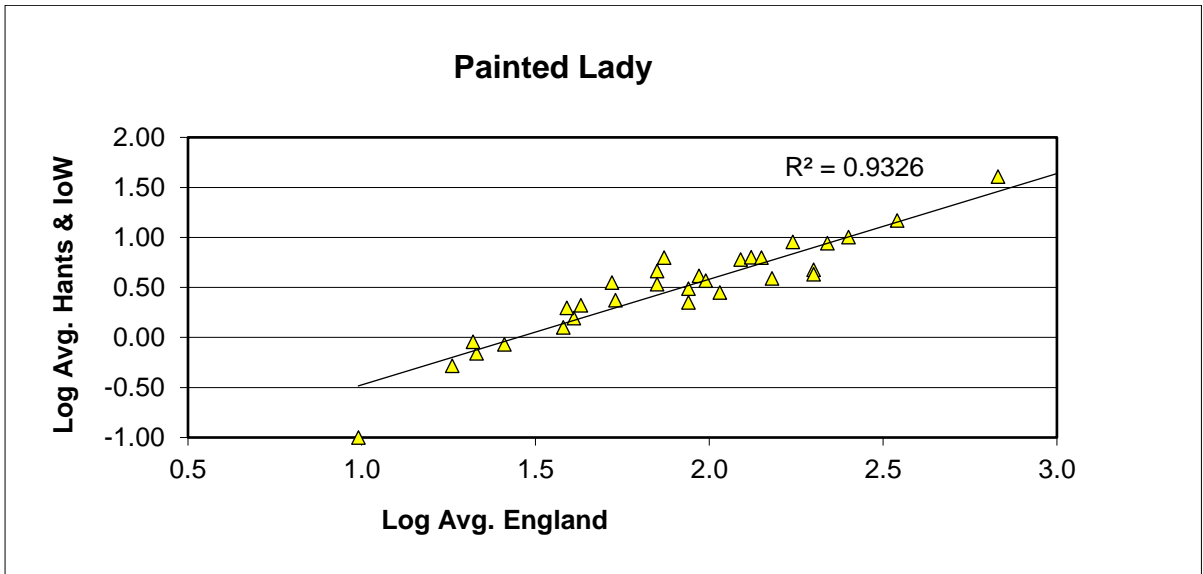

25 year butterfly species trends for Hampshire & Isle of Wight

Marbled White (*Melanargia galathea*)

25 year butterfly species trends for Hampshire & Isle of Wight

Marsh Fritillary (*Euphydryas aurinia*)

25 year butterfly species trends for Hampshire & Isle of Wight

Meadow Brown (*Maniola jurtina*)

25 year butterfly species trends for Hampshire & Isle of Wight

Orange Tip (*Anthocharis cardamines*)

25 year butterfly species trends for Hampshire & Isle of Wight

Painted Lady (*Vanessa cardui*)

25 year butterfly species trends for Hampshire & Isle of Wight

Peacock (*Aglais io*)

25 year butterfly species trends for Hampshire & Isle of Wight

Pearl-bordered Fritillary (*Boloria euphrosyne*)