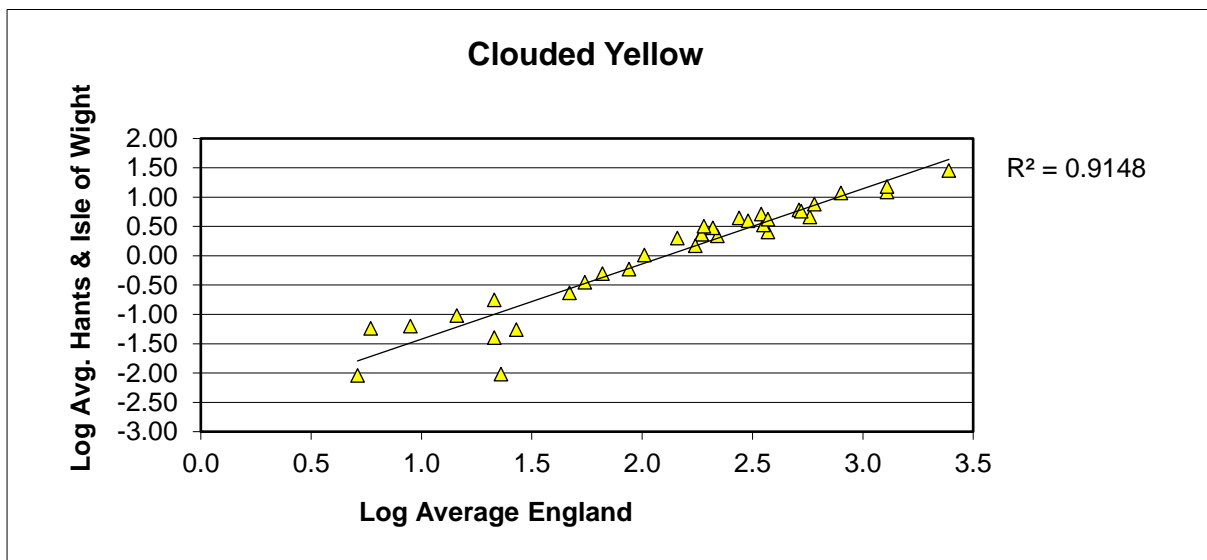

25 year butterfly species trends for Hampshire & Isle of Wight

Clouded Yellow (*Colias croceus*)