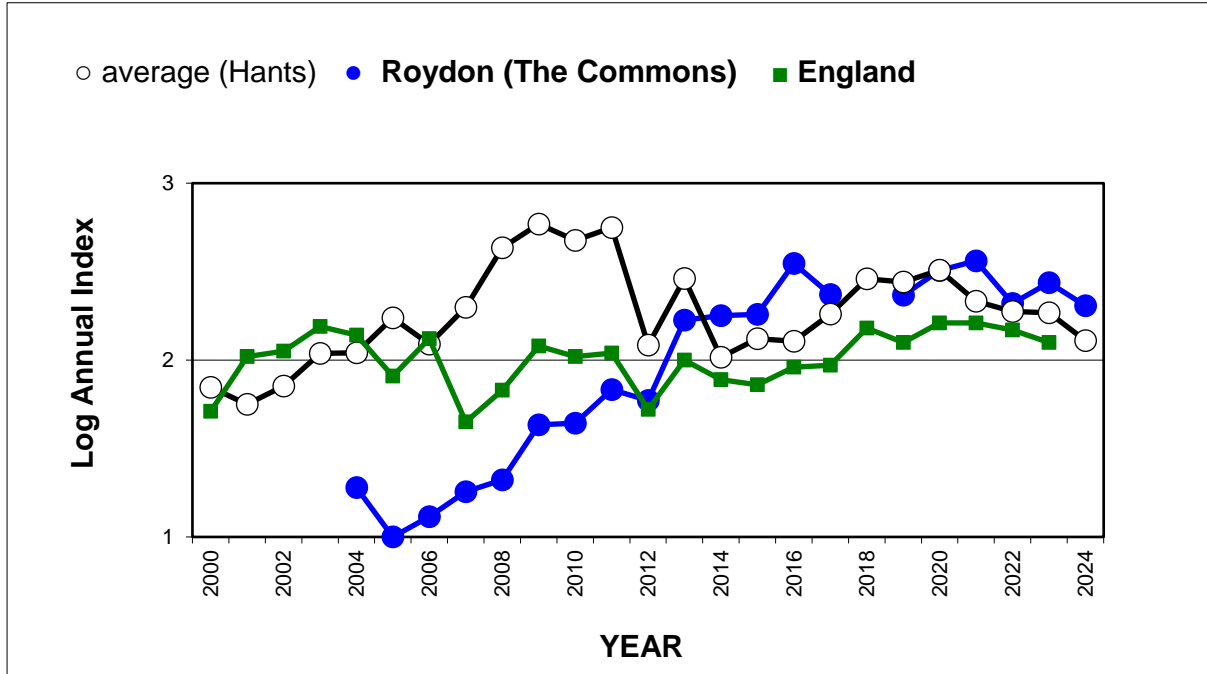

Painted Lady (*Vanessa cardui*)

25 year butterfly species trends for Hampshire & Isle of Wight

Peacock (*Aglais io*)

25 year butterfly species trends for Hampshire & Isle of Wight

Pearl-bordered Fritillary (*Boloria euphrosyne*)

25 year butterfly species trends for Hampshire & Isle of Wight

Purple Emperor (*Apatura iris*)

25 year butterfly species trends for Hampshire & Isle of Wight

Purple Hairstreak (*Favonius quercus*)

25 year butterfly species trends for Hampshire & Isle of Wight

Red Admiral (*Vanessa atalanta*)

25 year butterfly species trends for Hampshire & Isle of Wight

Ringlet (*Aphantopus hyperantus*)

25 year butterfly species trends for Hampshire & Isle of Wight

Silver-spotted Skipper (*Hesperia comma*)

25 year butterfly species trends for Hampshire & Isle of Wight

Silver-studded Blue (*Plebejus argus*)

25 year butterfly species trends for Hampshire & Isle of Wight

Silver-washed Fritillary (*Argynnis paphia*)