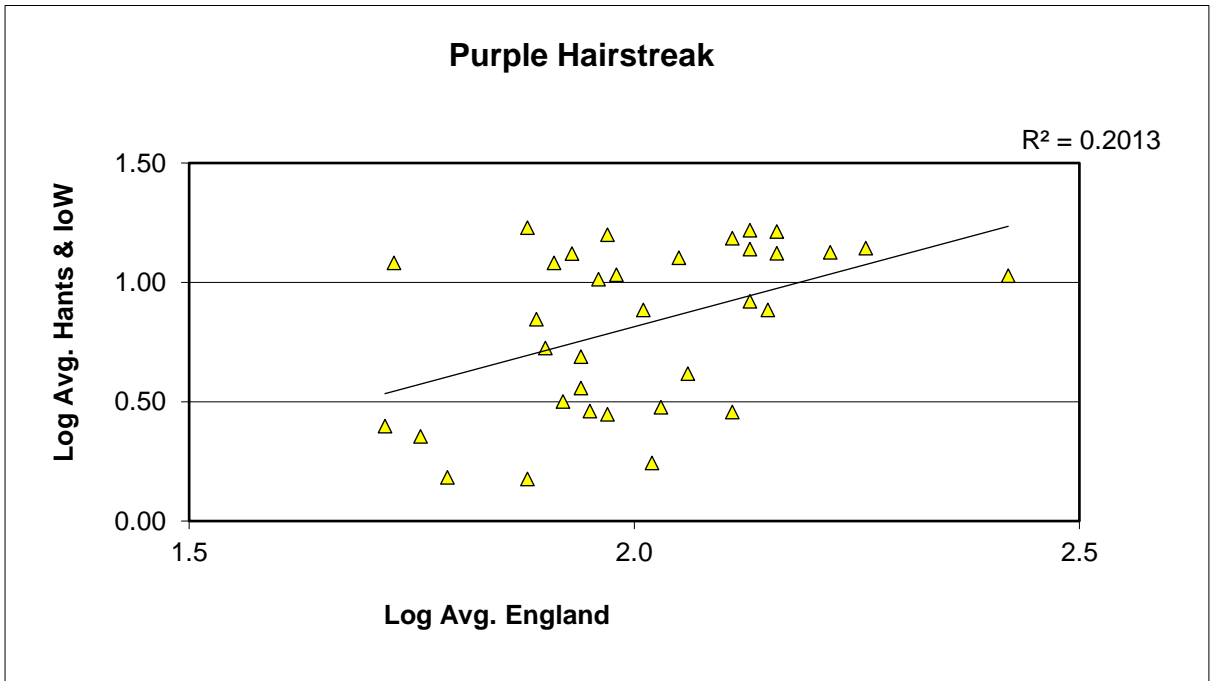

25 year butterfly species trends for Hampshire & Isle of Wight

Meadow Brown (*Maniola jurtina*)

25 year butterfly species trends for Hampshire & Isle of Wight

Orange Tip (*Anthocharis cardamines*)

25 year butterfly species trends for Hampshire & Isle of Wight

Painted Lady (*Vanessa cardui*)

25 year butterfly species trends for Hampshire & Isle of Wight

Peacock (*Aglais io*)

25 year butterfly species trends for Hampshire & Isle of Wight

Pearl-bordered Fritillary (*Boloria euphrosyne*)

25 year butterfly species trends for Hampshire & Isle of Wight

Purple Emperor (*Apatura iris*)

25 year butterfly species trends for Hampshire & Isle of Wight

Purple Hairstreak (*Favonius quercus*)

25 year butterfly species trends for Hampshire & Isle of Wight

Red Admiral (*Vanessa atalanta*)

25 year butterfly species trends for Hampshire & Isle of Wight

Ringlet (*Aphantopus hyperantus*)

25 year butterfly species trends for Hampshire & Isle of Wight

Silver-spotted Skipper (*Hesperia comma*)