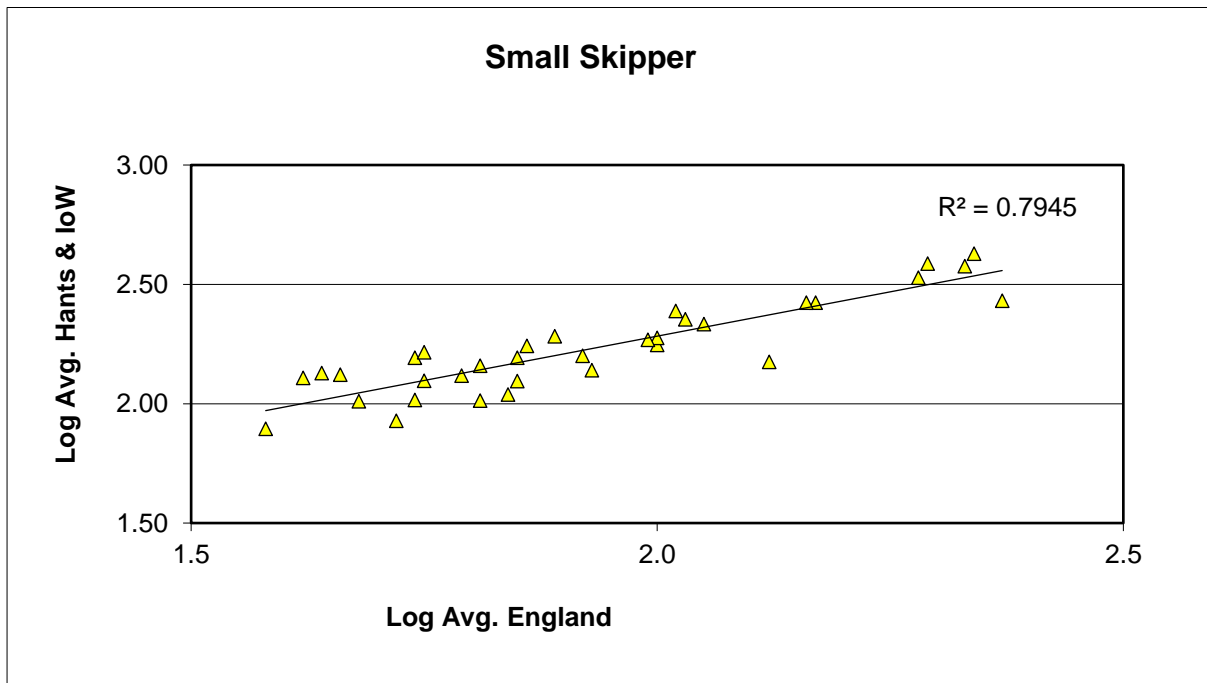

25 year butterfly species trends for Hampshire & Isle of Wight

Small Blue (*Cupido minimus*)

25 year butterfly species trends for Hampshire & Isle of Wight

Small Copper (*Lycaena phlaeas*)

25 year butterfly species trends for Hampshire & Isle of Wight

Small Heath (*Coenonympha pamphilus*)

25 year butterfly species trends for Hampshire & Isle of Wight

Small Pearl-bordered Fritillary (*Boloria selene*)

25 year butterfly species trends for Hampshire & Isle of Wight

Small Skipper (*Thymelicus sylvestris*) + Essex Skipper (*Thymelicus lineola*)

25 year butterfly species trends for Hampshire & Isle of Wight

Small Tortoiseshell (*Aglais urticae*)

25 year butterfly species trends for Hampshire & Isle of Wight