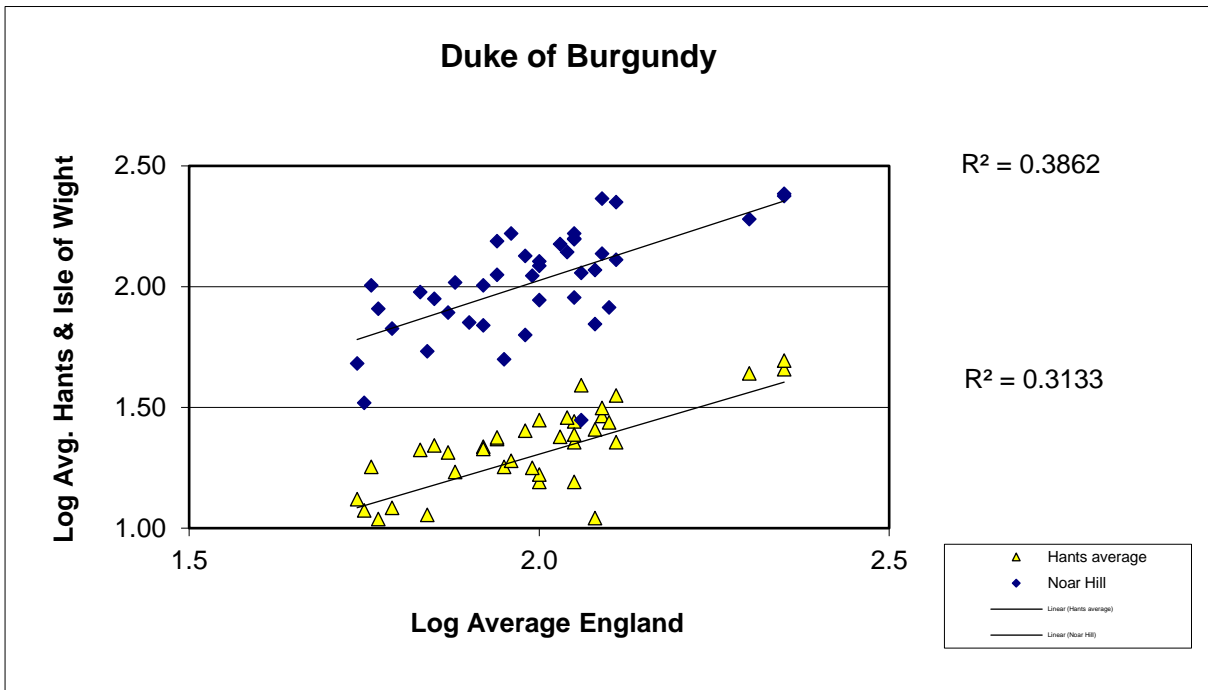

25 year butterfly species trends for Hampshire & Isle of Wight

Clouded Yellow (*Colias croceus*)

25 year butterfly species trends for Hampshire & Isle of Wight

Comma (*Polygonia c-album*)

25 year butterfly species trends for Hampshire & Isle of Wight

Common Blue (*Polyommatus icarus*)

25 year butterfly species trends for Hampshire & Isle of Wight

Dark Green Fritillary (*Speyeria aglaja*)

25 year butterfly species trends for Hampshire & Isle of Wight

Dingy Skipper (*Erynnis tages*)

25 year butterfly species trends for Hampshire & Isle of Wight

Duke of Burgundy (*Hamearis lucina*)

25 year butterfly species trends for Hampshire & Isle of Wight

Gatekeeper (*Pyronia tithonus*)

25 year butterfly species trends for Hampshire & Isle of Wight