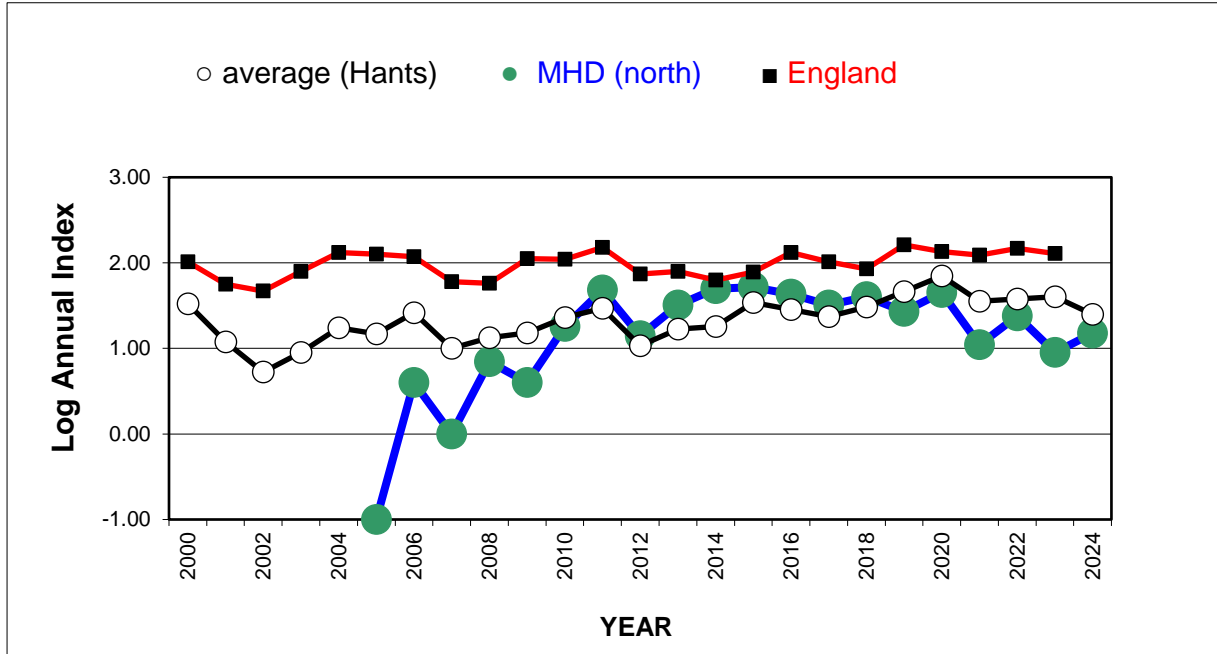

25 year butterfly species trends for Hampshire & Isle of Wight

Purple Emperor (*Apatura iris*)

25 year butterfly species trends for Hampshire & Isle of Wight

Purple Hairstreak (*Favonius quercus*)

25 year butterfly species trends for Hampshire & Isle of Wight

Red Admiral (*Vanessa atalanta*)

25 year butterfly species trends for Hampshire & Isle of Wight

Ringlet (*Aphantopus hyperantus*)

25 year butterfly species trends for Hampshire & Isle of Wight

Silver-spotted Skipper (*Hesperia comma*)

25 year butterfly species trends for Hampshire & Isle of Wight

Silver-studded Blue (*Plebejus argus*)

25 year butterfly species trends for Hampshire & Isle of Wight

Silver-washed Fritillary (*Argynnis paphia*)

25 year butterfly species trends for Hampshire & Isle of Wight

Small Blue (*Cupido minimus*)

25 year butterfly species trends for Hampshire & Isle of Wight

Small Copper (*Lycaena phlaeas*)

25 year butterfly species trends for Hampshire & Isle of Wight