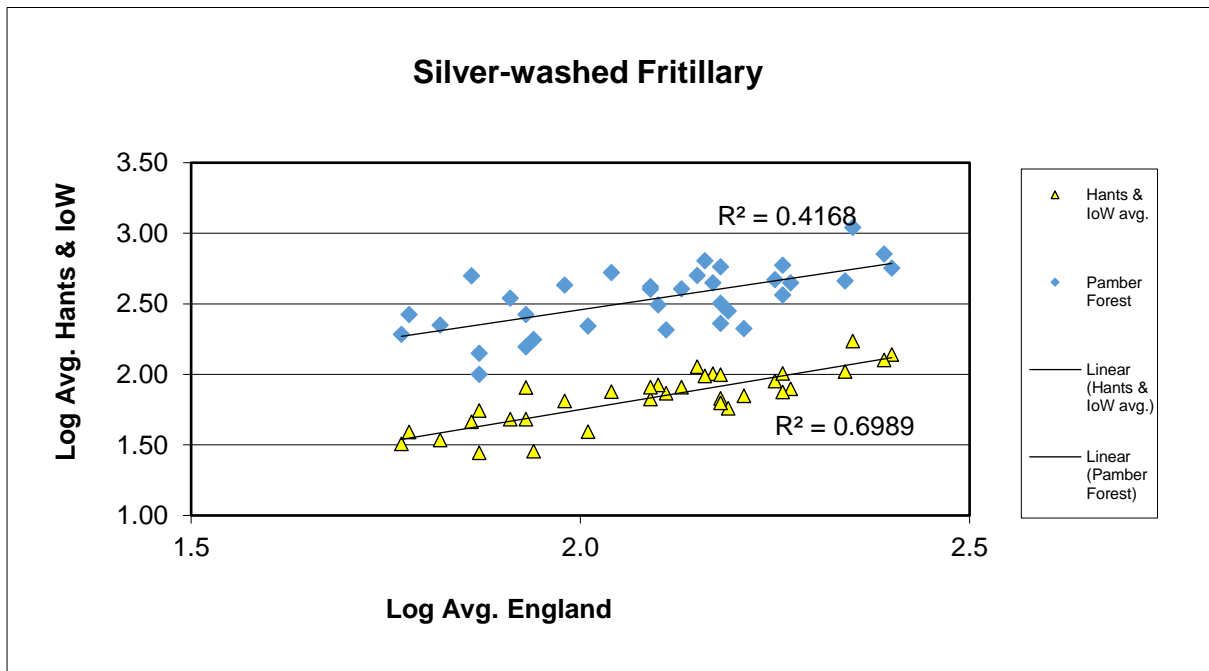

25 year butterfly species trends for Hampshire & Isle of Wight

Purple Emperor (*Apatura iris*)

25 year butterfly species trends for Hampshire & Isle of Wight

Purple Hairstreak (*Favonius quercus*)

25 year butterfly species trends for Hampshire & Isle of Wight

Red Admiral (*Vanessa atalanta*)

25 year butterfly species trends for Hampshire & Isle of Wight

Ringlet (*Aphantopus hyperantus*)

25 year butterfly species trends for Hampshire & Isle of Wight

Silver-spotted Skipper (*Hesperia comma*)

25 year butterfly species trends for Hampshire & Isle of Wight

Silver-studded Blue (*Plebejus argus*)

25 year butterfly species trends for Hampshire & Isle of Wight

Silver-washed Fritillary (*Argynnis paphia*)

25 year butterfly species trends for Hampshire & Isle of Wight

Small Blue (*Cupido minimus*)

25 year butterfly species trends for Hampshire & Isle of Wight

Small Copper (*Lycaena phlaeas*)

25 year butterfly species trends for Hampshire & Isle of Wight