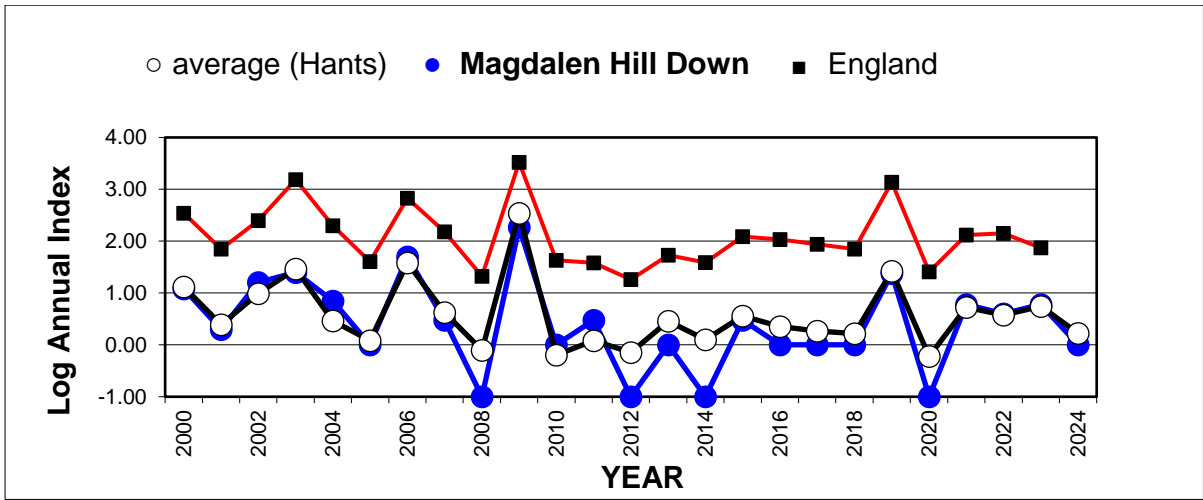

Holly Blue (*Celastrina argiolus*)

25 year butterfly species trends for Hampshire & Isle of Wight

Large Skipper (*Ochlodes sylvanus*)

25 year butterfly species trends for Hampshire & Isle of Wight

Large White (*Pieris brassicae*)

25 year butterfly species trends for Hampshire & Isle of Wight

Marbled White (*Melanargia galathea*)

25 year butterfly species trends for Hampshire & Isle of Wight

Marsh Fritillary (*Euphydryas aurinia*)

25 year butterfly species trends for Hampshire & Isle of Wight

Meadow Brown (*Maniola jurtina*)

25 year butterfly species trends for Hampshire & Isle of Wight

Orange Tip (*Anthocharis cardamines*)

25 year butterfly species trends for Hampshire & Isle of Wight

Painted Lady (*Vanessa cardui*)

25 year butterfly species trends for Hampshire & Isle of Wight

Peacock (*Aglais io*)

25 year butterfly species trends for Hampshire & Isle of Wight

Pearl-bordered Fritillary (*Boloria euphrosyne*)