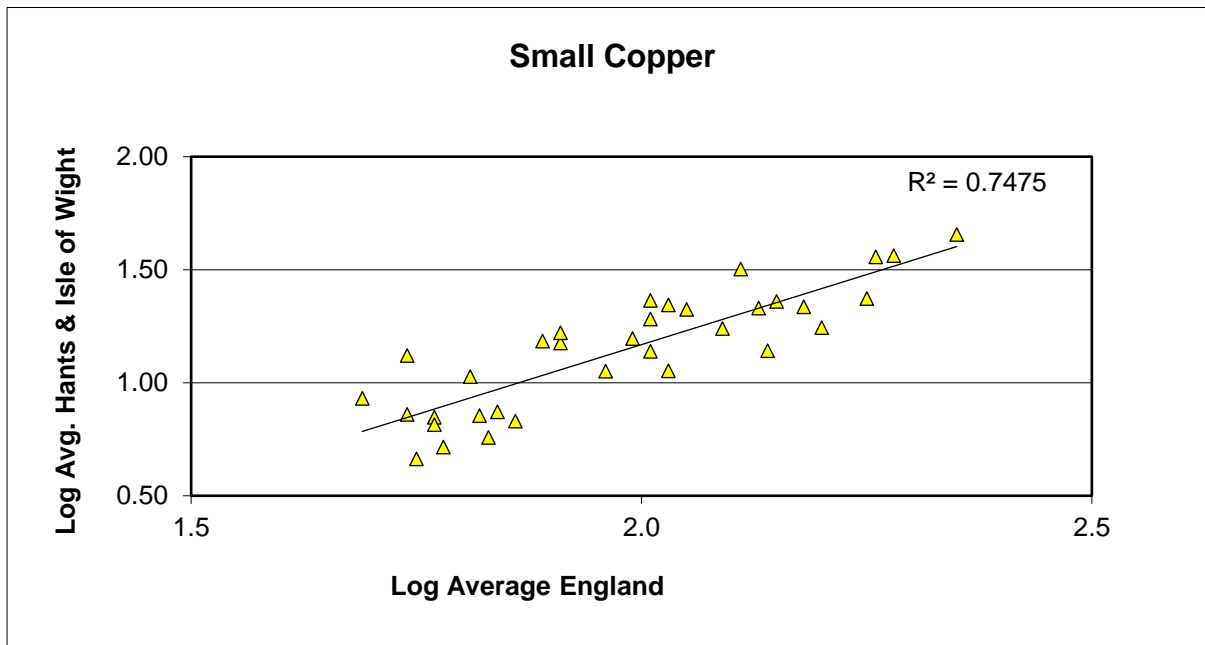

25 year butterfly species trends for Hampshire & Isle of Wight

Silver-studded Blue (*Plebejus argus*)

25 year butterfly species trends for Hampshire & Isle of Wight

Silver-washed Fritillary (*Argynnis paphia*)

25 year butterfly species trends for Hampshire & Isle of Wight

Small Blue (*Cupido minimus*)

25 year butterfly species trends for Hampshire & Isle of Wight

Small Copper (*Lycaena phlaeas*)

25 year butterfly species trends for Hampshire & Isle of Wight

Small Heath (*Coenonympha pamphilus*)

25 year butterfly species trends for Hampshire & Isle of Wight

Small Pearl-bordered Fritillary (*Boloria selene*)

25 year butterfly species trends for Hampshire & Isle of Wight

Small Skipper (*Thymelicus sylvestris*) + Essex Skipper (*Thymelicus lineola*)

25 year butterfly species trends for Hampshire & Isle of Wight

Small Tortoiseshell (*Aglais urticae*)

25 year butterfly species trends for Hampshire & Isle of Wight