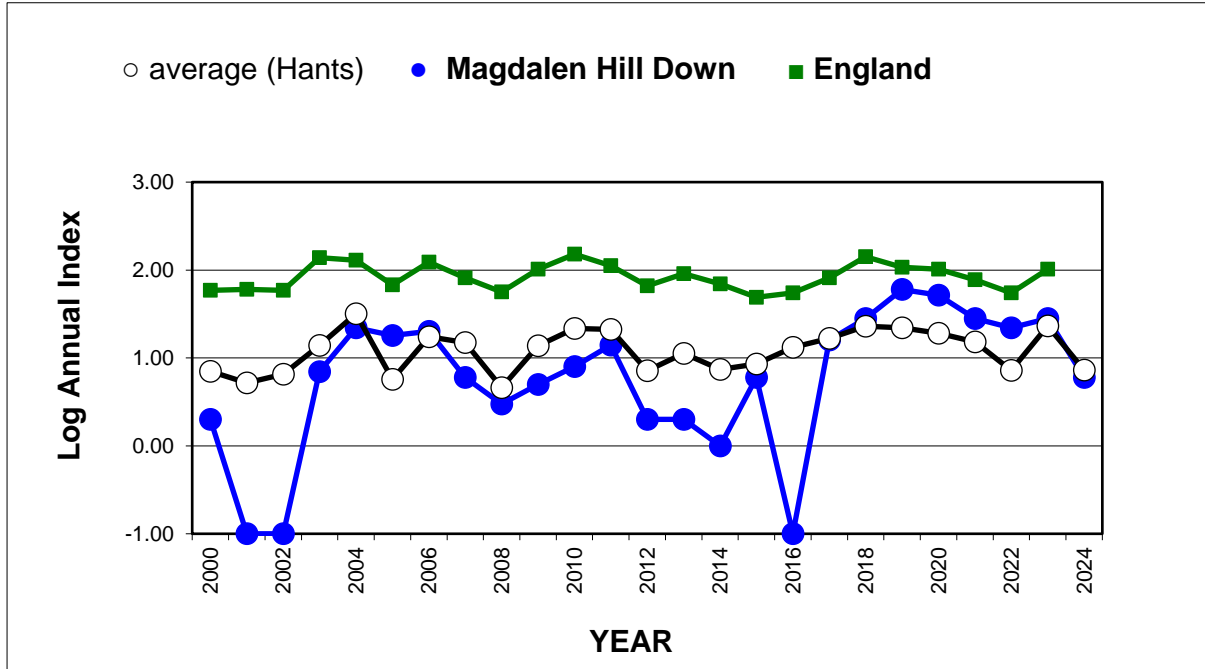

Red Admiral (*Vanessa atalanta*)

25 year butterfly species trends for Hampshire & Isle of Wight

Ringlet (*Aphantopus hyperantus*)

25 year butterfly species trends for Hampshire & Isle of Wight

Silver-spotted Skipper (*Hesperia comma*)

25 year butterfly species trends for Hampshire & Isle of Wight

Silver-studded Blue (*Plebejus argus*)

25 year butterfly species trends for Hampshire & Isle of Wight

Silver-washed Fritillary (*Argynnis paphia*)

25 year butterfly species trends for Hampshire & Isle of Wight

Small Blue (*Cupido minimus*)

25 year butterfly species trends for Hampshire & Isle of Wight

Small Copper (*Lycaena phlaeas*)

25 year butterfly species trends for Hampshire & Isle of Wight

Small Heath (*Coenonympha pamphilus*)

25 year butterfly species trends for Hampshire & Isle of Wight

Small Pearl-bordered Fritillary (*Boloria selene*)

25 year butterfly species trends for Hampshire & Isle of Wight