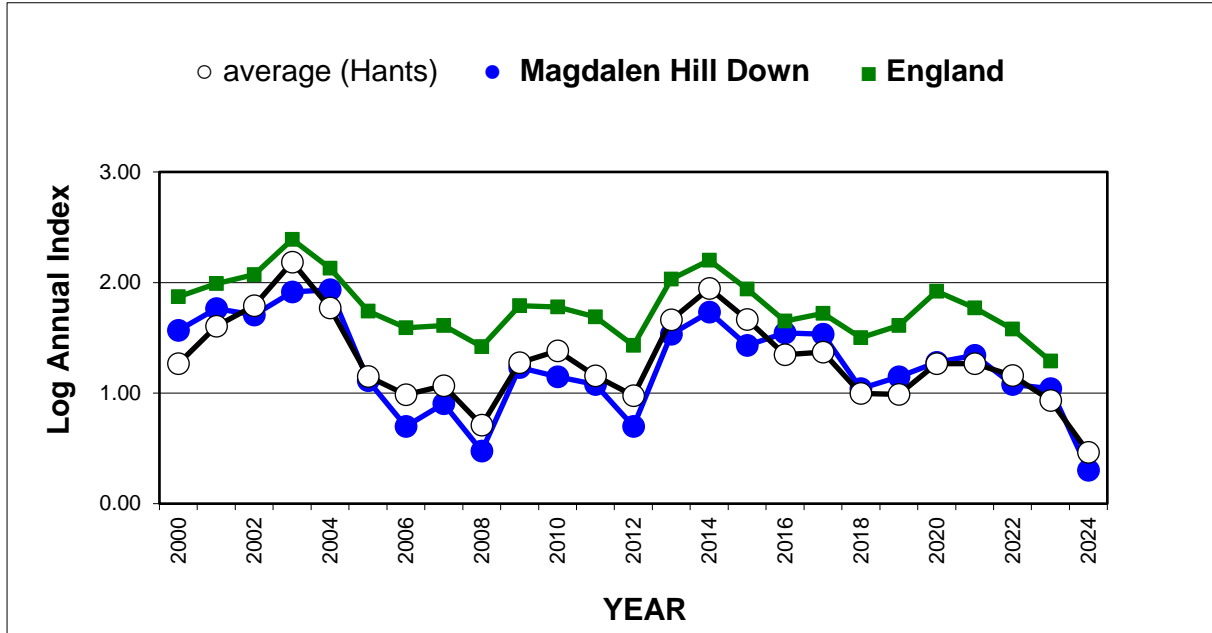

25 year butterfly species trends for Hampshire & Isle of Wight

Small Blue (*Cupido minimus*)

25 year butterfly species trends for Hampshire & Isle of Wight

Small Copper (*Lycaena phlaeas*)

25 year butterfly species trends for Hampshire & Isle of Wight

Small Heath (*Coenonympha pamphilus*)

25 year butterfly species trends for Hampshire & Isle of Wight

Small Pearl-bordered Fritillary (*Boloria selene*)

25 year butterfly species trends for Hampshire & Isle of Wight

Small Skipper (*Thymelicus sylvestris*) + Essex Skipper (*Thymelicus lineola*)

25 year butterfly species trends for Hampshire & Isle of Wight

Small Tortoiseshell (*Aglais urticae*)

25 year butterfly species trends for Hampshire & Isle of Wight