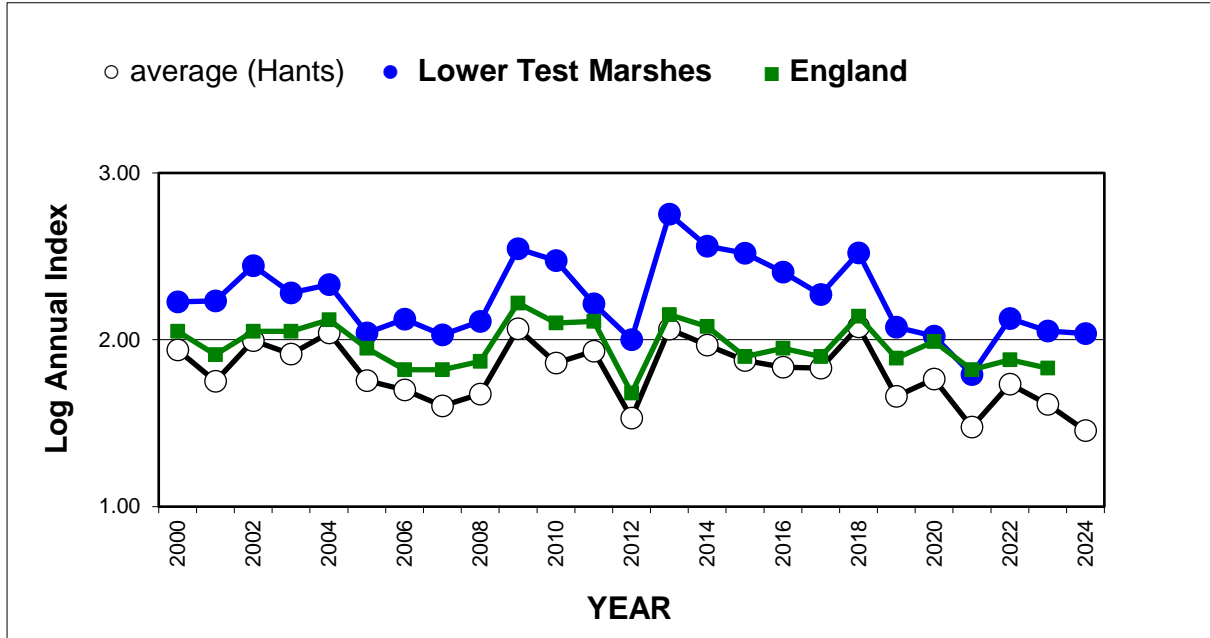

25 year butterfly species trends for Hampshire & Isle of Wight

Duke of Burgundy (*Hamearis lucina*)

25 year butterfly species trends for Hampshire & Isle of Wight

Gatekeeper (*Pyronia tithonus*)

25 year butterfly species trends for Hampshire & Isle of Wight

Glanville Fritillary (*Melitaea cinxia*)

25 year butterfly species trends for Hampshire & Isle of Wight

Grayling (*Hipparchia semele*)

25 year butterfly species trends for Hampshire & Isle of Wight

Green Hairstreak (*Callophrys rubi*)

25 year butterfly species trends for Hampshire & Isle of Wight

Green-veined White (*Pieris napi*)

25 year butterfly species trends for Hampshire & Isle of Wight

Grizzled Skipper (*Pyrgus malvae*)

25 year butterfly species trends for Hampshire & Isle of Wight

Holly Blue (*Celastrina argiolus*)

25 year butterfly species trends for Hampshire & Isle of Wight

Large Skipper (*Ochlodes sylvanus*)

25 year butterfly species trends for Hampshire & Isle of Wight

Large White (*Pieris brassicae*)