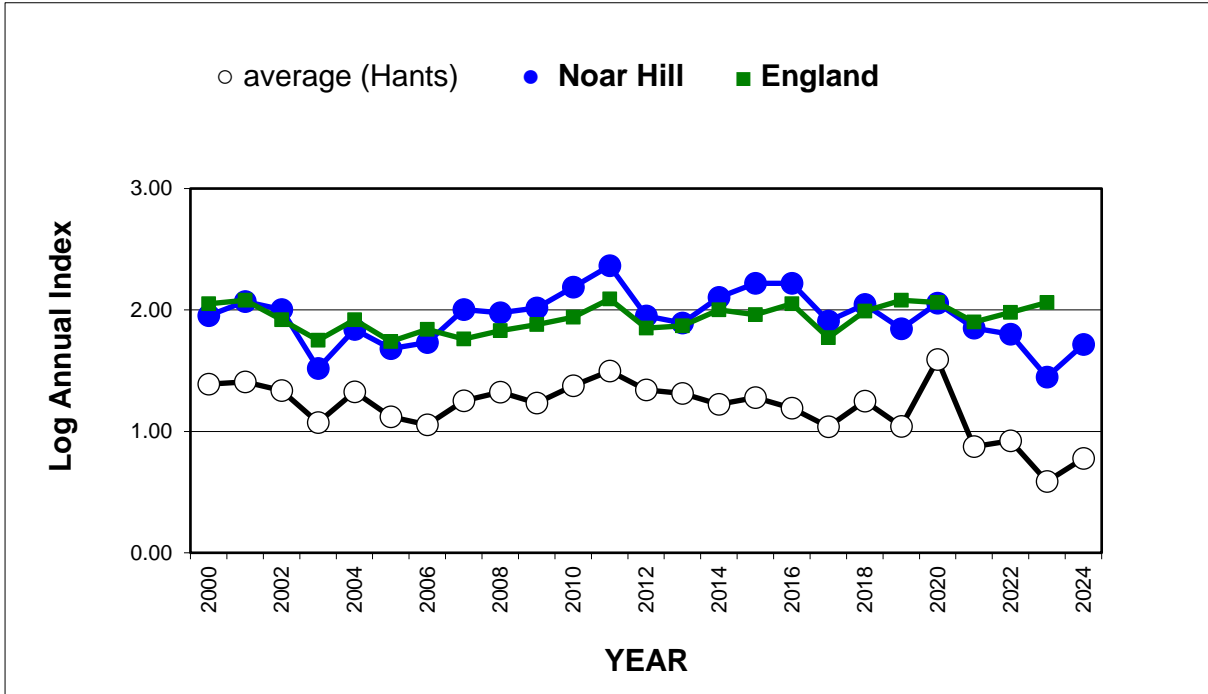

25 year butterfly species trends for Hampshire & Isle of Wight

Clouded Yellow (*Colias croceus*)

25 year butterfly species trends for Hampshire & Isle of Wight

Comma (*Polygonia c-album*)

25 year butterfly species trends for Hampshire & Isle of Wight

Common Blue (*Polyommatus icarus*)

25 year butterfly species trends for Hampshire & Isle of Wight

Dark Green Fritillary (*Speyeria aglaja*)

25 year butterfly species trends for Hampshire & Isle of Wight

Dingy Skipper (*Erynnis tages*)

25 year butterfly species trends for Hampshire & Isle of Wight

Duke of Burgundy (*Hamearis lucina*)

25 year butterfly species trends for Hampshire & Isle of Wight

Gatekeeper (*Pyronia tithonus*)

25 year butterfly species trends for Hampshire & Isle of Wight