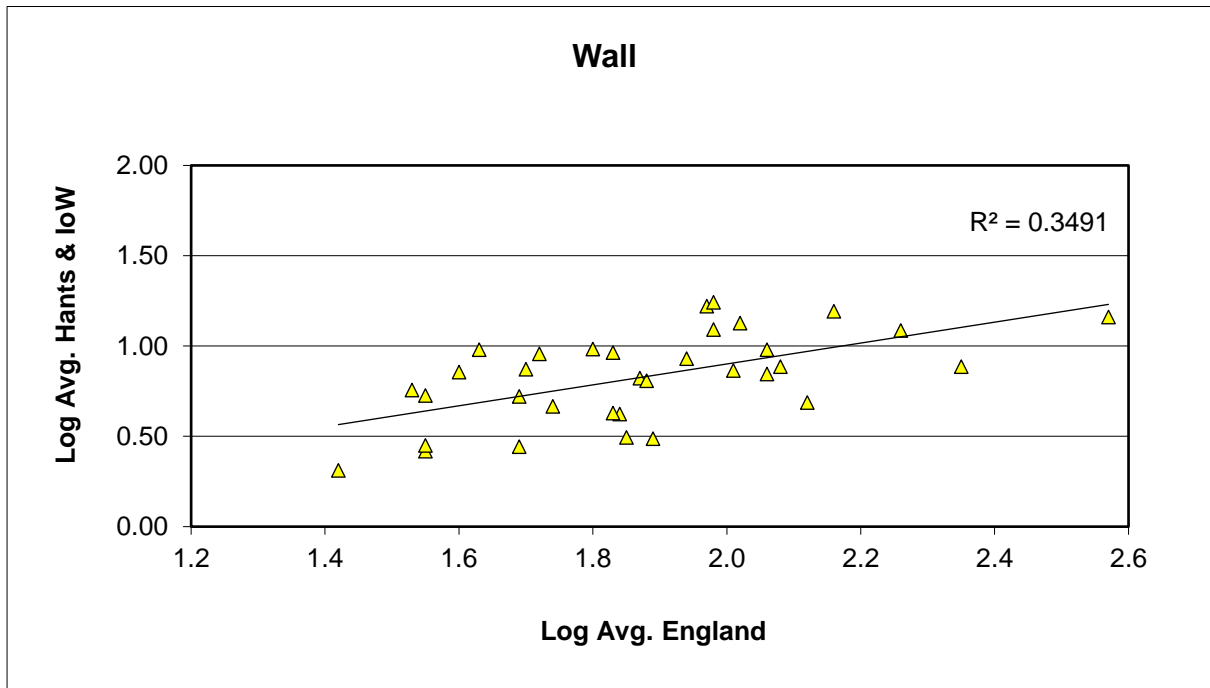

Small Heath (*Coenonympha pamphilus*)

25 year butterfly species trends for Hampshire & Isle of Wight

Small Pearl-bordered Fritillary (*Boloria selene*)

25 year butterfly species trends for Hampshire & Isle of Wight

Small Skipper (*Thymelicus sylvestris*) + Essex Skipper (*Thymelicus lineola*)

25 year butterfly species trends for Hampshire & Isle of Wight

Small Tortoiseshell (*Aglais urticae*)

25 year butterfly species trends for Hampshire & Isle of Wight

Small White (*Pieris rapae*)

25 year butterfly species trends for Hampshire & Isle of Wight

Speckled Wood (*Pararge aegeria*)

25 year butterfly species trends for Hampshire & Isle of Wight

Wall (*Lasiommata megera*)

25 year butterfly species trends for Hampshire & Isle of Wight

White Admiral (*Limenitis camilla*)

25 year butterfly species trends for Hampshire & Isle of Wight

White-letter Hairstreak (*Satyrrium w-album*)