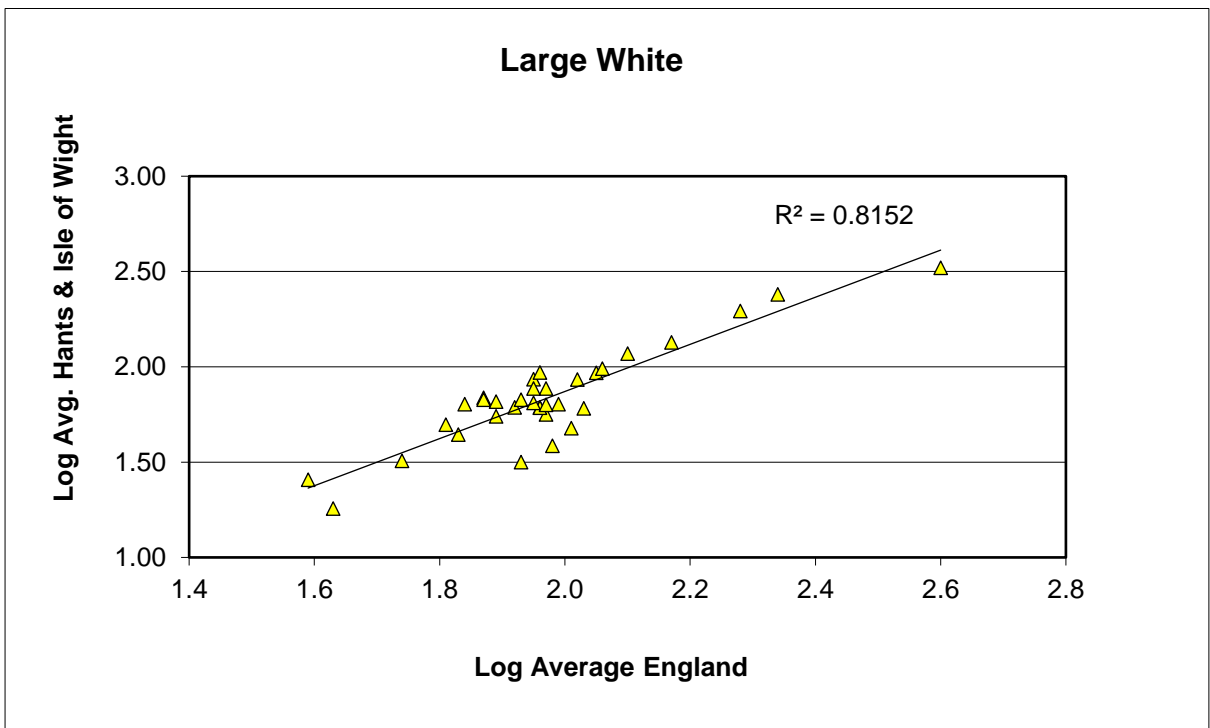

Glanville Fritillary (*Melitaea cinxia*)

25 year butterfly species trends for Hampshire & Isle of Wight

Grayling (*Hipparchia semele*)

25 year butterfly species trends for Hampshire & Isle of Wight

Green Hairstreak (*Callophrys rubi*)

25 year butterfly species trends for Hampshire & Isle of Wight

Green-veined White (*Pieris napi*)

25 year butterfly species trends for Hampshire & Isle of Wight

Grizzled Skipper (*Pyrgus malvae*)

25 year butterfly species trends for Hampshire & Isle of Wight

Holly Blue (*Celastrina argiolus*)

25 year butterfly species trends for Hampshire & Isle of Wight

Large Skipper (*Ochlodes sylvanus*)

25 year butterfly species trends for Hampshire & Isle of Wight

Large White (*Pieris brassicae*)

25 year butterfly species trends for Hampshire & Isle of Wight

Marbled White (*Melanargia galathea*)

25 year butterfly species trends for Hampshire & Isle of Wight

Marsh Fritillary (*Euphydryas aurinia*)