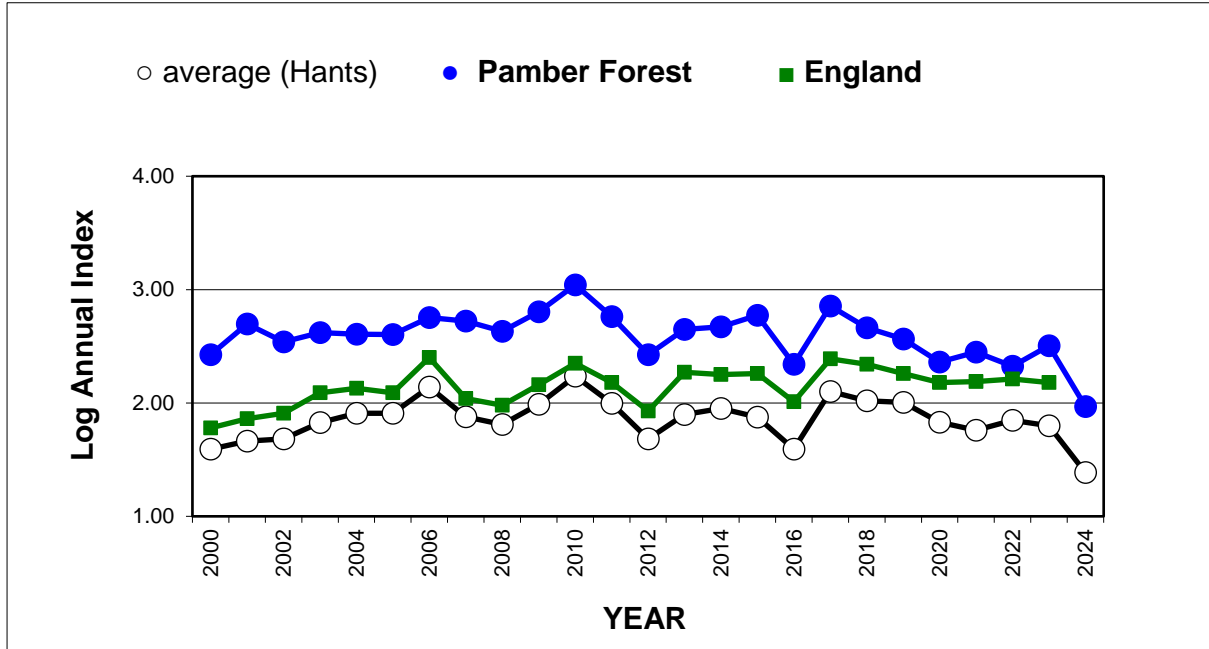

25 year butterfly species trends for Hampshire & Isle of Wight

Purple Emperor (*Apatura iris*)

25 year butterfly species trends for Hampshire & Isle of Wight

Purple Hairstreak (*Favonius quercus*)

25 year butterfly species trends for Hampshire & Isle of Wight

Red Admiral (*Vanessa atalanta*)

25 year butterfly species trends for Hampshire & Isle of Wight

Ringlet (*Aphantopus hyperantus*)

25 year butterfly species trends for Hampshire & Isle of Wight

Silver-spotted Skipper (*Hesperia comma*)

25 year butterfly species trends for Hampshire & Isle of Wight

Silver-studded Blue (*Plebejus argus*)

25 year butterfly species trends for Hampshire & Isle of Wight

Silver-washed Fritillary (*Argynnis paphia*)

25 year butterfly species trends for Hampshire & Isle of Wight

Small Blue (*Cupido minimus*)

25 year butterfly species trends for Hampshire & Isle of Wight

Small Copper (*Lycaena phlaeas*)

25 year butterfly species trends for Hampshire & Isle of Wight