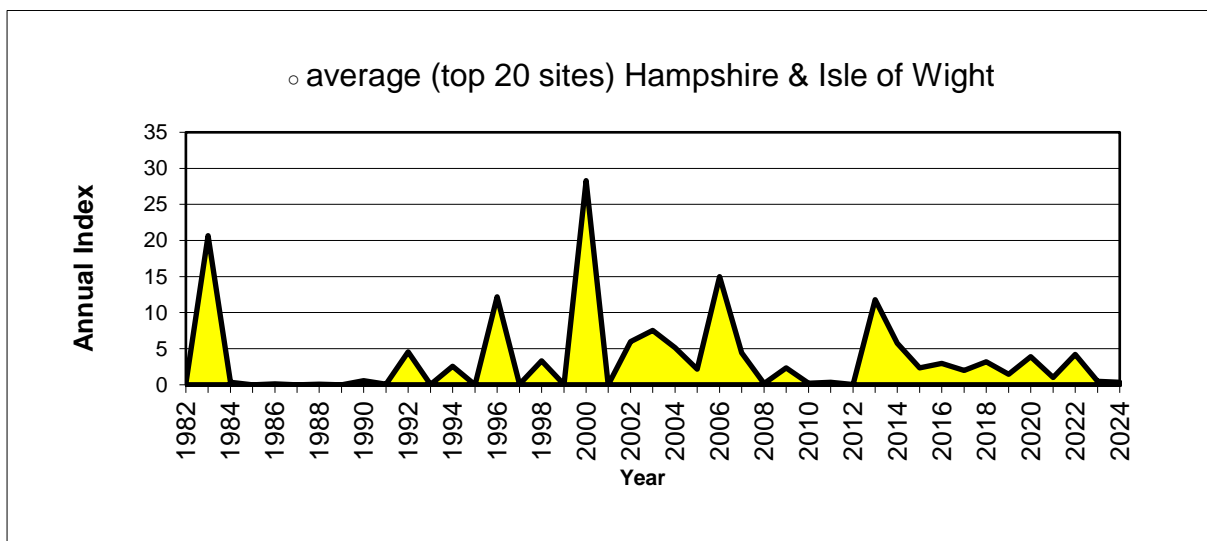

25 year butterfly species trends for Hampshire & Isle of Wight

Adonis Blue (*Polyommatus bellargus*)

25 year butterfly species trends for Hampshire & Isle of Wight

Brimstone (*Gonepteryx rhamni*)

25 year butterfly species trends for Hampshire & Isle of Wight

Brown Argus (*Aricia agestis*)

25 year butterfly species trends for Hampshire & Isle of Wight

Brown Hairstreak (*Thecla betulae*)

25 year butterfly species trends for Hampshire & Isle of Wight

Chalk Hill Blue (*Polyommatus coridon*)

25 year butterfly species trends for Hampshire & Isle of Wight

Clouded Yellow (*Colias croceus*)

25 year butterfly species trends for Hampshire & Isle of Wight

Comma (*Polygonia c-album*)

25 year butterfly species trends for Hampshire & Isle of Wight

Common Blue (*Polyommatus icarus*)

25 year butterfly species trends for Hampshire & Isle of Wight

Dark Green Fritillary (*Speyeria aglaja*)

25 year butterfly species trends for Hampshire & Isle of Wight

Dingy Skipper (*Erynnis tages*)