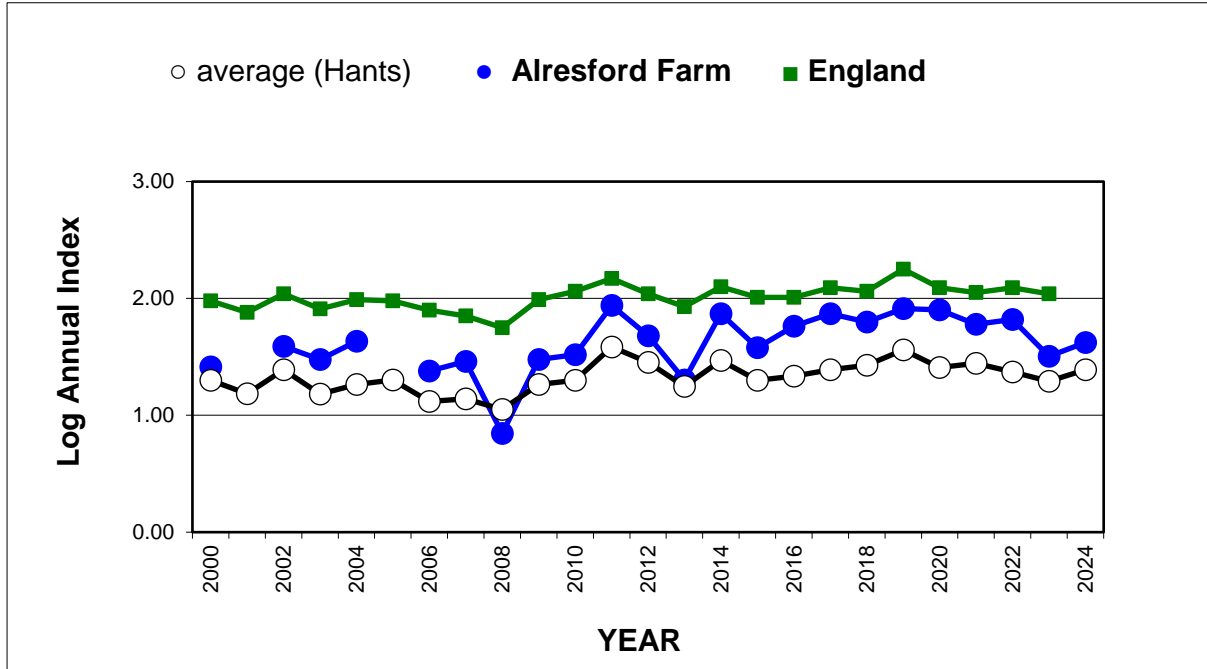

Holly Blue (*Celastrina argiolus*)

25 year butterfly species trends for Hampshire & Isle of Wight

Large Skipper (*Ochlodes sylvanus*)

25 year butterfly species trends for Hampshire & Isle of Wight

Large White (*Pieris brassicae*)

25 year butterfly species trends for Hampshire & Isle of Wight

Marbled White (*Melanargia galathea*)

25 year butterfly species trends for Hampshire & Isle of Wight

Marsh Fritillary (*Euphydryas aurinia*)

25 year butterfly species trends for Hampshire & Isle of Wight

Meadow Brown (*Maniola jurtina*)

25 year butterfly species trends for Hampshire & Isle of Wight

Orange Tip (*Anthocharis cardamines*)

25 year butterfly species trends for Hampshire & Isle of Wight

Painted Lady (*Vanessa cardui*)

25 year butterfly species trends for Hampshire & Isle of Wight

Peacock (*Aglais io*)

25 year butterfly species trends for Hampshire & Isle of Wight

Pearl-bordered Fritillary (*Boloria euphrosyne*)