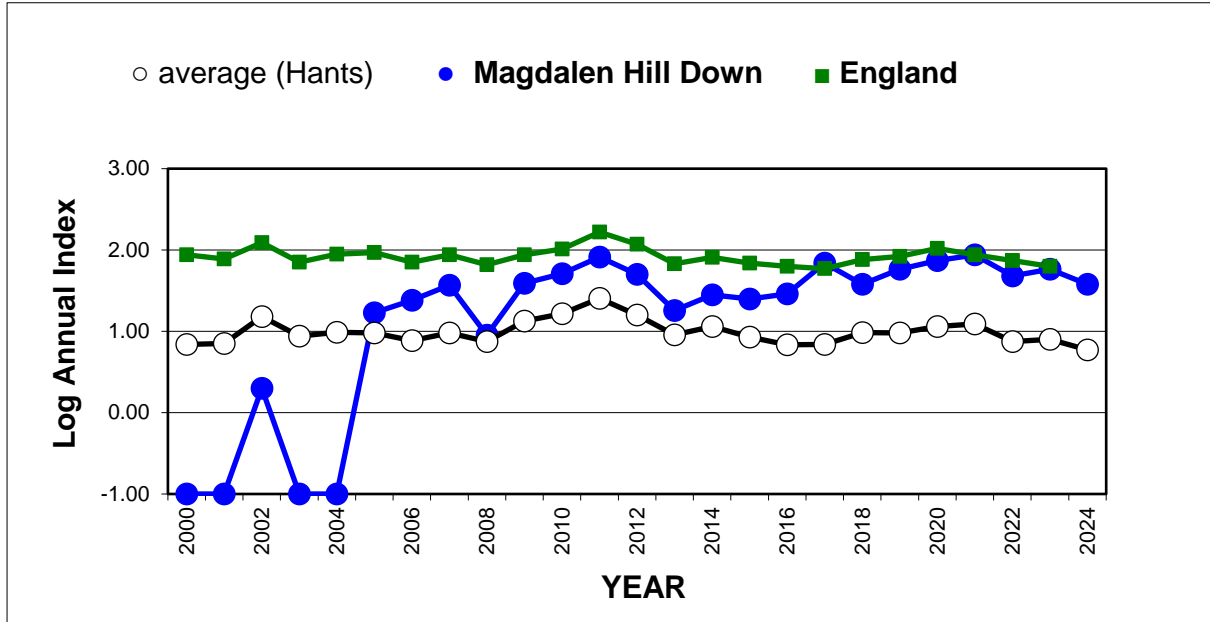

Glanville Fritillary (*Melitaea cinxia*)

25 year butterfly species trends for Hampshire & Isle of Wight

Grayling (*Hipparchia semele*)

25 year butterfly species trends for Hampshire & Isle of Wight

Green Hairstreak (*Callophrys rubi*)

25 year butterfly species trends for Hampshire & Isle of Wight

Green-veined White (*Pieris napi*)

25 year butterfly species trends for Hampshire & Isle of Wight

Grizzled Skipper (*Pyrgus malvae*)

25 year butterfly species trends for Hampshire & Isle of Wight

Holly Blue (*Celastrina argiolus*)

25 year butterfly species trends for Hampshire & Isle of Wight

Large Skipper (*Ochlodes sylvanus*)

25 year butterfly species trends for Hampshire & Isle of Wight

Large White (*Pieris brassicae*)