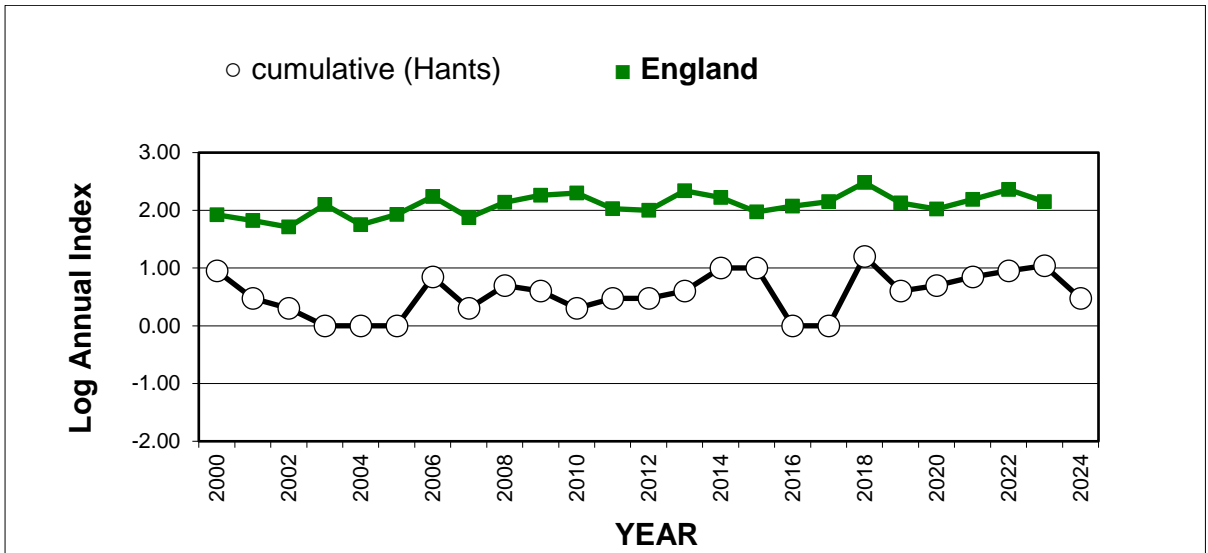

25 year butterfly species trends for Hampshire & Isle of Wight

Meadow Brown (*Maniola jurtina*)

25 year butterfly species trends for Hampshire & Isle of Wight

Orange Tip (*Anthocharis cardamines*)

25 year butterfly species trends for Hampshire & Isle of Wight

Painted Lady (*Vanessa cardui*)

25 year butterfly species trends for Hampshire & Isle of Wight

Peacock (*Aglais io*)

25 year butterfly species trends for Hampshire & Isle of Wight

Pearl-bordered Fritillary (*Boloria euphrosyne*)

25 year butterfly species trends for Hampshire & Isle of Wight

Purple Emperor (*Apatura iris*)

25 year butterfly species trends for Hampshire & Isle of Wight

Purple Hairstreak (*Favonius quercus*)

25 year butterfly species trends for Hampshire & Isle of Wight

Red Admiral (*Vanessa atalanta*)

25 year butterfly species trends for Hampshire & Isle of Wight

Ringlet (*Aphantopus hyperantus*)

25 year butterfly species trends for Hampshire & Isle of Wight

Silver-spotted Skipper (*Hesperia comma*)