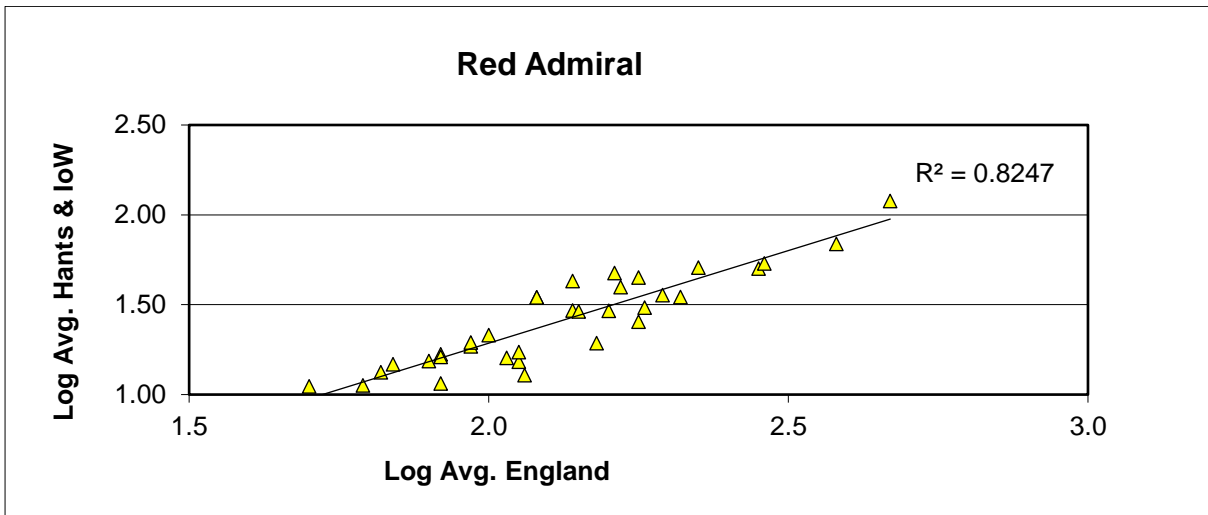

25 year butterfly species trends for Hampshire & Isle of Wight

Purple Emperor (*Apatura iris*)

25 year butterfly species trends for Hampshire & Isle of Wight

Purple Hairstreak (*Favonius quercus*)

25 year butterfly species trends for Hampshire & Isle of Wight

Red Admiral (*Vanessa atalanta*)

25 year butterfly species trends for Hampshire & Isle of Wight

Ringlet (*Aphantopus hyperantus*)

25 year butterfly species trends for Hampshire & Isle of Wight

Silver-spotted Skipper (*Hesperia comma*)