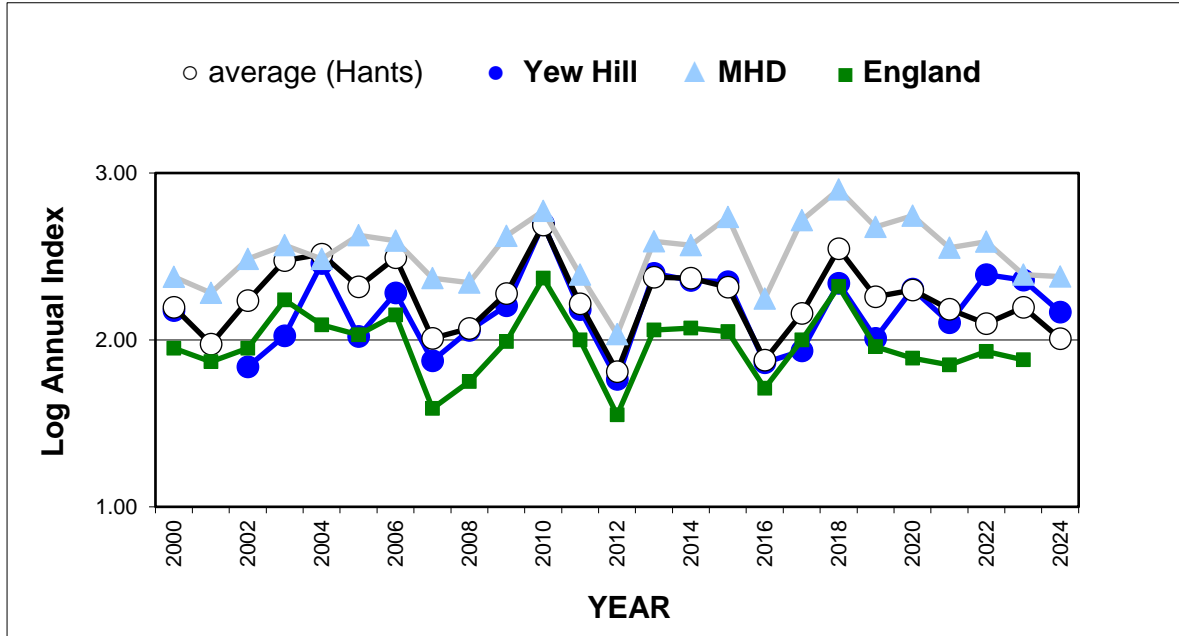

Brown Argus (*Aricia agestis*)

25 year butterfly species trends for Hampshire & Isle of Wight

Brown Hairstreak (*Thecla betulae*)

25 year butterfly species trends for Hampshire & Isle of Wight

Chalk Hill Blue (*Polyommatus coridon*)

25 year butterfly species trends for Hampshire & Isle of Wight

Clouded Yellow (*Colias croceus*)

25 year butterfly species trends for Hampshire & Isle of Wight

Comma (*Polygonia c-album*)

25 year butterfly species trends for Hampshire & Isle of Wight

Common Blue (*Polyommatus icarus*)

25 year butterfly species trends for Hampshire & Isle of Wight

Dark Green Fritillary (*Speyeria aglaja*)

25 year butterfly species trends for Hampshire & Isle of Wight

Dingy Skipper (*Erynnis tages*)