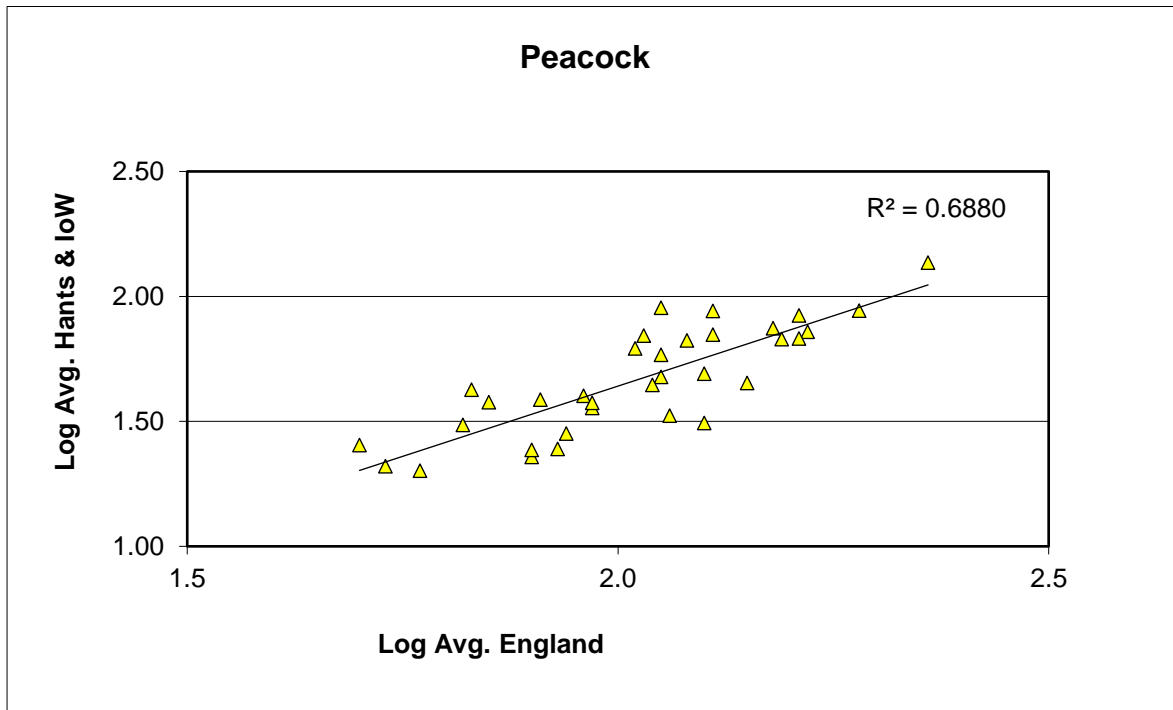

Holly Blue (*Celastrina argiolus*)

25 year butterfly species trends for Hampshire & Isle of Wight

Large Skipper (*Ochlodes sylvanus*)

25 year butterfly species trends for Hampshire & Isle of Wight

Large White (*Pieris brassicae*)

25 year butterfly species trends for Hampshire & Isle of Wight

Marbled White (*Melanargia galathea*)

25 year butterfly species trends for Hampshire & Isle of Wight

Marsh Fritillary (*Euphydryas aurinia*)

25 year butterfly species trends for Hampshire & Isle of Wight

Meadow Brown (*Maniola jurtina*)

25 year butterfly species trends for Hampshire & Isle of Wight

Orange Tip (*Anthocharis cardamines*)

25 year butterfly species trends for Hampshire & Isle of Wight

Painted Lady (*Vanessa cardui*)

25 year butterfly species trends for Hampshire & Isle of Wight

Peacock (*Aglais io*)

25 year butterfly species trends for Hampshire & Isle of Wight

Pearl-bordered Fritillary (*Boloria euphrosyne*)