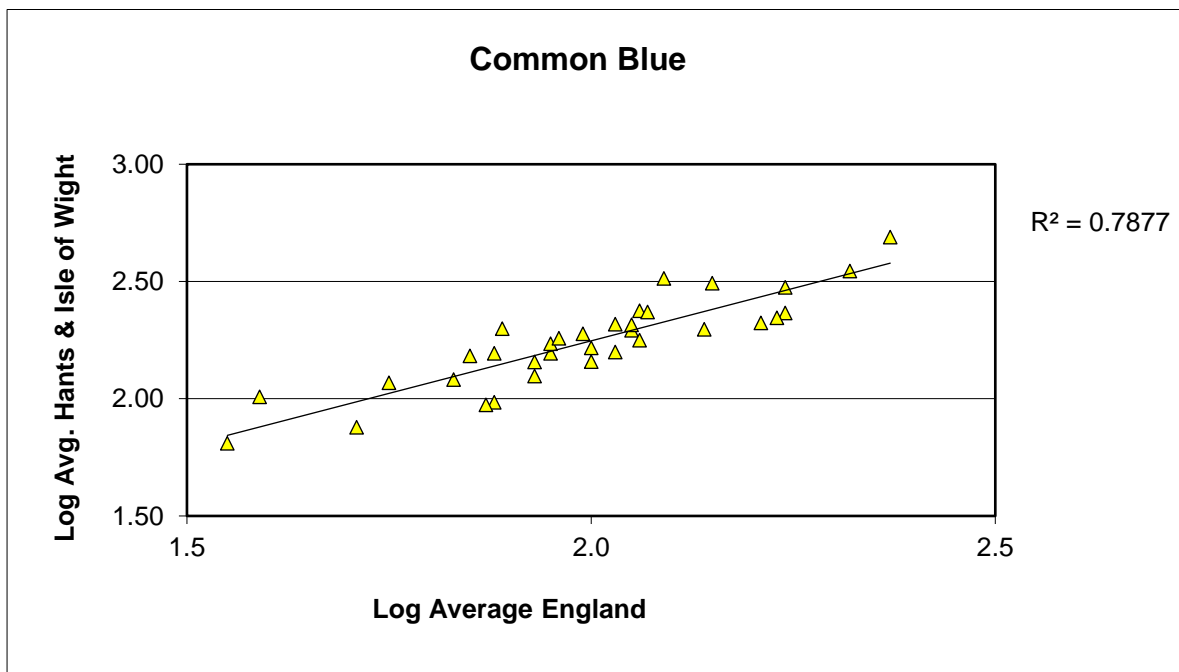

Brown Argus (*Aricia agestis*)

25 year butterfly species trends for Hampshire & Isle of Wight

Brown Hairstreak (*Thecla betulae*)

25 year butterfly species trends for Hampshire & Isle of Wight

Chalk Hill Blue (*Polyommatus coridon*)

25 year butterfly species trends for Hampshire & Isle of Wight

Clouded Yellow (*Colias croceus*)

25 year butterfly species trends for Hampshire & Isle of Wight

Comma (*Polygonia c-album*)

25 year butterfly species trends for Hampshire & Isle of Wight

Common Blue (*Polyommatus icarus*)

25 year butterfly species trends for Hampshire & Isle of Wight

Dark Green Fritillary (*Speyeria aglaja*)

25 year butterfly species trends for Hampshire & Isle of Wight

Dingy Skipper (*Erynnis tages*)