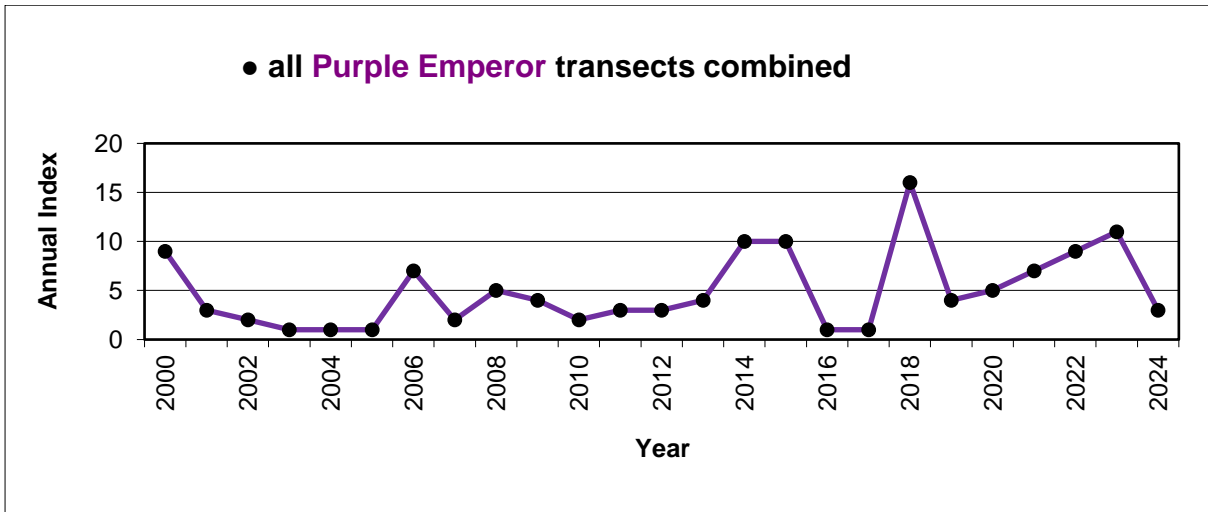

25 year butterfly species trends for Hampshire & Isle of Wight

Meadow Brown (*Maniola jurtina*)

25 year butterfly species trends for Hampshire & Isle of Wight

Orange Tip (*Anthocharis cardamines*)

25 year butterfly species trends for Hampshire & Isle of Wight

Painted Lady (*Vanessa cardui*)

25 year butterfly species trends for Hampshire & Isle of Wight

Peacock (*Aglais io*)

25 year butterfly species trends for Hampshire & Isle of Wight

Pearl-bordered Fritillary (*Boloria euphrosyne*)

25 year butterfly species trends for Hampshire & Isle of Wight

Purple Emperor (*Apatura iris*)

25 year butterfly species trends for Hampshire & Isle of Wight

Purple Hairstreak (*Favonius quercus*)

25 year butterfly species trends for Hampshire & Isle of Wight

Red Admiral (*Vanessa atalanta*)

25 year butterfly species trends for Hampshire & Isle of Wight

Ringlet (*Aphantopus hyperantus*)

25 year butterfly species trends for Hampshire & Isle of Wight

Silver-spotted Skipper (*Hesperia comma*)