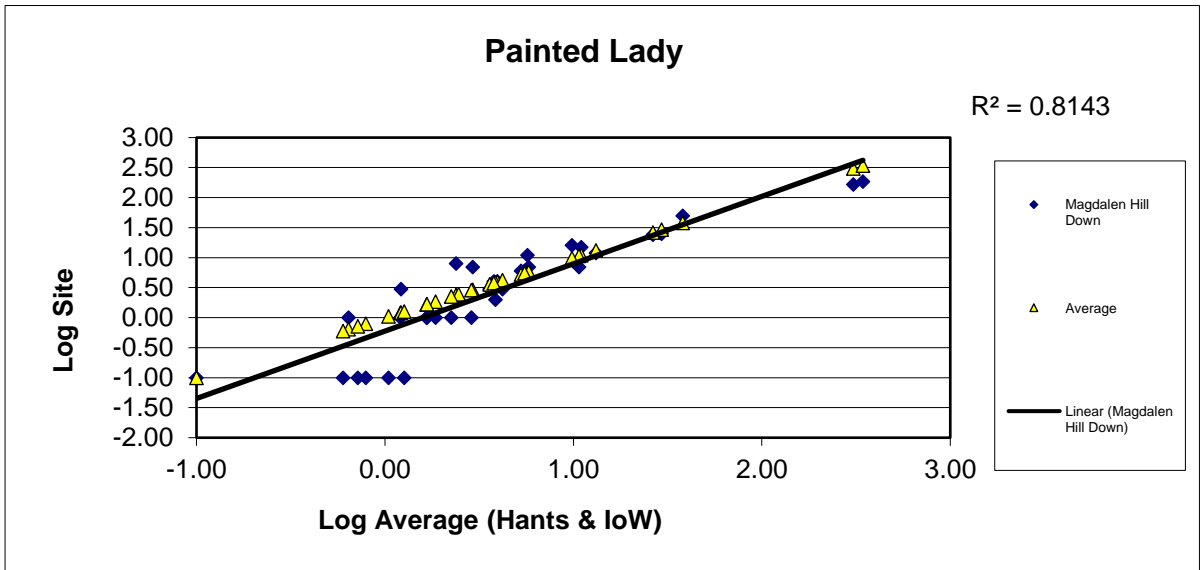

25 year butterfly species trends for Hampshire & Isle of Wight

Meadow Brown (*Maniola jurtina*)

25 year butterfly species trends for Hampshire & Isle of Wight

Orange Tip (*Anthocharis cardamines*)

25 year butterfly species trends for Hampshire & Isle of Wight

Painted Lady (*Vanessa cardui*)

25 year butterfly species trends for Hampshire & Isle of Wight

Peacock (*Aglais io*)

25 year butterfly species trends for Hampshire & Isle of Wight

Pearl-bordered Fritillary (*Boloria euphrosyne*)