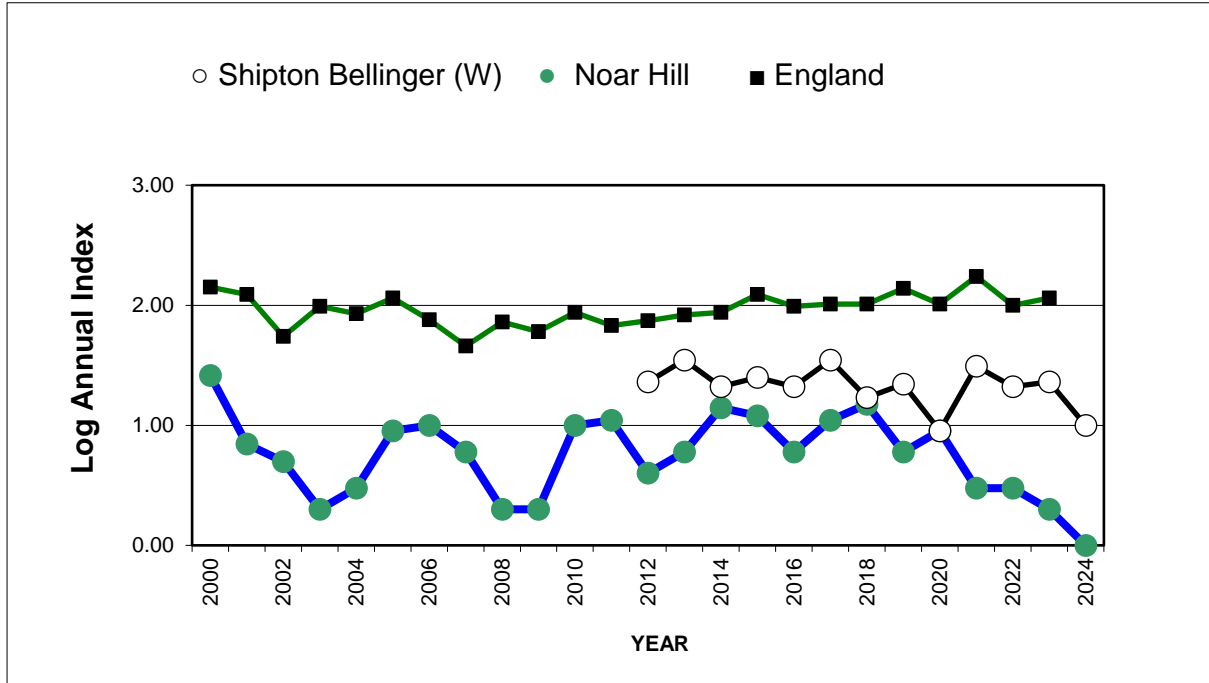

25 year butterfly species trends for Hampshire & Isle of Wight

Adonis Blue (*Polyommatus bellargus*)

25 year butterfly species trends for Hampshire & Isle of Wight

Brimstone (*Gonepteryx rhamni*)

25 year butterfly species trends for Hampshire & Isle of Wight

Brown Argus (*Aricia agestis*)

25 year butterfly species trends for Hampshire & Isle of Wight

Brown Hairstreak (*Thecla betulae*)

25 year butterfly species trends for Hampshire & Isle of Wight

Chalk Hill Blue (*Polyommatus coridon*)